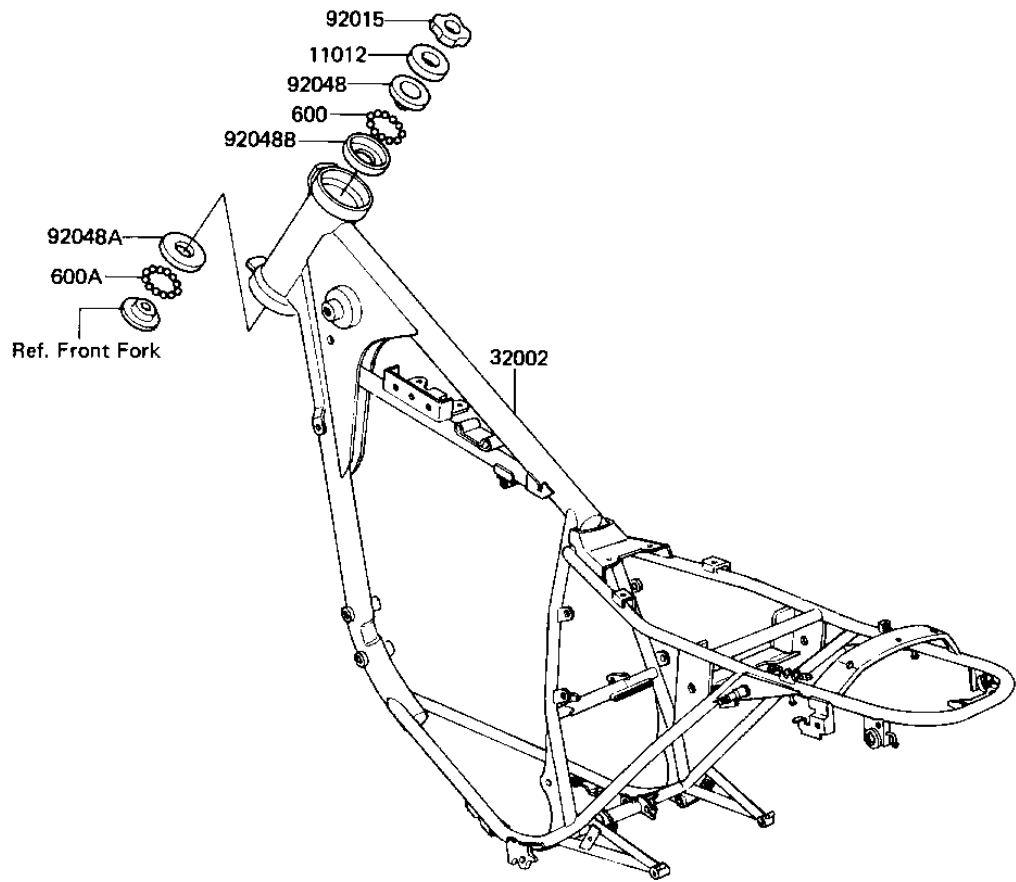

# 1983 LTD Belt PARTS DIAGRAM

FRAME

F2120-0159

# 1983 LTD Belt PARTS LIST

## FRAME

ITEM NAME	PART NUMBER	QUANTITY
CAP,STEERING STEM (Ref # 11012)	46098-012	1
FRAME-COMP (Ref # 32002)	32002-1508	1
NUT,STEERING STEM (Ref # 92015)	92090-022	1
CONE,STRG STM BRG,UP (Ref # 92048)	92047-014	1
RACE STEERING BEARING (Ref # 92048A)	92048-005	1
RACE,STRG STM BEARING (Ref # 92048B)	92048-009	1
BALL STEEL 3/16' (Ref # 600)	600A0600	23
BALL STEEL 1/4' (Ref # 600A)	600A0800	19