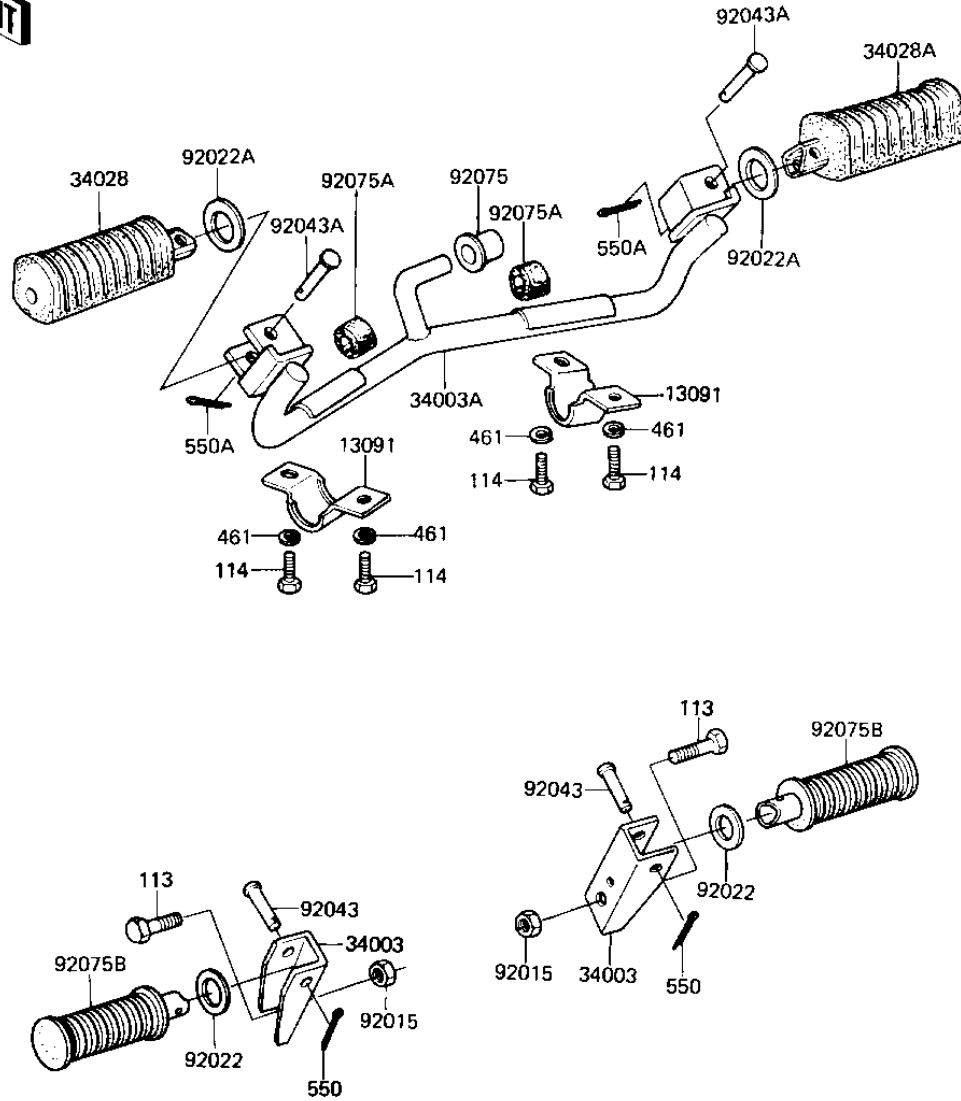

1983 LTD Belt PARTS DIAGRAM

FOOTRESTS

|

1983 LTD Belt PARTS LIST

FOOTRESTS

ITEM NAME	PART NUMBER	QUANTITY
HOLDER,FOOTREST (Ref # 13091)	13091-1003	2
HOLDER,REAR FOOTREST (Ref # 34003)	34003-1025	2
HOLDER,STEP (Ref # 34003A)	34003-1118	1
STEP-ASSY,FR,LH (Ref # 34028)	34027-1106	1
STEP-ASSY,FR,RH (Ref # 34028A)	34027-1107	1
NUT,LOCK,10MM (Ref # 92015)	92019-021	2
WASHER-PLAIN (OPT) (Ref # 92022)	92022-199	2
WASHER,PLAIN (Ref # 92022A)	92022-250	2
PIN (Ref # 92043)	92043-1464	2
PIN SELECT FORK GUIDE (Ref # 92043A)	92043-005	2
DAMPER,RUBBER (Ref # 92075)	92075-1029	1
DAMPER,RUBBER (Ref # 92075A)	92075-306	2
RUBBER,FOOTREST (Ref # 92075B)	92076-027	2
BOLT-SMALL-FINE,10X45 (Ref # 113)	113G1045	2
BOLT-SMALL-UPSET,8X16 (Ref # 114)	115G0816	4
WASHER SPRING 8MM (Ref # 461)	461F0800	4
PIN,COTTER,2.0X12 (Ref # 550)	550D2012	2
PIN,COTTER,2.5X15 (Ref # 550A)	550D2515	2