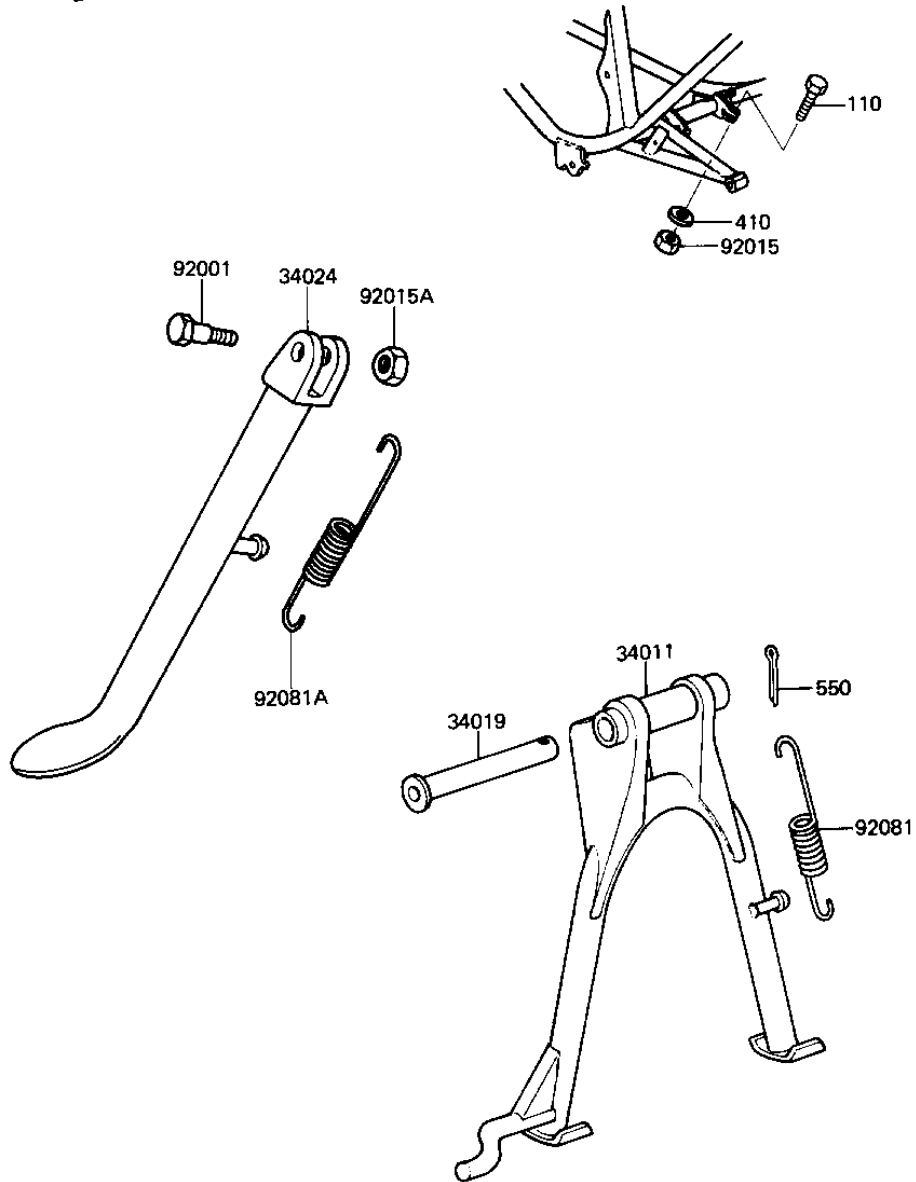

# 1983 LTD Belt PARTS DIAGRAM

STANDS

F2190-0103

# 1983 LTD Belt PARTS LIST

## STANDS

ITEM NAME	PART NUMBER	QUANTITY
STAND-MAIN (Ref # 34011)	34011-1043	1
SHAFT MAIN STAND (Ref # 34019)	34019-011	1
STAND-SIDE (Ref # 34024)	34024-1093	1
BOLT, SIDE STAND FIT (Ref # 92001)	92003-157	1
NUT (Ref # 92015)	92019-008	2
NUT,LOCK,10MM (Ref # 92015A)	92019-021	1
SPRING,MAIN STAND (Ref # 92081)	34023-016	1
SPRING,SIDE STAND (Ref # 92081A)	34025-008	1
BOLT 6X35 (Ref # 110)	110R0635	2
WASHER PLAIN 6MM (Ref # 410)	410B0600	2
PIN COTTER 3.0X30 (Ref # 550)	550D3030	1