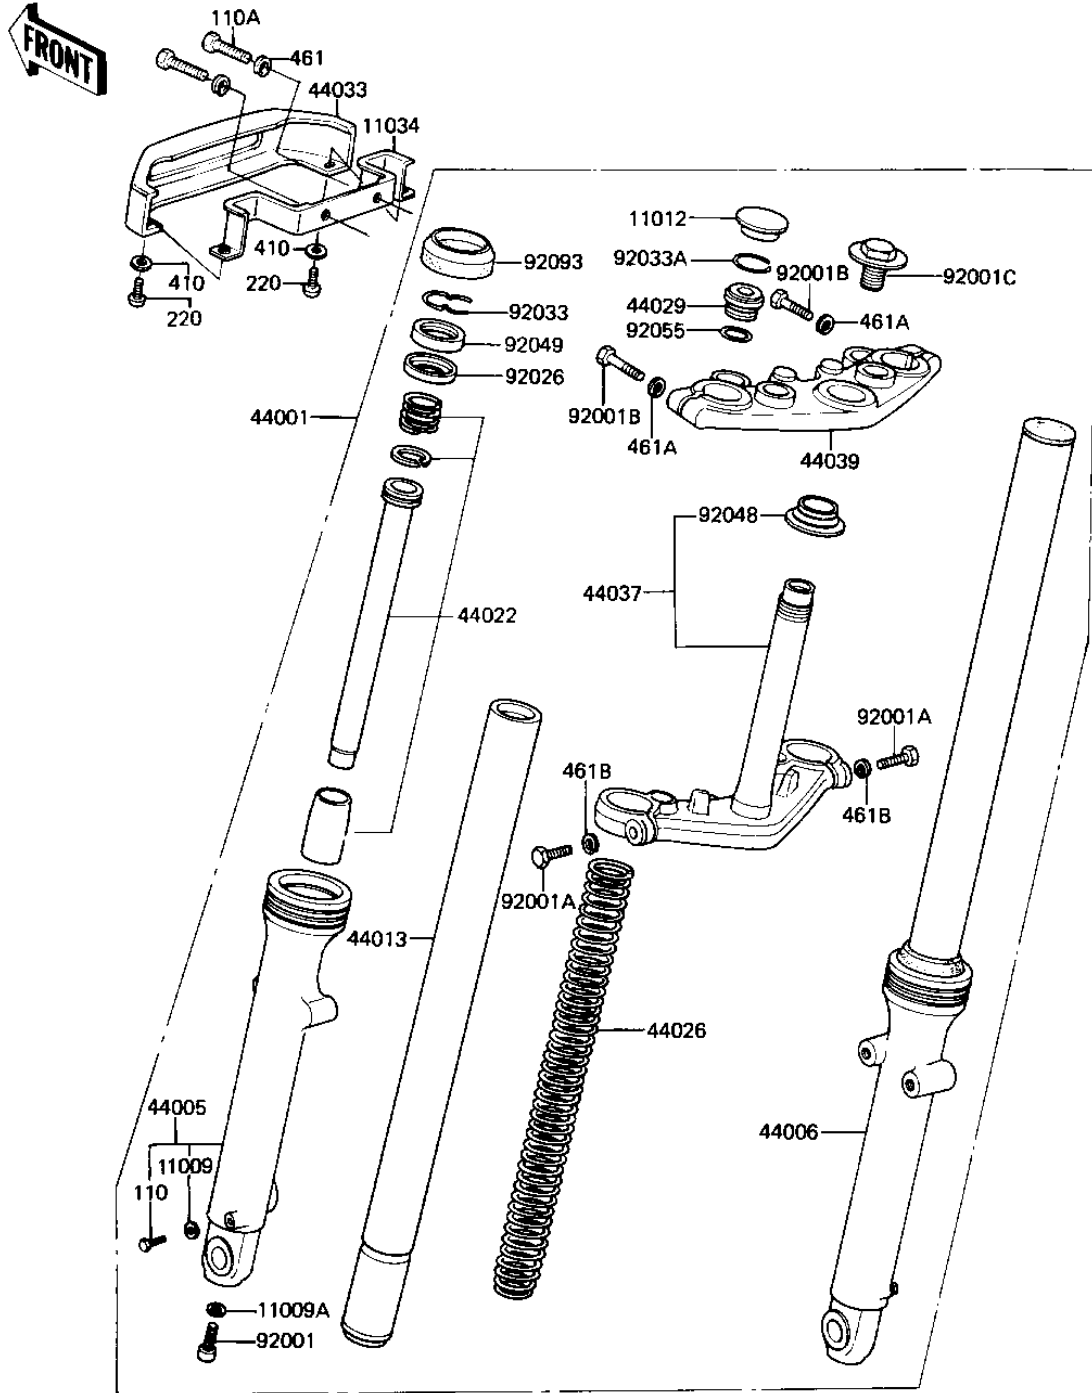

1983 LTD Belt PARTS DIAGRAM

FRONT FORK

F2340-0145

1983 LTD Belt PARTS LIST

FRONT FORK

ITEM NAME	PART NUMBER	QUANTITY
GASKET,DRAIN PLUG (Ref # 11009)	44045-047	2
GASKET,FORK CYL BOLT (Ref # 11009A)	44045-051	2
CAP,FORK (Ref # 11012)	11012-1124	2
BRACKET,FORK COVER (Ref # 11034)	11034-1698	1
FORK-FRONT (Ref # 44001)	44001-1372	1
PIPE-LEFT FORK OUTER (Ref # 44005)	44005-1102	1
PIPE-RIGHT FORK OUTER (Ref # 44006)	44006-1102	1
PIPE-FORK INNER (Ref # 44013)	44013-1074	2
CYLINDER-FORK (Ref # 44022)	44022-1040	2
SPRING,FORK (Ref # 44026)	44026-1054	2
GUIDE,SPRING (Ref # 44029)	44029-022	2
COVER-FORK (Ref # 44033)	44033-1062	1
HOLDER-FORK UNDER (Ref # 44037)	44037-1097	1
HOLDER-FORK UPPER (Ref # 44039)	44039-1067	1
BOLT,FORK CYLINDER (Ref # 92001)	44041-078	2
BOLT,HEX HEAD 10X35 (Ref # 92001A)	92001-1252	2
BOLT,8X40 (Ref # 92001B)	92001-1739	2
BOLT,STEERING STEM HE (Ref # 92001C)	92001-1741	1
SPACER,FORK OUTER TUB (Ref # 92026)	92026-1120	2
CIRCLIP,45MM (Ref # 92033)	44044-020	2
CIRCLIP (Ref # 92033A)	44044-023	2
CONE STERNG BERG LOW (Ref # 92048)	92047-010	1
SEAL-OIL,FORK OUTER (Ref # 92049)	92049-1080	2
"O" RING (Ref # 92055)	44046-025	2
SEAL,FORK OUTER TUBE (Ref # 92093)	92093-1083	2
BOLT HEX HEAD 6X8 (Ref # 110)	110B0608	2
BOLT-UPSET,6X12 (Ref # 110A)	112G0612	2
SCREW PAN HEAD 4X10 (Ref # 220)	220B0410	2
WASHER PLAIN 4MM (Ref # 410)	410B0400	2

1983 LTD Belt PARTS LIST

FRONT FORK

ITEM NAME	PART NUMBER	QUANTITY
WASHER SPRING 6MM (Ref # 461)	461F0600	2
WASHER SPRING 8MM (Ref # 461A)	461F0800	2
WASHER SPRING 10MM (Ref # 461B)	461F1000	2