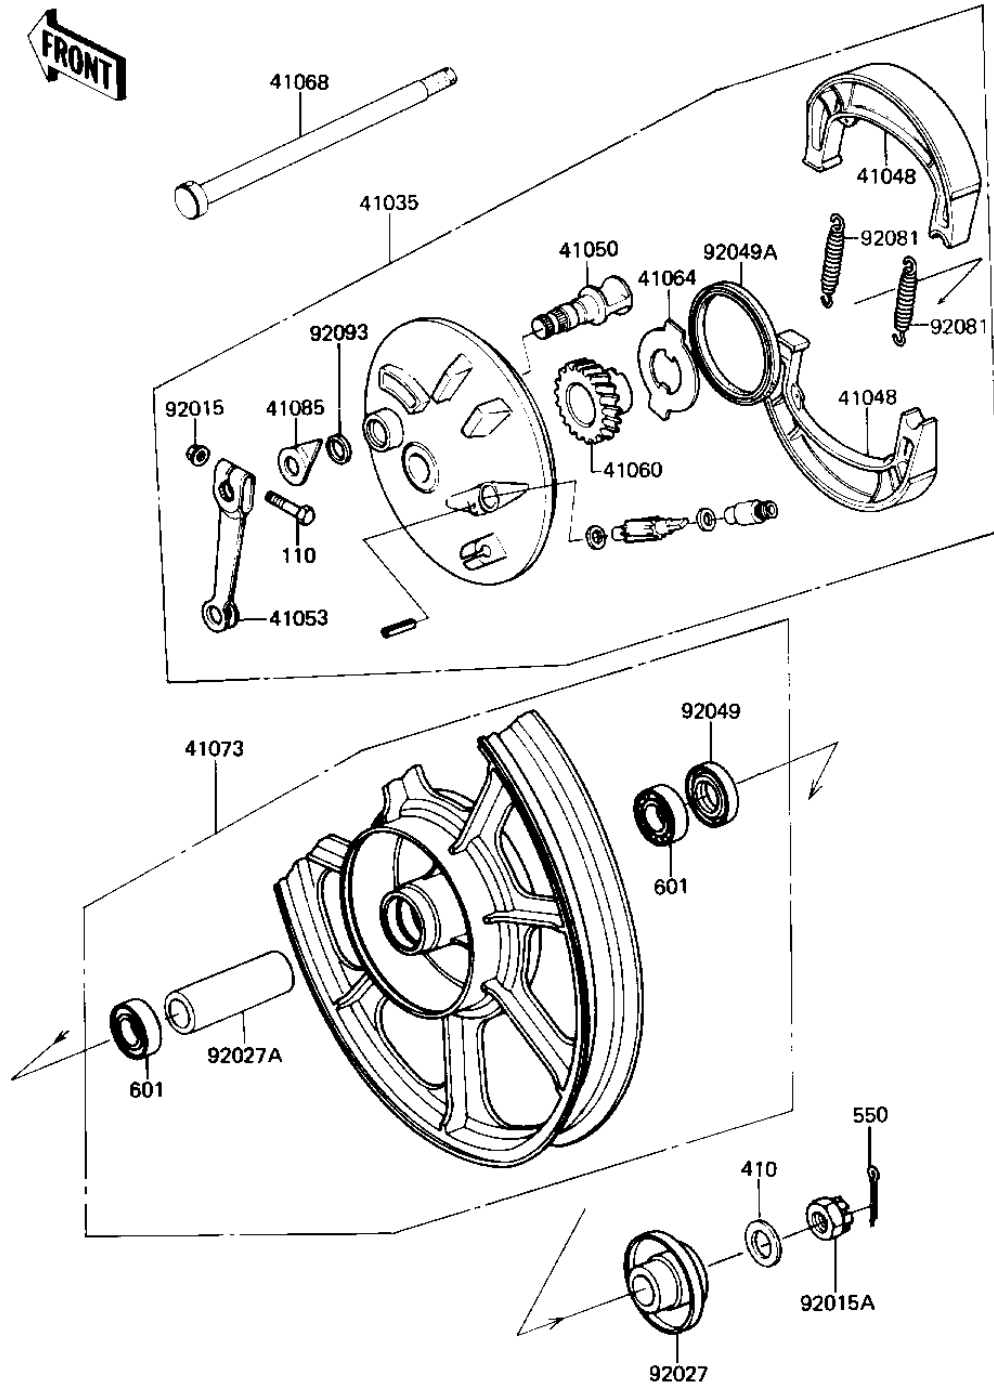

1983 LTD Belt PARTS DIAGRAM

FRONT WHEEL/HUB/BRAKE

F2230-0073

1983 LTD Belt PARTS LIST

FRONT WHEEL/HUB/BRAKE

ITEM NAME	PART NUMBER	QUANTITY
PANEL-ASSY-BRAKE,FR (Ref # 41035)	41035-1102	1
SHOE,BRAKE (Ref # 41048)	42019-011	2
CAM SHAFT,FR BRAKE (Ref # 41050)	41050-1015	1
LEVER,FR BRAKE CAM (Ref # 41053)	41053-1017	1
GEAR-METER SCREW,31T (Ref # 41060)	41060-1045	1
RECIEVER GEAR (Ref # 41064)	41064-003	1
AXLE,FR (Ref # 41068)	41068-1081	1
WHEEL-ASSY,FR,SOLID (Ref # 41073)	41073-1169-21	1
INDICATOR,FR BRK PNL (Ref # 41085)	41085-005	1
NUT,6MM (Ref # 92015)	41072-007	1
NUT,14MM (Ref # 92015A)	42045-020	1
COLLAR,FR AXLE (Ref # 92027)	92027-1218	1
COLLAR,L=48 (Ref # 92027A)	92027-1504	1
OIL SEAL RR BRK DRUM (Ref # 92049)	92050-008	1
OIL SEAL F BRK PANEL (Ref # 92049A)	92050-010	1
SPRING-BRAKE SHOE (Ref # 92081)	42020-004	2
DUST SHIELD BRAKE CAM (Ref # 92093)	41051-001	1
BOLT-UPSET,6X35 (Ref # 110)	112G0635	1
WASHER PLAIN 14MM (Ref # 410)	410B1400	1
PIN COTTER 3.0X25 (Ref # 550)	550D3025	1
BEARING BALL #6202Z (Ref # 601)	601B6202Z	2