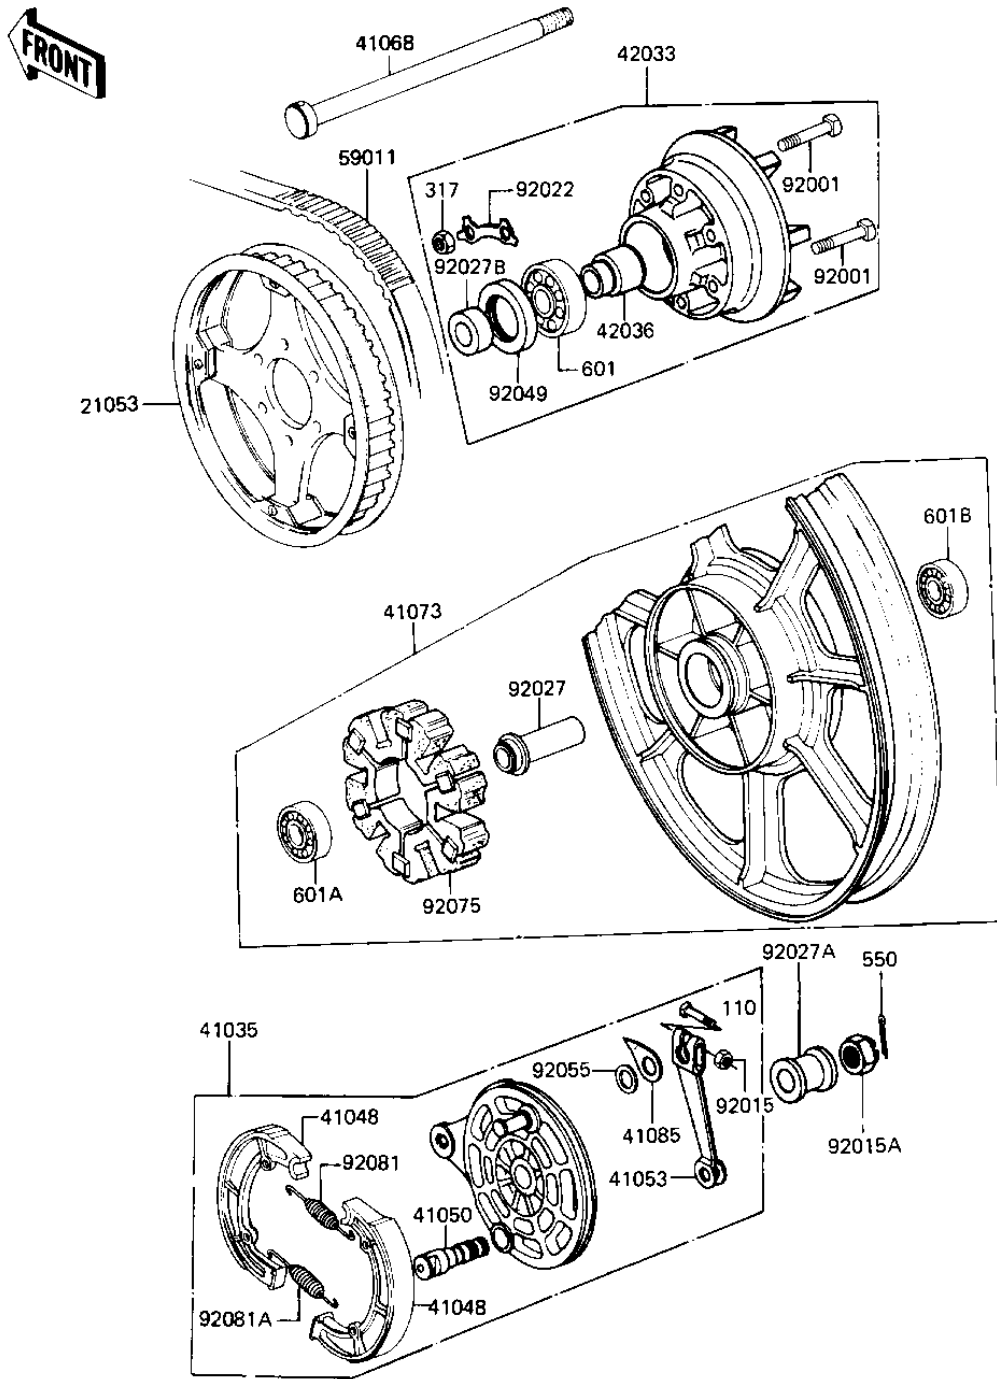

# 1983 LTD Belt PARTS DIAGRAM

REAR WHEEL/HUB/BRAKE/BELT

F2240-0098

# 1983 LTD Belt PARTS LIST

## REAR WHEEL/HUB/BRAKE/BELT

ITEM NAME	PART NUMBER	QUANTITY
SPROCKET,REAR 58T (Ref # 21053)	21053-1011	1
PANEL-ASSY-BRAKE,RR (Ref # 41035)	41035-1091	1
SHOE,BRAKE (Ref # 41048)	42019-010	2
CAM SHAFT,REAR BRAKE (Ref # 41050)	42026-026	1
LEVER,FRONT BRAKE CAM (Ref # 41053)	41053-002	1
AXLE,RR (Ref # 41068)	41068-1102	1
WHEEL-ASSY,RR,SOLID (Ref # 41073)	41073-1186-21	1
INDICATOR,FR BK SHOE (Ref # 41085)	41085-013	1
COUPLING-ASSY,REAR HU (Ref # 42033)	42033-1043	1
SLEEVE,REAR HUB (Ref # 42036)	42036-030	1
BELT,DRIVE,125T (Ref # 59011)	59011-1011	1
BOLT,8X41 (Ref # 92001)	92001-1478	6
NUT,6MM (Ref # 92015)	41072-007	1
NUT,14MM (Ref # 92015A)	42045-020	1
WASHER,SPROCKET LOCK (Ref # 92022)	92088-019	3
SPACER,REAR HUB BEARG (Ref # 92027)	42010-037	1
COLLAR,REAR AXLE (Ref # 92027A)	42032-076	1
COLLAR-REAR HUB,15X26 (Ref # 92027B)	92027-1349	1
OIL SEAL,RR HUB BRNG (Ref # 92049)	92050-060	1
"0" RING,11MM (Ref # 92055)	92055-004	1
SHOCK DAMPER,REAR HUB (Ref # 92075)	42014-030	1
SPRING,BRAKE SHOE (Ref # 92081)	92081-1766	1
SPRING,BRAKE SHOE (Ref # 92081A)	92081-1550	1
BOLT-UPSET (Ref # 110)	112G0630	1
NUT,8M/M (Ref # 317)	317B0800	6
PIN COTTER 3.0X25 (Ref # 550)	550D3025	1
BEARING BALL #6004 (Ref # 601)	601B6004	1
BEARING BALL #6202 (Ref # 601A)	601B6202	1
BEARING BALL #6302Z (Ref # 601B)	601B6302Z	1