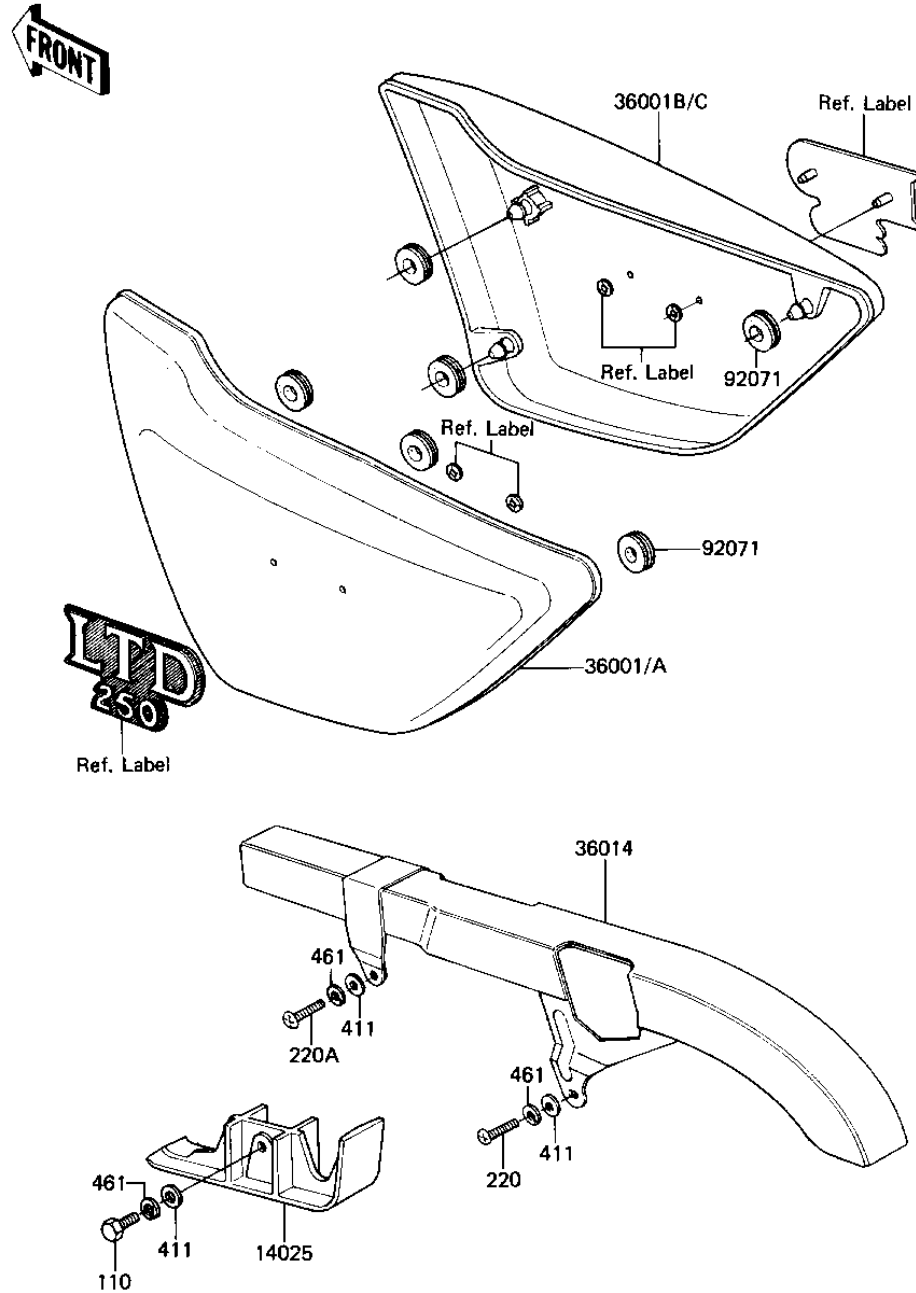

1983 LTD Belt PARTS DIAGRAM

SIDE COVERS/BELT COVER

F2610-0159

|

1983 LTD Belt PARTS LIST

SIDE COVERS/BELT COVER

ITEM NAME	PART NUMBER	QUANTITY
COVER,DRIVE BELT (Ref # 14025)	14025-1381	1
COVER-SIDE,LH,L.M.RED (Ref # 36001)	36001-1171-E2	1
COVER-SIDE,LH,EBONY (Ref # 36001A)	36001-1171-H8	1
COVER-SIDE,RH,L.M.RED (Ref # 36001B)	36001-1172-E2	1
COVER-SIDE,RH,EBONY (Ref # 36001C)	36001-1172-H8	1
CASE-CHAIN,RR (Ref # 36014)	36014-1064	1
GROMMET (Ref # 92071)	92071-056	6
BOLT-UPSET 6X14 (Ref # 110)	112B0614	1
SCREW PAN HEAD 6X12 (Ref # 220)	220B0612	1
SCREW PAN HEAD 6X50 (Ref # 220A)	220B0650	1
WASHER PLAIN 6MM (Ref # 411)	411B0600	3
WASHER SPRING 6MM (Ref # 461)	461F0600	3