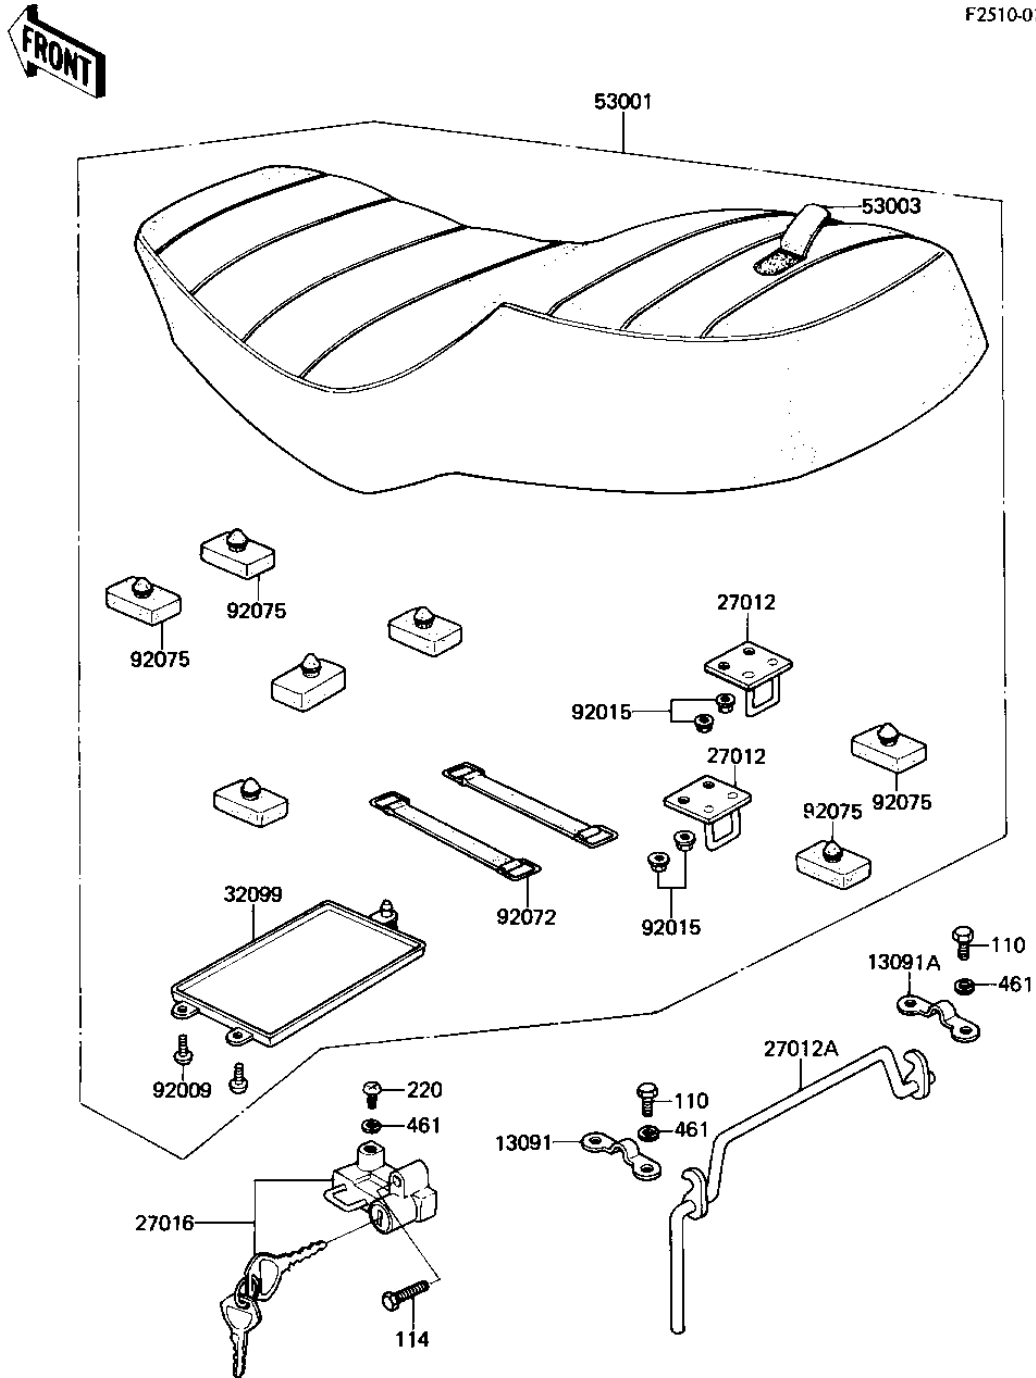

1983 LTD Belt PARTS DIAGRAM

SEAT

F2510-0152

1983 LTD Belt PARTS LIST

SEAT

ITEM NAME	PART NUMBER	QUANTITY
HOLDER,SEAT HOOK (Ref # 13091)	13091-1137	1
HOLDER,SEAT HOOK,RH (Ref # 13091A)	13091-1158	1
HOOK,SEAT (Ref # 27012)	27012-1030	2
HOOK,SEAT (Ref # 27012A)	27012-1031	1
LOCK-ASSY,SEAT (Ref # 27016)	27016-5052	1
CASE (Ref # 32099)	32099-011	1
SEAT-ASSY (Ref # 53001)	53001-1239	1
LEATHER,SEAT (Ref # 53003)	53003-1027	1
SCREW (Ref # 92009)	92009-1043	2
NUT-6MM (Ref # 92015)	92015-1078	4
BAND (Ref # 92072)	92072-1006	2
DAMPER,SEAT (Ref # 92075)	92075-1153	7
BOLT-UPSET 6X14 (Ref # 110)	112B0614	4
BOLT-SMALL-UPSET,8X30 (Ref # 114)	115C0830	1
SCREW PAN HEAD 6X10 (Ref # 220)	220B0610	1
WASHER SPRING 6MM (Ref # 461)	461F0600	5