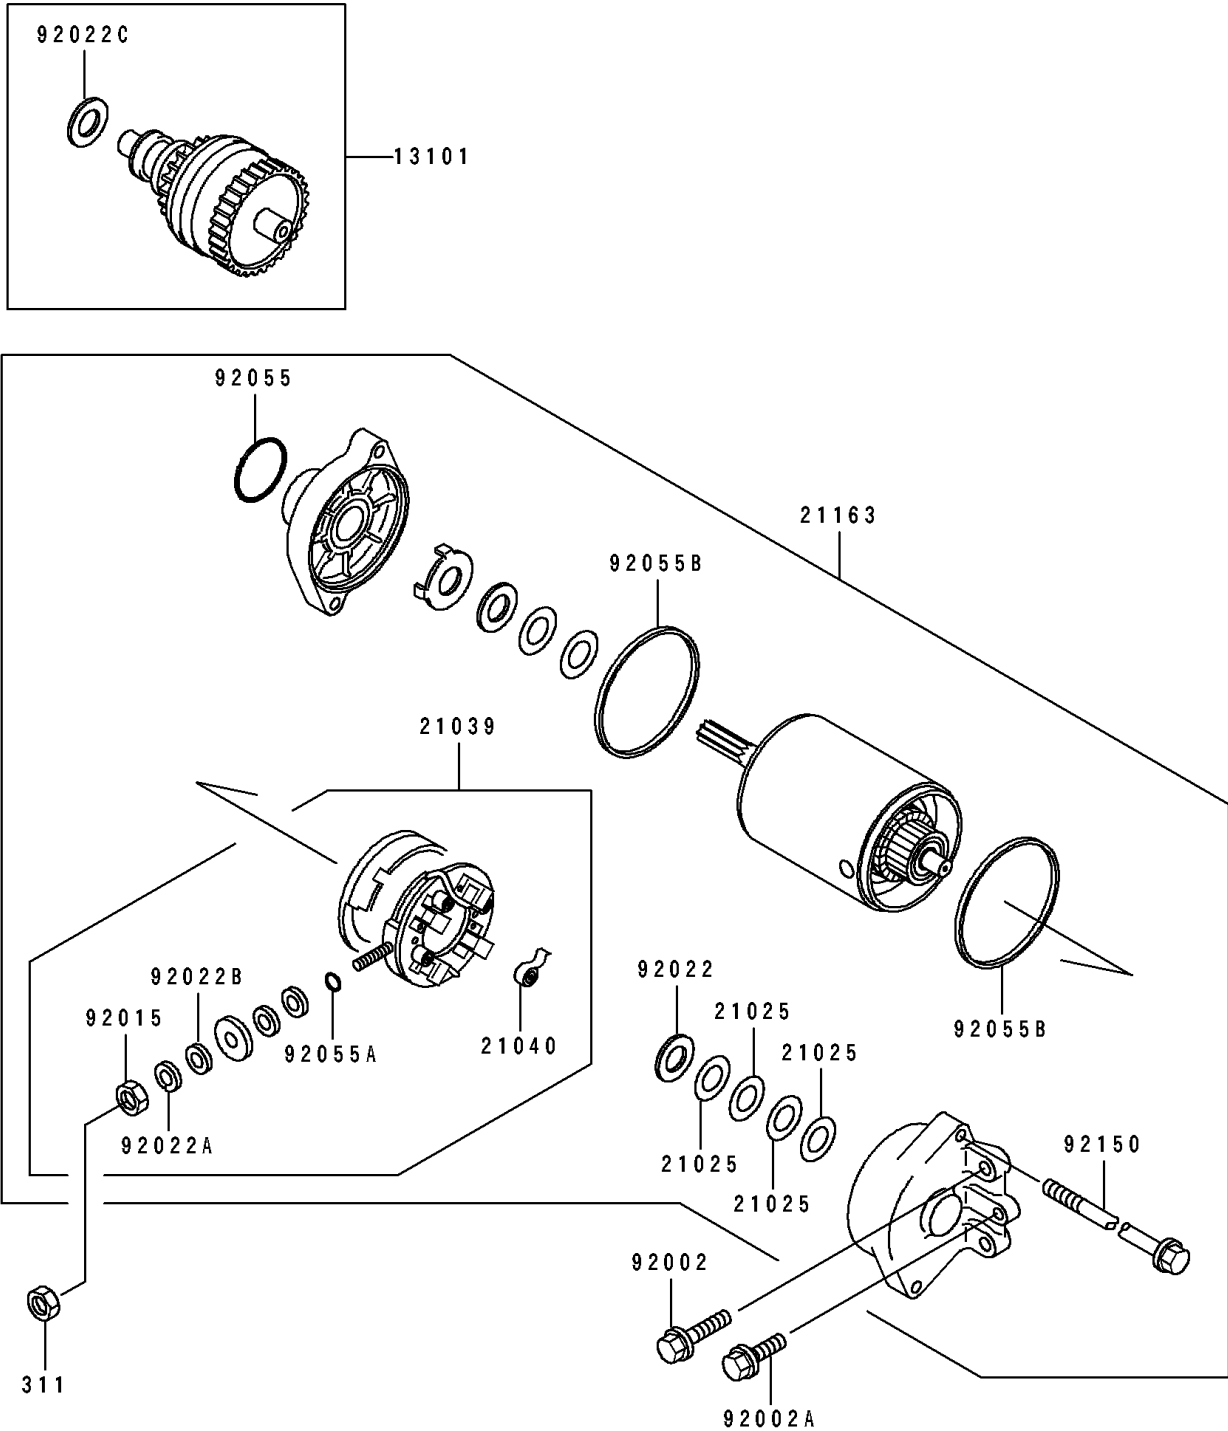

1994 Super Sport XI PARTS DIAGRAM

Starter Motor

E1840

1994 Super Sport XI PARTS LIST

Starter Motor

ITEM NAME	PART NUMBER	QUANTITY
GEAR-ASSY (Ref # 13101)	13101-3708	1
WASHER,9.1X18X0.2 (Ref # 21025)	21025-011	4
BRUSH,CARBON (Ref # 21039)	21039-3703	1
SPRING-BRUSH (Ref # 21040)	21040-1055	4
STARTER-ELECTRIC (Ref # 21163)	21163-3709	1
BOLT,6X25 (Ref # 92002)	92002-3714	2
BOLT,6X12 (Ref # 92002A)	92002-3763	1
NUT,6MM (Ref # 92015)	92015-3710	1
WASHER,9.1X18X0.8 (Ref # 92022)	92022-1132	1
WASHER,6MM (Ref # 92022A)	92022-3711	1
WASHER,6MM (Ref # 92022B)	92022-3713	1
WASHER,12X24X1.0 (Ref # 92022C)	92022-3731	1
RING-O (Ref # 92055)	92055-1276	1
RING-O,4.5X2.0 (Ref # 92055A)	92055-1370	1
RING-O,STARTER MOTOR (Ref # 92055B)	92055-1381	2
BOLT (Ref # 92150)	92150-3772	2
NUT-HEX,6MM (Ref # 311)	311R0600	1