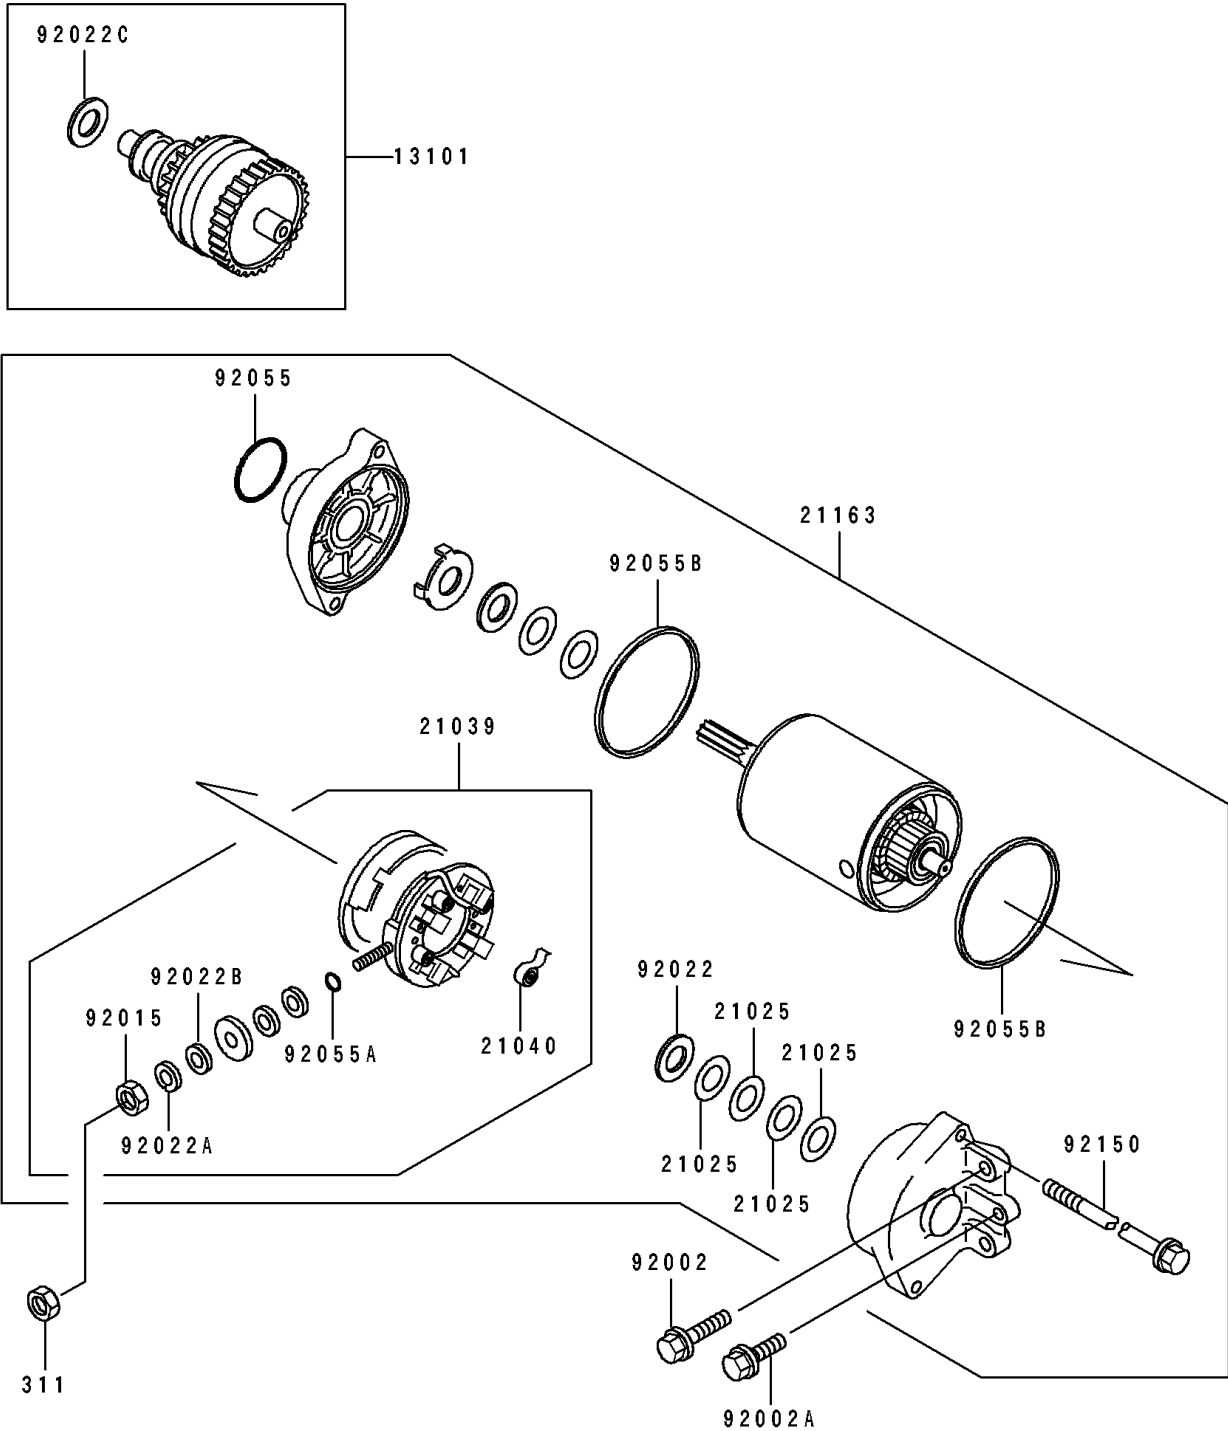

# 1995 Super Sport XI PARTS DIAGRAM

Starter Motor

E1840

# 1995 Super Sport XI PARTS LIST

## Starter Motor

ITEM NAME	PART NUMBER	QUANTITY
GEAR-ASSY (Ref # 13101)	13101-3708	1
WASHER,9.1X18X0.2 (Ref # 21025)	21025-011	4
BRUSH,CARBON (Ref # 21039)	21039-3703	1
SPRING-BRUSH (Ref # 21040)	21040-1055	4
STARTER-ELECTRIC (Ref # 21163)	21163-3709	1
BOLT,6X25 (Ref # 92002)	92002-3714	2
BOLT,6X12 (Ref # 92002A)	92002-3763	1
NUT,6MM (Ref # 92015)	92015-3710	1
WASHER,9.1X18X0.8 (Ref # 92022)	92022-1132	1
WASHER,6MM (Ref # 92022A)	92022-3711	1
WASHER,6MM (Ref # 92022B)	92022-3713	1
WASHER,12X24X1.0 (Ref # 92022C)	92022-3731	1
RING-O (Ref # 92055)	92055-1276	1
RING-O,4.5X2.0 (Ref # 92055A)	92055-1370	1
RING-O,STARTER MOTOR (Ref # 92055B)	92055-1381	2
BOLT (Ref # 92150)	92150-3772	2
NUT-HEX,6MM (Ref # 311)	311R0600	1