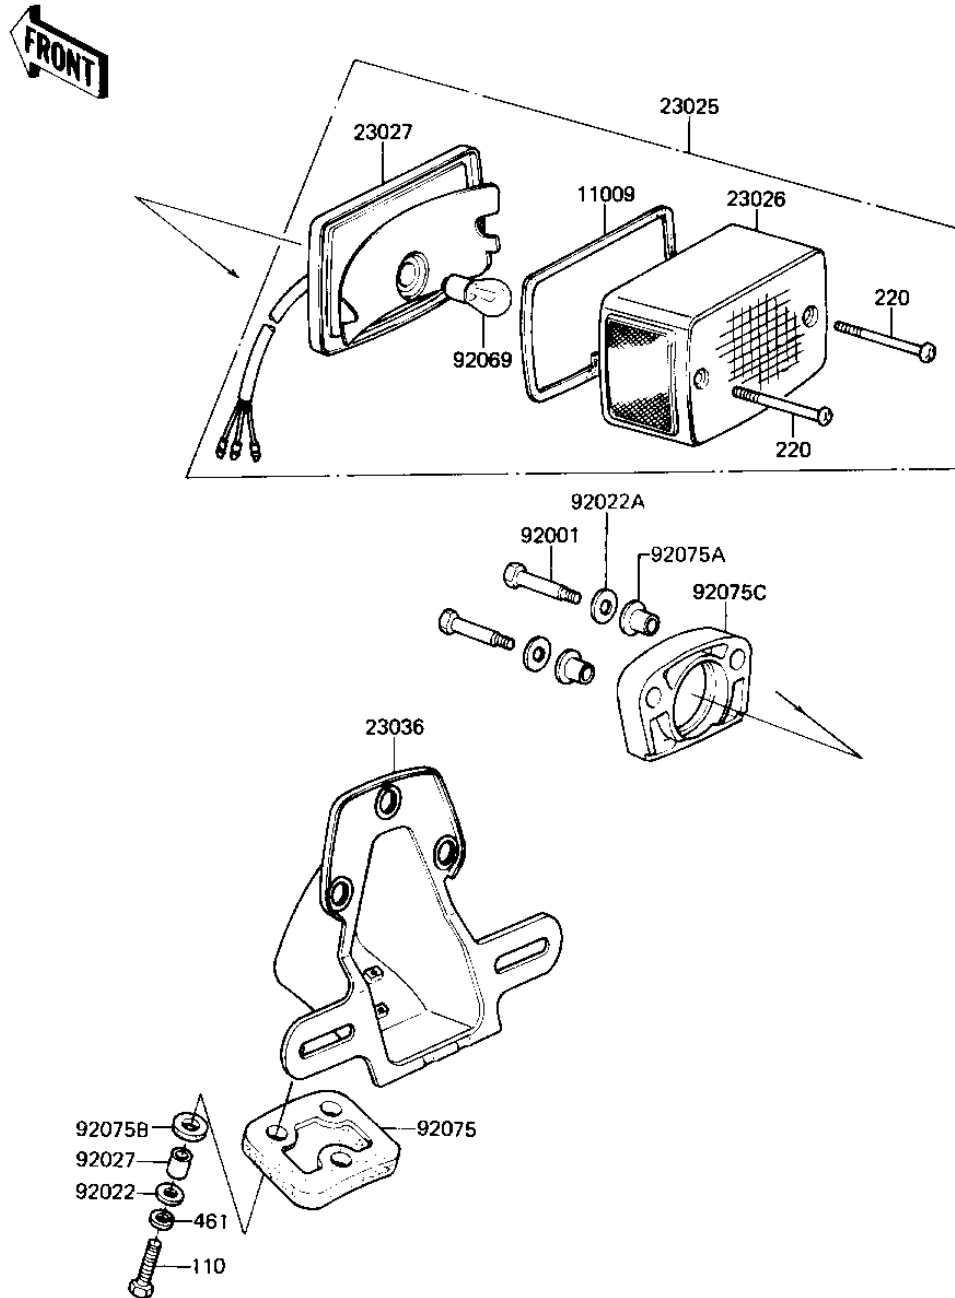

# 1983 LTD Belt PARTS DIAGRAM

TAILLIGHT

F2720-0005

# 1983 LTD Belt PARTS LIST

## TAILLIGHT

ITEM NAME	PART NUMBER	QUANTITY
GASKET,TAIL LAMP LENS (Ref # 11009)	11009-1078	1
TAIL LAMP UNIT (Ref # 23025)	23025-1033	1
LENS,TAIL LAMP (Ref # 23026)	23026-1003	1
CASE,TAIL LAMP (Ref # 23027)	23027-1020	1
BRACKET,TAIL LAMP (Ref # 23036)	23036-1024	1
BOLT,TAIL LAMP FITTING (Ref # 92001)	92001-1322	2
WASHER 6.5X20X1.6T (Ref # 92022)	92022-125	3
WASHER,8.5X20X1.6 (Ref # 92022A)	92022-1561	2
COLLAR 6.8X10X14.5 (Ref # 92027)	92027-156	3
BULB,12V 32/3CP (Ref # 92069)	92069-059	1
DAMPER RUBBER,RR FEND (Ref # 92075)	35039-004	1
DAMPER RUBBER (Ref # 92075A)	92075-1162	2
DAMPER RUBBER,RR FEND (Ref # 92075B)	92075-121	3
DAMPER RUBBER,TAIL (Ref # 92075C)	92075-1251	1
BOLT-UPSET (Ref # 110)	112G0625	3
SCREW-PAN-CROS (Ref # 220)	220B0440	2
WASHER SPRING 6MM (Ref # 461)	461F0600	3