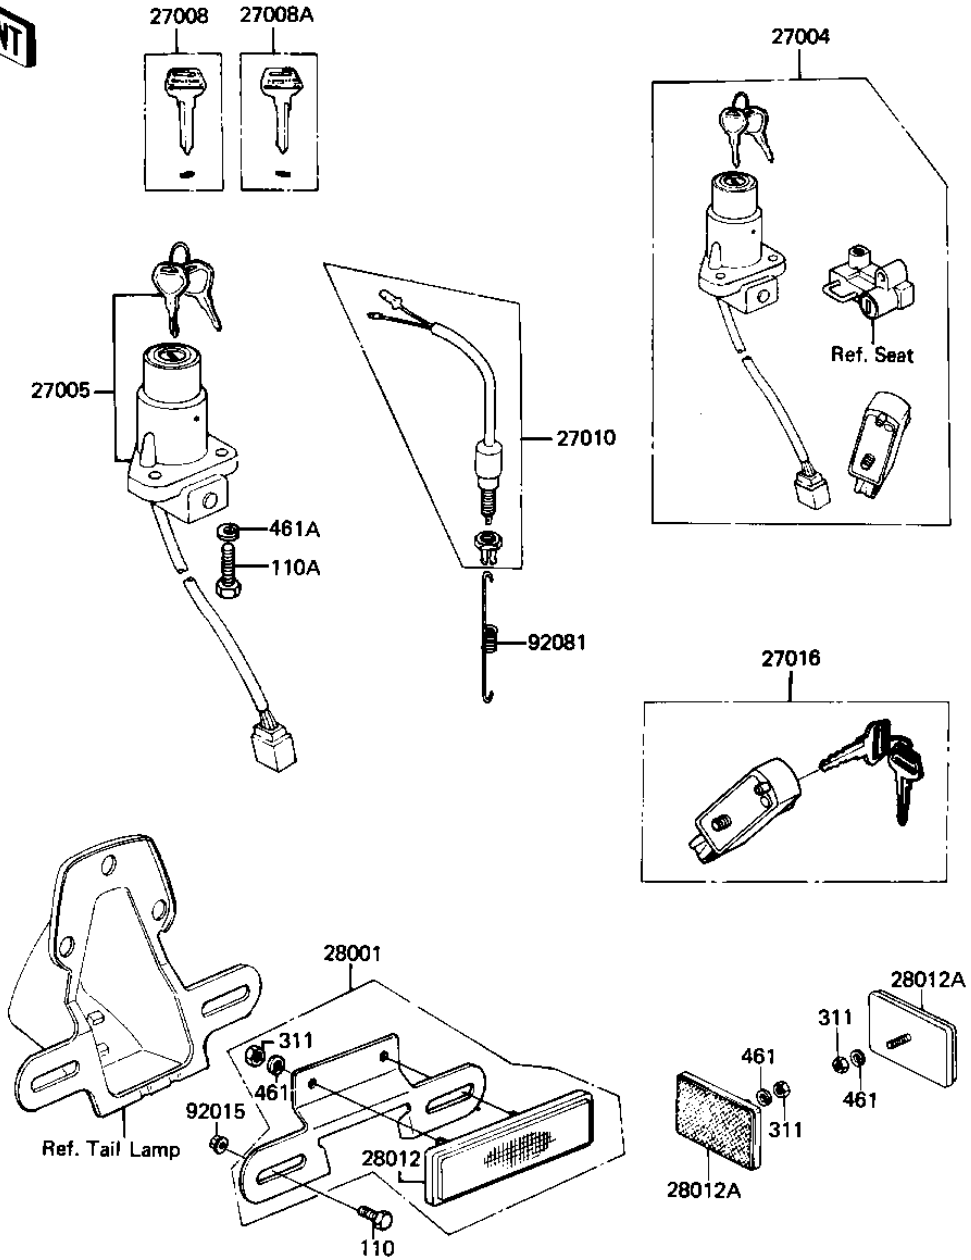

1983 LTD Belt PARTS DIAGRAM

IGNITION SWITCH/LOCKS/REFLECTORS

F2770-0159

1983 LTD Belt PARTS LIST

IGNITION SWITCH/LOCKS/REFLECTORS

ITEM NAME	PART NUMBER	QUANTITY
SWITCH-ASSY (Ref # 27004)	27004-5174	1
SWITCH-ASSY-IGNITION (Ref # 27005)	27005-1027	1
KEY,BLANK (Ref # 27008)	27008-1034	1
KEY,BLANK (Ref # 27008A)	27008-1035	1
LOCK-ASSY,HELMET (Ref # 27016)	27016-5029	1
REFLECTOR ASSY,RR (Ref # 28001)	28001-1012	1
REFLECTOR,REAR REFLEX (Ref # 28012)	28012-1005	1
REFLECTOR-REFLEX (Ref # 28012A)	28012-1009	2
NUT-6MM (Ref # 92015)	92015-1078	2
SPRING,BRAKE LAMP SN (Ref # 92081)	27011-017	1
BOLT-UPSET,6X12 (Ref # 110)	112G0612	2
BOLT-UPSET,6X16 (Ref # 110A)	112G0616	2
NUT,5MM (Ref # 311)	311B0500	4
WASHER SPRING 5MM (Ref # 461)	461F0500	4
WASHER SPRING 6MM (Ref # 461A)	461F0600	2