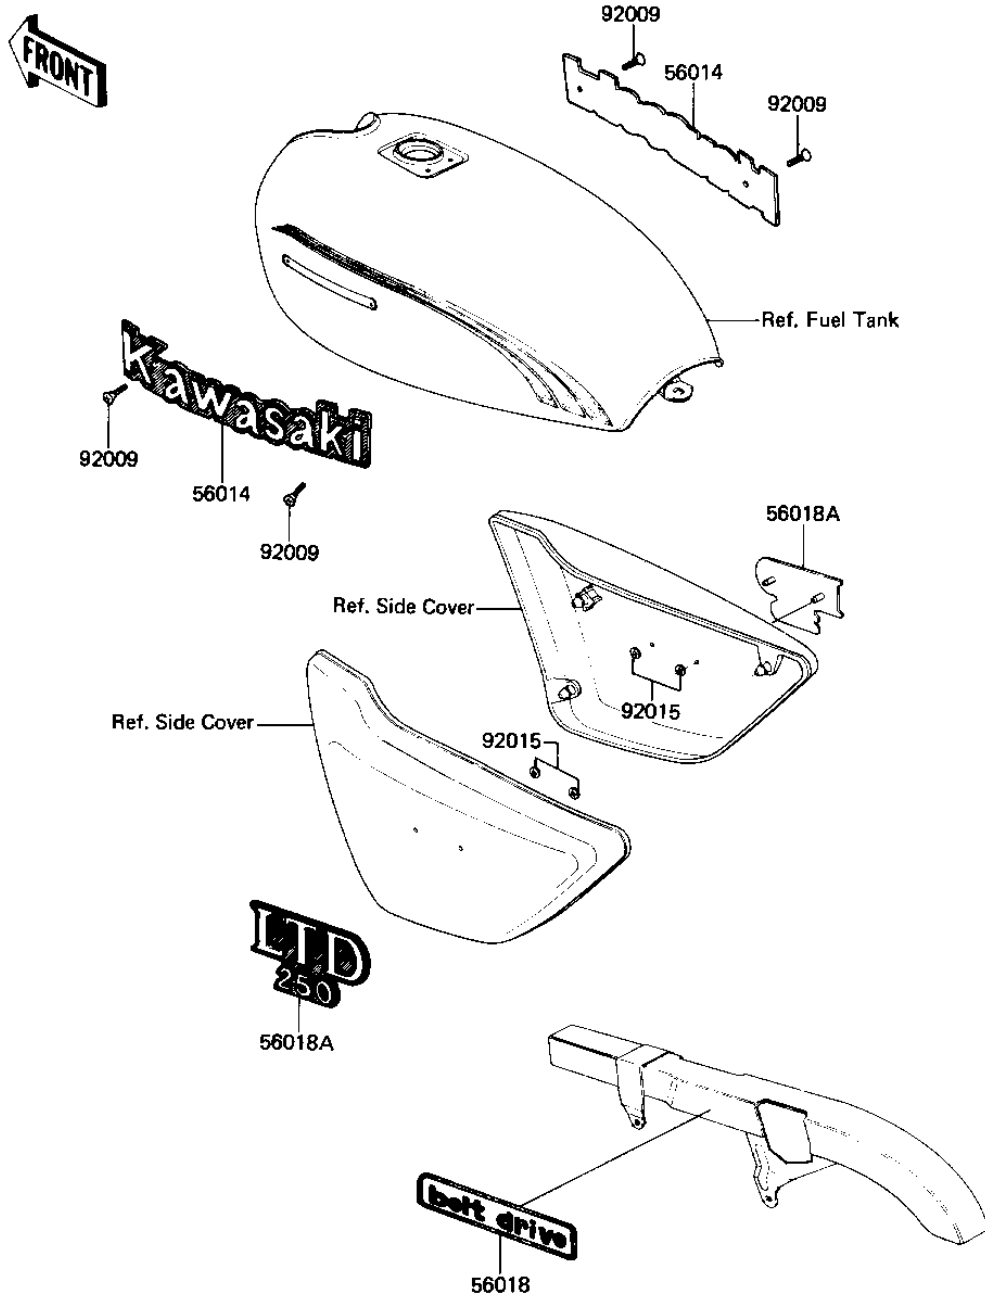

1983 LTD Belt PARTS DIAGRAM

LABELS

F2860-0158

1983 LTD Belt PARTS LIST

LABELS

ITEM NAME	PART NUMBER	QUANTITY
EMBLEM,FUEL TANK (Ref # 56014)	56014-1042	2
MARK,DRIVE BELT CASE (Ref # 56018)	56018-1214	1
MARK,SIDE COVER (Ref # 56018A)	56018-1269	2
SCREW-CSK-CROS (Ref # 92009)	221C0306	4
NUT,LOCK,3MM (Ref # 92015)	92018-005	4