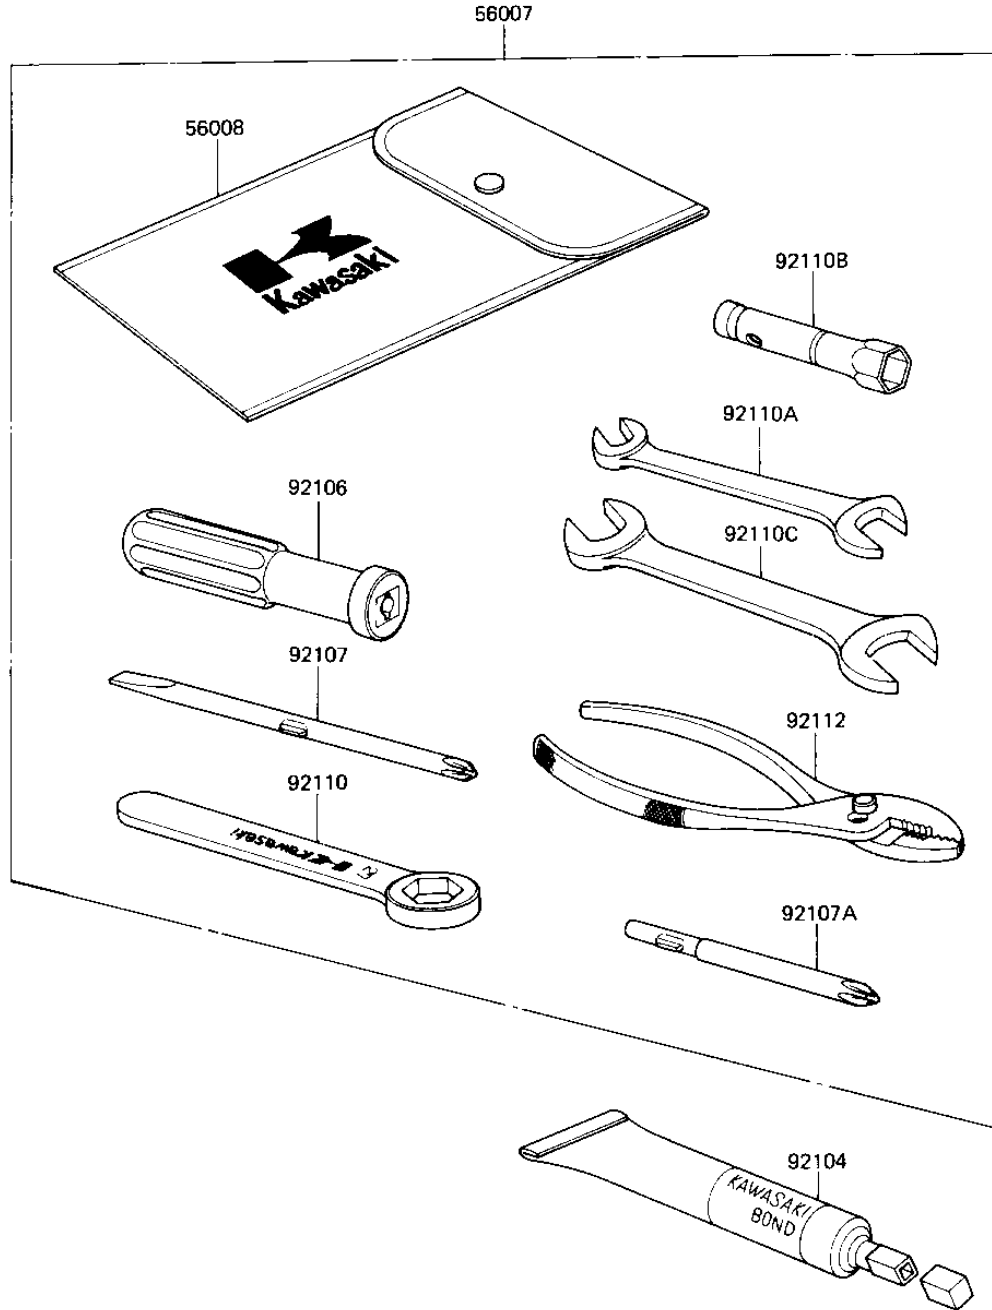

1983 LTD Belt PARTS DIAGRAM

OWNER TOOLS

F2810-0111

1983 LTD Belt PARTS LIST

OWNER TOOLS

ITEM NAME	PART NUMBER	QUANTITY
TOOLKIT (Ref # 56007)	56007-1158	1
BAG,TOOLKIT (Ref # 56008)	56008-1019	1
LIQUID GASKET (Ref # 92104)	92104-002	1
GRIP,SCREW DRIVER (Ref # 92106)	92106-1001	1
TOOL-DRIVER (Ref # 92107)	92107-1052	1
SCREW DRIVER #3 PHLIP (Ref # 92107A)	92107-005	1
TOOL-WRENCH,BOX END,2 (Ref # 92110)	92110-1148	1
TOOL-WRENCH,OPEN END (Ref # 92110A)	92110-1038	1
WRENCH,SPARK PLUG (Ref # 92110B)	92108-008	1
TOOL-WRENCH,OPEN END, (Ref # 92110C)	92110-1153	1
PLIERS,160MM (Ref # 92112)	92112-003	1