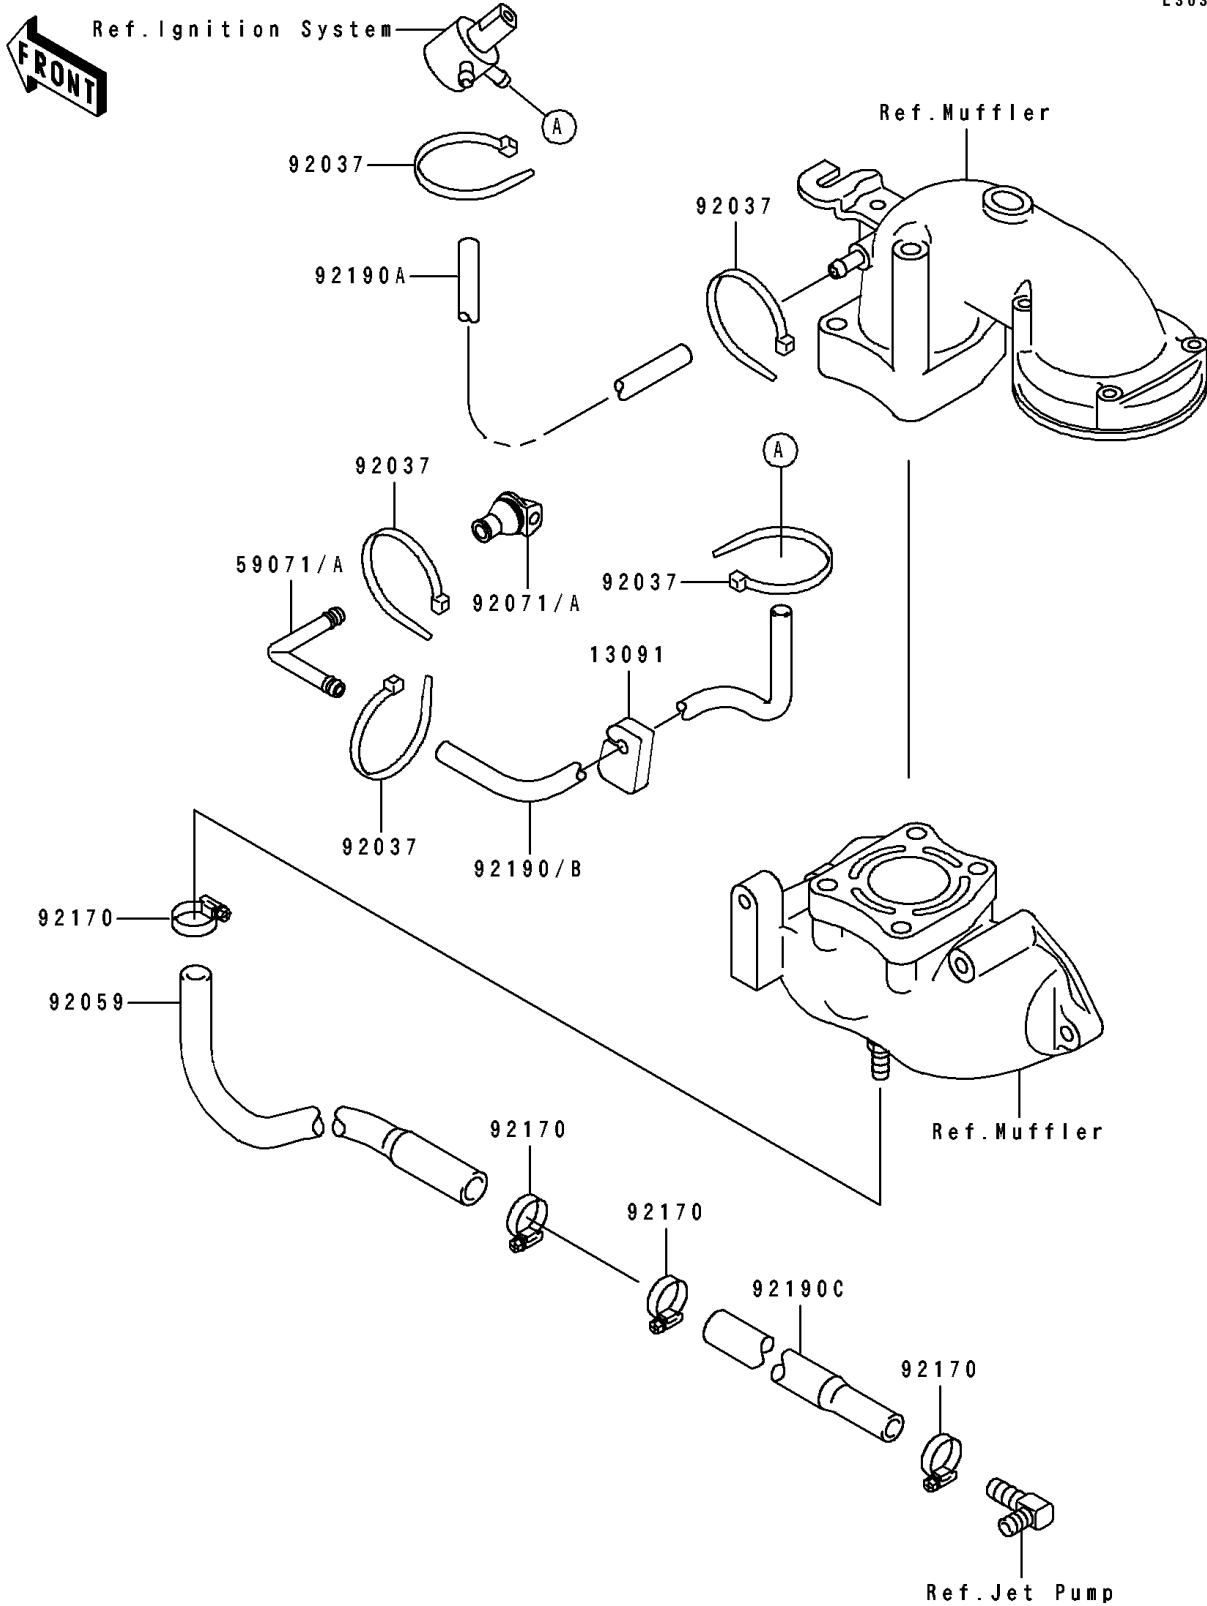

# 1993 Super Sport XI PARTS DIAGRAM

Cooling

E3035

# 1993 Super Sport XI PARTS LIST

## Cooling

ITEM NAME	PART NUMBER	QUANTITY
HOLDER (Ref # 13091)	13091-3712	2
JOINT (Ref # 59071)	59071-3706	1
CLAMP (Ref # 92037)	92037-1173	5
TUBE,HULL-ENGINE (Ref # 92059)	92059-3891	1
GROMMET (Ref # 92071)	92071-3736	1
CLAMP (Ref # 92170)	92170-3718	4
TUBE (Ref # 92190A)	92191-3895	1
TUBE,5.8X10.8X730 (Ref # 92190B)	92190-3899	1
TUBE,JET PUMP-HULL (Ref # 92190C)	92190-3915	1