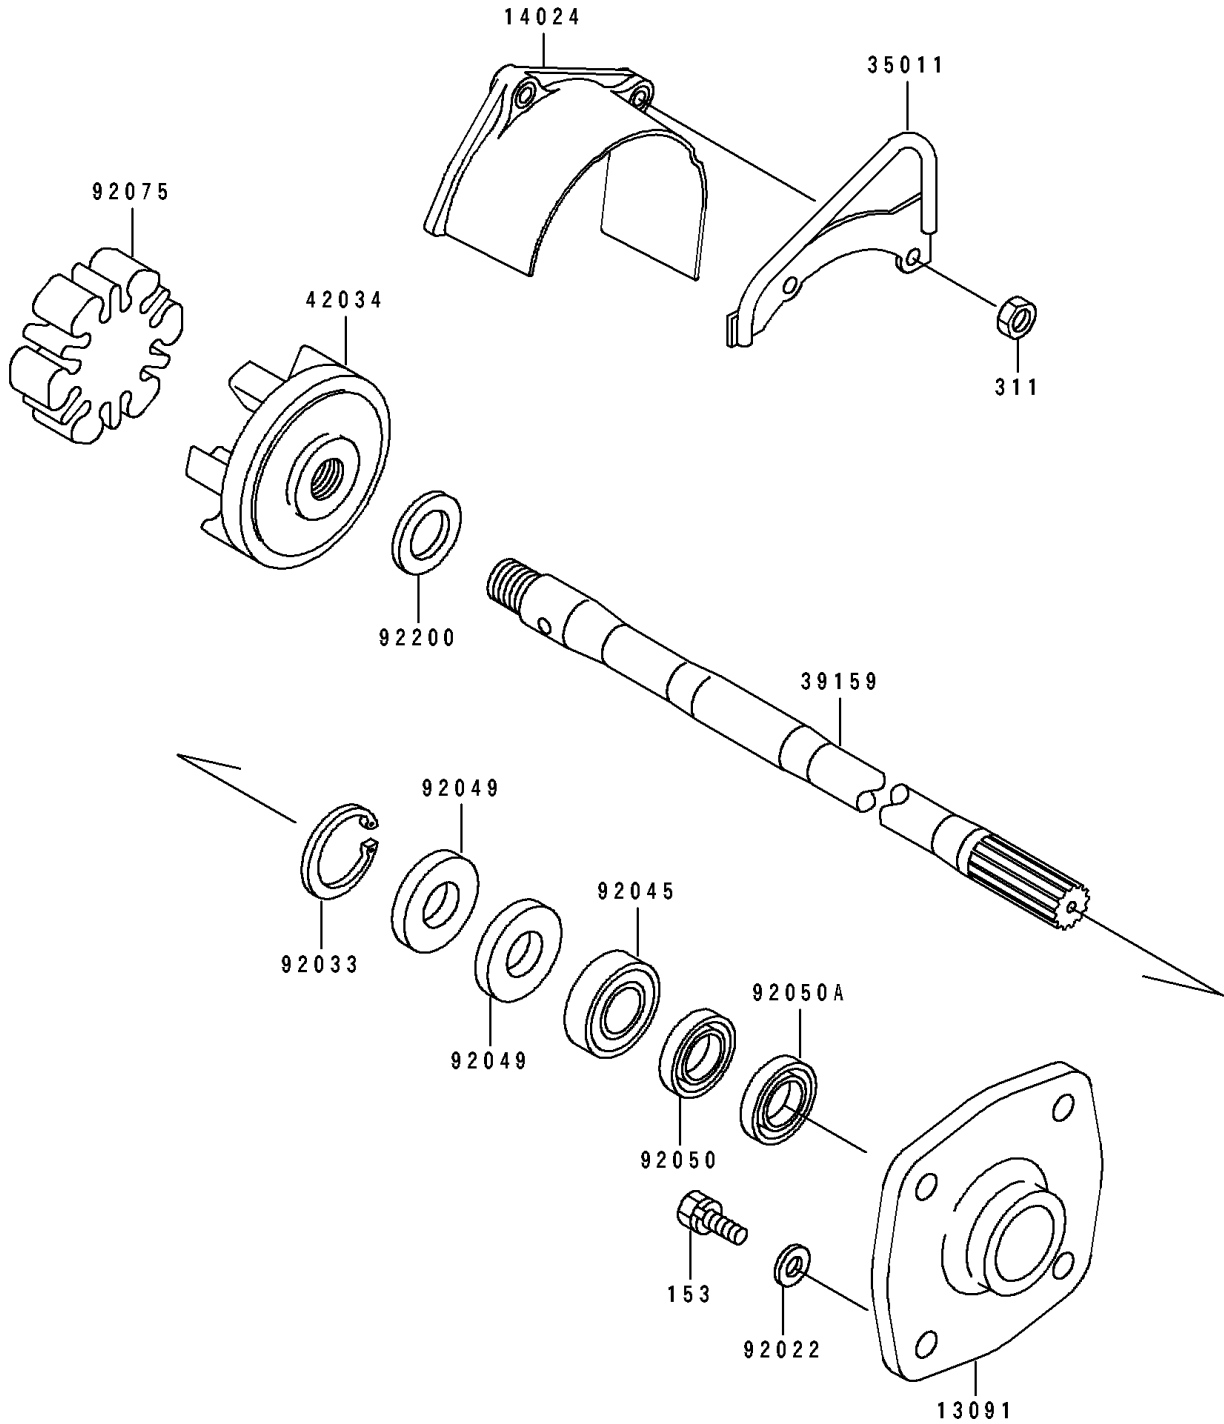

# 1993 Super Sport XI PARTS DIAGRAM

Drive Shaft

E3134

# 1993 Super Sport XI PARTS LIST

## Drive Shaft

ITEM NAME	PART NUMBER	QUANTITY
HOLDER (Ref # 13091)	13091-3730	1
COVER,COUPLING (Ref # 14090)	14090-3761	1
STAY (Ref # 35011)	35011-3704	1
SHAFT-DRIVE (Ref # 39159)	39159-3717	1
COUPLING (Ref # 42034)	42034-3707	1
WASHER,8.2X18X1.5 (Ref # 92022)	92022-1964	4
RING-SNAP,42MM (Ref # 92033)	92033-3713	1
BEARING-BALL,60042RD (Ref # 92045)	92045-3705	1
SEAL-OIL,S620426 (Ref # 92049)	92049-3707	2
SEAL-OIL,SCY20368 (Ref # 92050)	92050-502	1
SEAL-OIL,SC20367 (Ref # 92050A)	92050-503	1
DAMPER,COUPLING (Ref # 92075)	92075-520	1
WASHER,20X28X2.0 (Ref # 92200)	92200-3731	1
BOLT-WS-SMALL (Ref # 153)	153R0825	4
NUT-HEX,6MM (Ref # 311)	311R0600	2