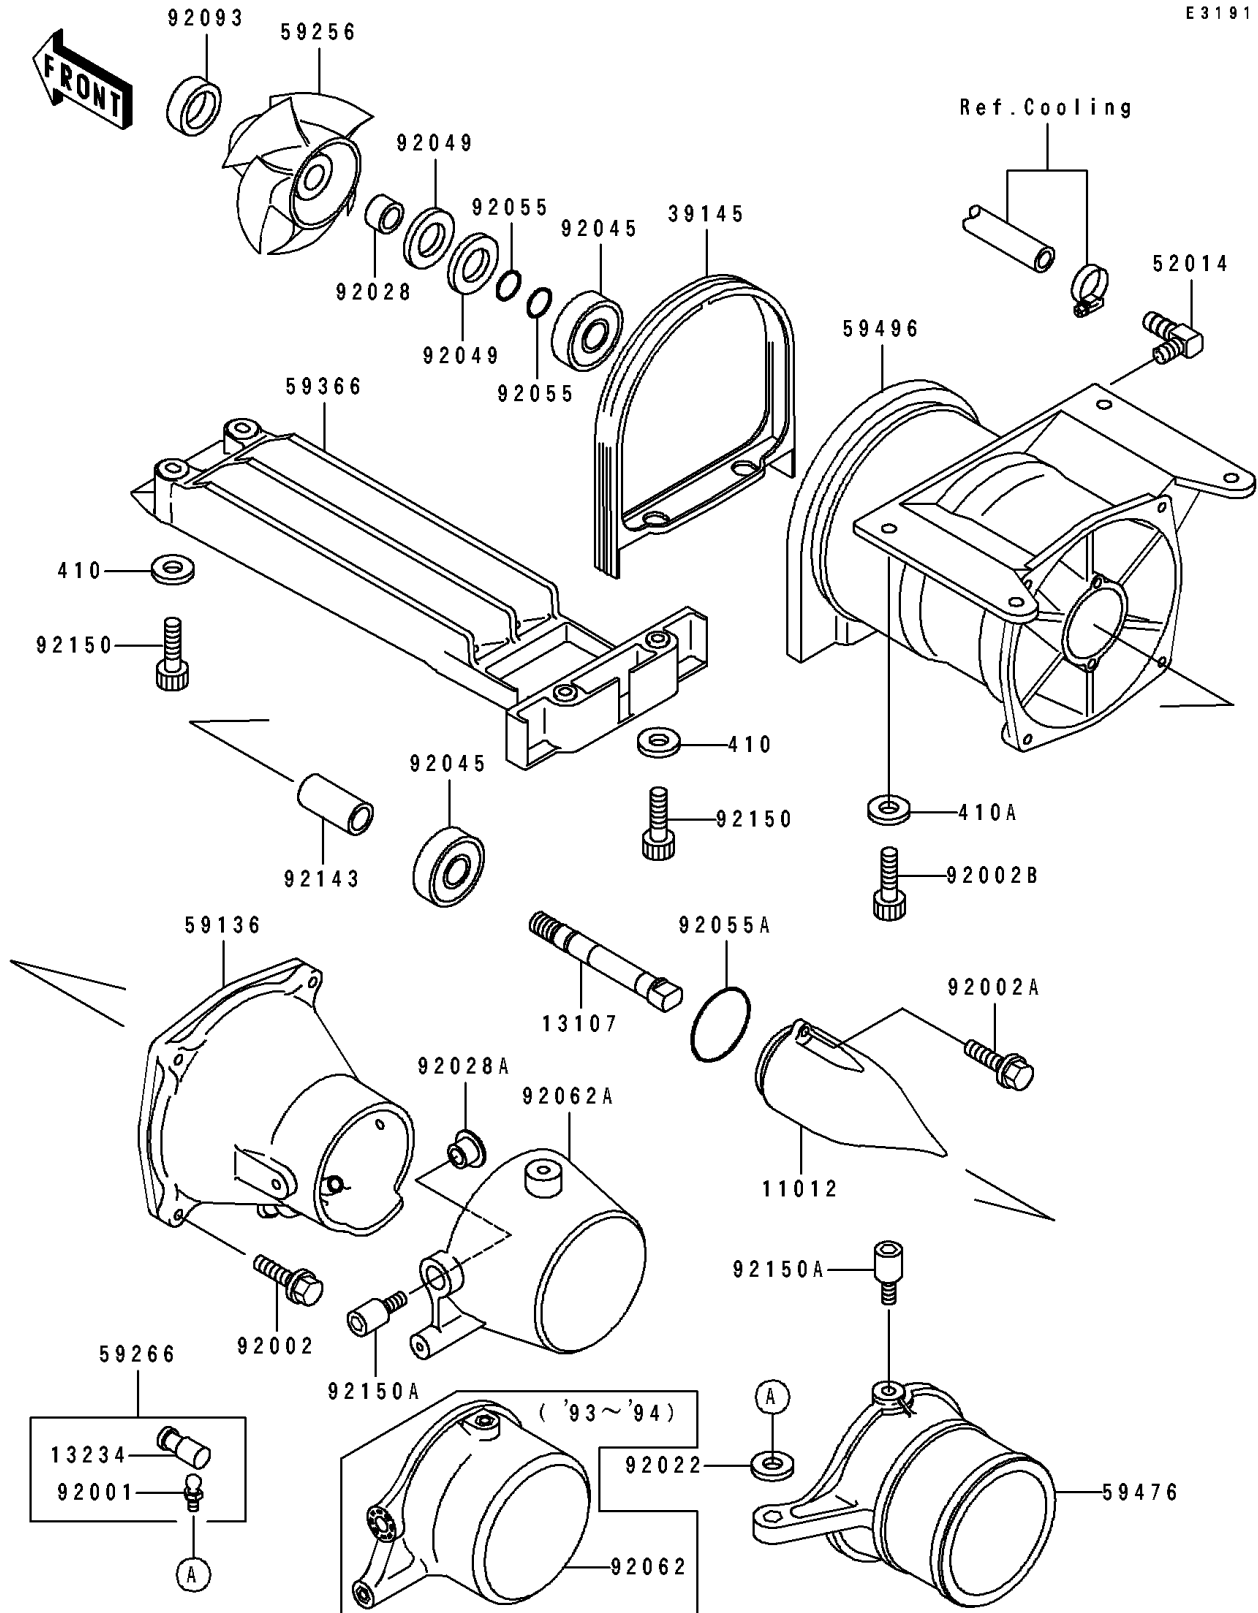

1995 Super Sport XI PARTS DIAGRAM

Jet Pump

E3191

1995 Super Sport XI PARTS LIST

Jet Pump

ITEM NAME	PART NUMBER	QUANTITY
CAP,JET PUMP (Ref # 11012)	11012-3712	1
SHAFT,JET PUMP (Ref # 13107)	13107-3721	1
SHAFT-COMP,JOINT (Ref # 13234)	13234-3708	2
TRIM-SEAL (Ref # 39145)	39145-3732	1
ELBOW (Ref # 52014)	52014-3708	1
NOZZLE-PUMP (Ref # 59136)	59136-3721	1
IMPELLER (Ref # 59256)	59256-3720	1
JOINT-BALL (Ref # 59266)	59266-3707	2
GRATE (Ref # 59366)	59366-3710	1
NOZZLE-STRG (Ref # 59476)	59476-3717	1
VANE-GUIDE (Ref # 59496)	59496-3703	1
BOLT,BALL,6MM (Ref # 92001)	92001-3703	2
BOLT,6X30 (Ref # 92002)	92002-3726	4
BOLT,6X16 (Ref # 92002A)	92002-3728	2
BOLT,SOCKET,8X20 (Ref # 92002B)	92002-3771	4
WASHER (Ref # 92022)	92022-567	2
BUSHING,17X25X15 (Ref # 92028)	92028-3717	1
BUSHING (Ref # 92028A)	92028-3740	2
BEARING-BALL,#63032RD (Ref # 92045)	92045-3706	2
SEAL-OIL,TBY25X47X6 (Ref # 92049)	92049-3714	2
RING-O,13X1.9 (Ref # 92055)	92055-1021	2
RING-O (Ref # 92055A)	92055-3706	1
NOZZLE (Ref # 92062A)	92062-3714	1
SEAL,JET PUMP (Ref # 92093)	92093-3739	1
COLLAR,17.4X25.4X53 (Ref # 92143)	92143-3708	1
BOLT,SOCKET,6X18 (Ref # 92150)	92150-3795	4
BOLT (Ref # 92150A)	92150-3808	4
WASHER-PLAIN-SMALL,6MM (Ref # 410)	410S0600	4
WASHER-PLAIN-SMALL,8MM (Ref # 410A)	410S0800	4