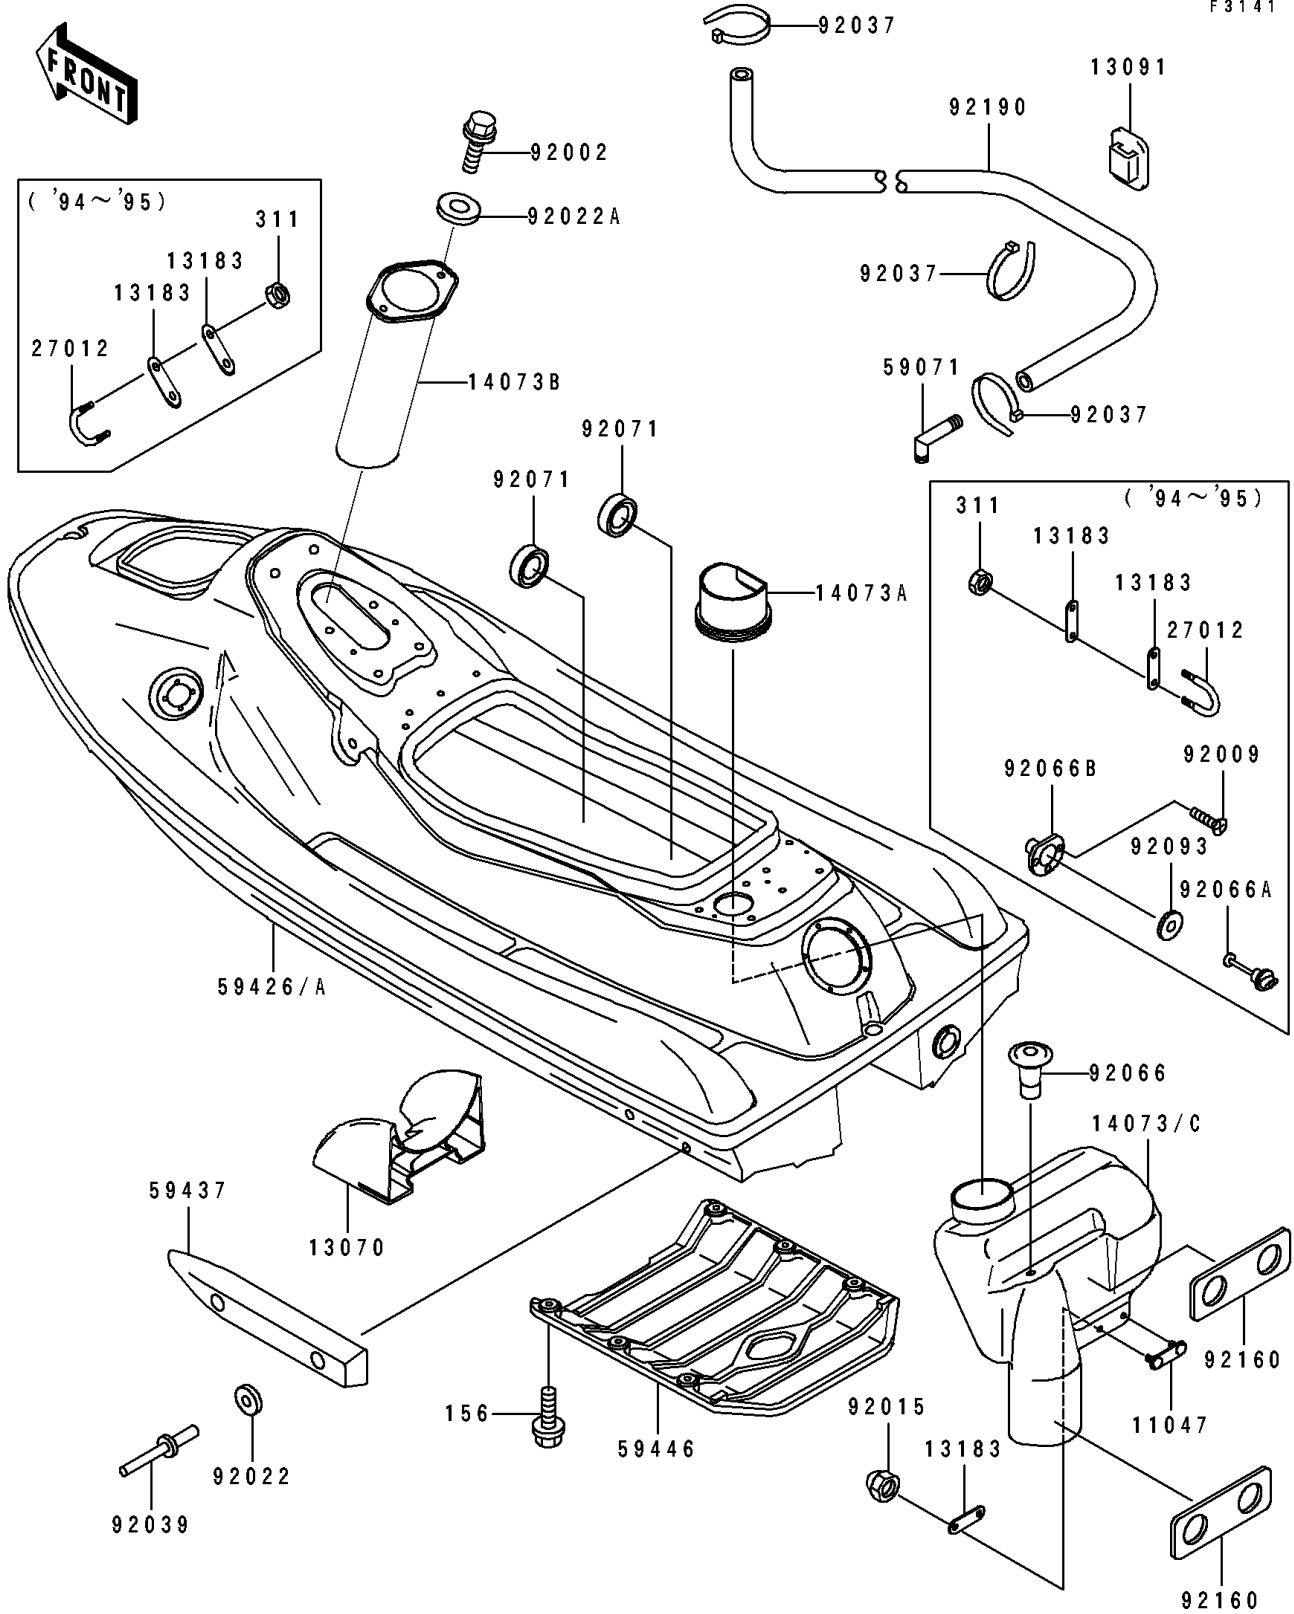

1994 Super Sport XI PARTS DIAGRAM

Hull

F3141

1994 Super Sport XI PARTS LIST

Hull

ITEM NAME	PART NUMBER	QUANTITY
BRACKET,RR DUCT (Ref # 11047)	11047-3774	1
GUIDE,INTAKE (Ref # 13070)	13070-3713	1
HOLDER,BAND (Ref # 13091)	13091-3764	1
PLATE (Ref # 13183)	13183-3809	5
PLATE (Ref # 13270)	13270-3782	1
DUCT,INTAKE (Ref # 14073A)	14073-3739	1
DUCT,FR (Ref # 14073B)	14073-3746	1
DUCT,RR,MAIN (Ref # 14073C)	14073-3747	1
HOOK (Ref # 27012)	27012-3761	2
JOINT (Ref # 59071)	59071-3713	1
JOINT (Ref # 59071A)	59071-3733	1
HULL-COMP,J.WHITE (Ref # 59426A)	59426-3819-8C	1
STABILIZER (Ref # 59437)	59437-3002	2
COVER-JET PUMP (Ref # 59446)	59446-3723	1
BOLT,6X16 (Ref # 92002)	92002-3728	2
SCREW,TAPPING,4X14 (Ref # 92009)	92009-3755	3
NUT,20MM (Ref # 92015)	92015-3738	1
NUT,CAP,6MM (Ref # 92015A)	92015-3755	2
WASHER,5X16X1.5 (Ref # 92022)	92022-3041	4
WASHER,6.5X20X1.5 (Ref # 92022A)	92022-3710	2
CLAMP (Ref # 92037)	92037-1173	3
RIVET (Ref # 92039)	92039-3002	4
PLUG (Ref # 92066)	92066-3706	1
PLUG,RR,DRAIN (Ref # 92066A)	92066-3744	1
PLUG,RR,DRAIN (Ref # 92066B)	92066-3747	1
GROMMET (Ref # 92071)	92071-3783	2
SEAL (Ref # 92093)	92093-3720	1
DAMPER (Ref # 92160)	92160-3722	2
TUBE,5X10X1000 (Ref # 92190)	92190-3896	1

1994 Super Sport XI PARTS LIST

Hull

ITEM NAME	PART NUMBER	QUANTITY
BOLT-WP,6X20 (Ref # 156)	156R0620	6
BOLT-WSP,5X18 (Ref # 157)	157R0518	2
NUT-HEX,6MM (Ref # 311)	311R0600	4