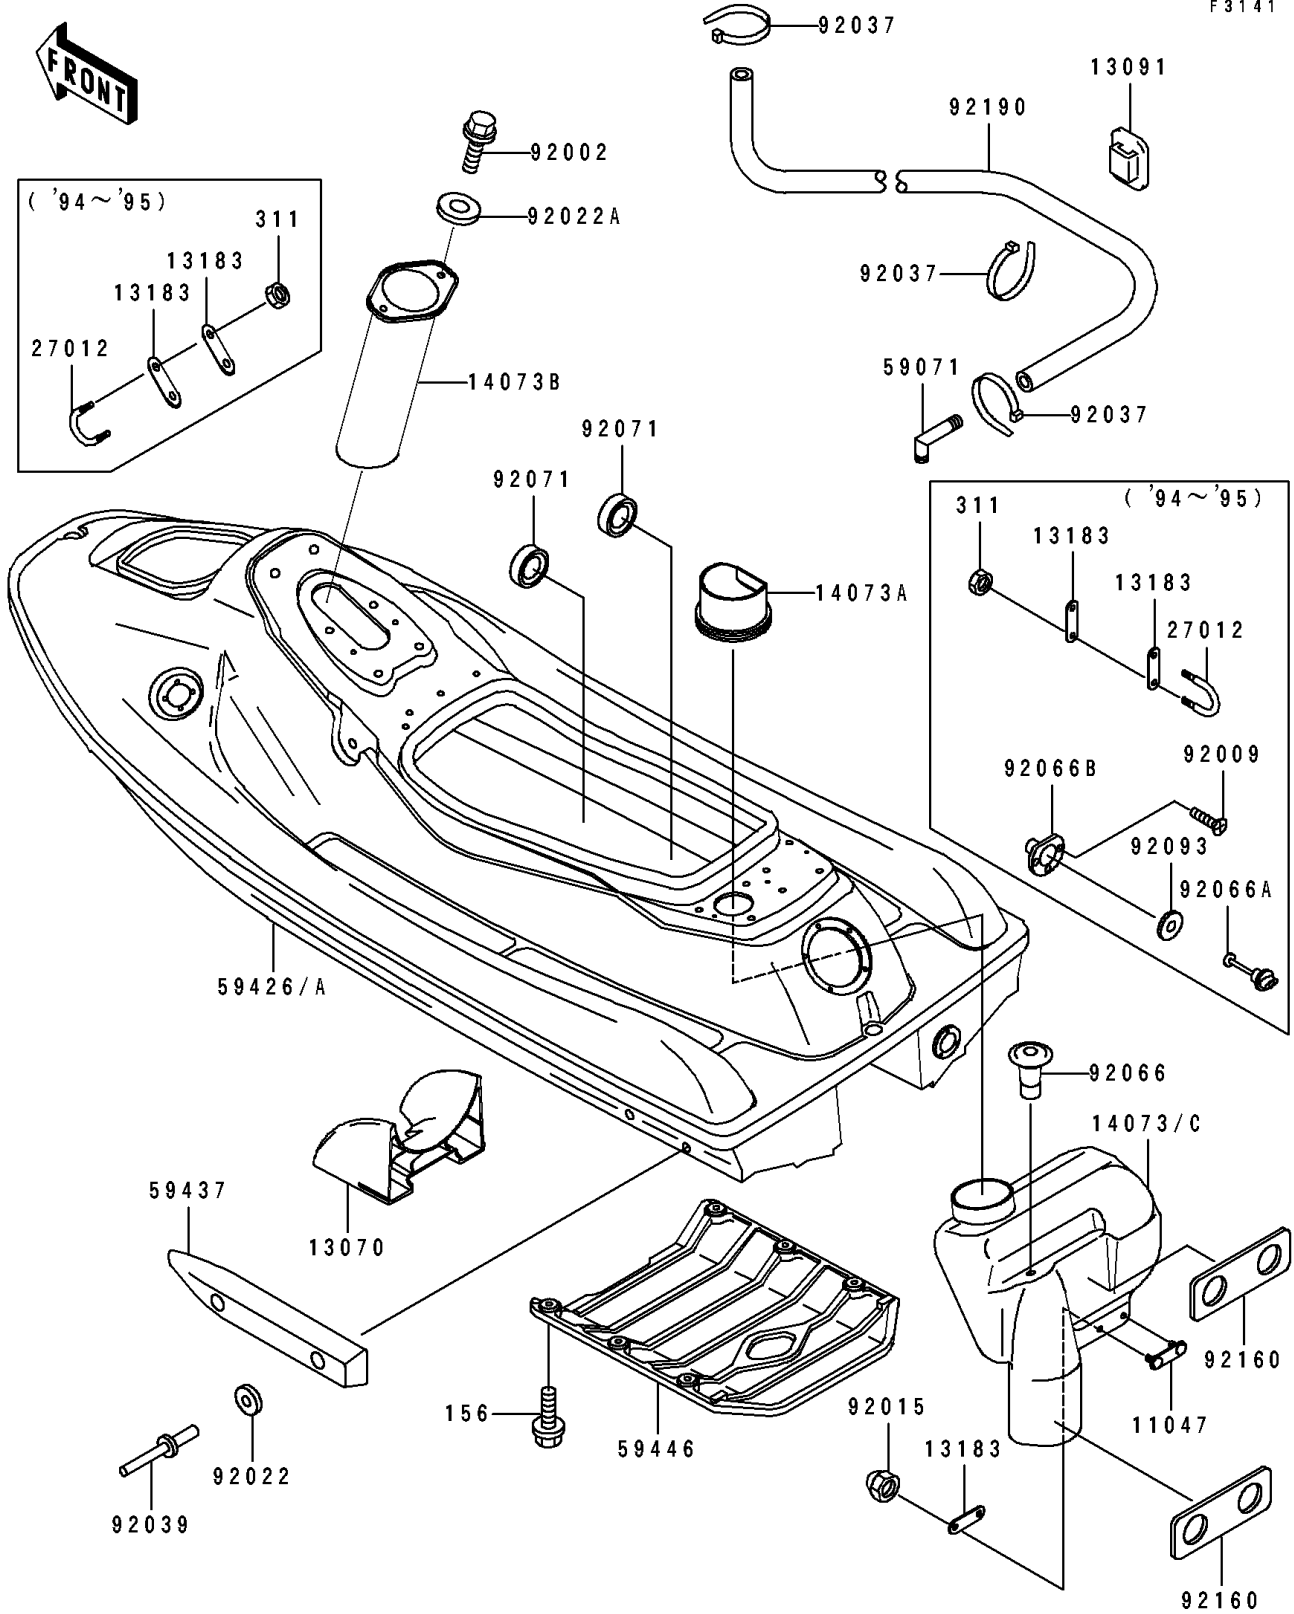

1995 Super Sport XI PARTS DIAGRAM

Hull

F3141

1995 Super Sport XI PARTS LIST

Hull

ITEM NAME	PART NUMBER	QUANTITY
BRACKET,RR DUCT (Ref # 11047)	11047-3774	1
GUIDE,INTAKE (Ref # 13070)	13070-3713	1
HOLDER,BAND (Ref # 13091)	13091-3764	1
PLATE (Ref # 13183)	13183-3809	5
PLATE (Ref # 13270)	13270-3782	1
DUCT,INTAKE (Ref # 14073A)	14073-3739	1
DUCT,FR (Ref # 14073B)	14073-3746	1
DUCT,RR,MAIN (Ref # 14073C)	14073-3747	1
HOOK (Ref # 27012)	27012-3761	2
JOINT (Ref # 59071)	59071-3713	1
JOINT (Ref # 59071A)	59071-3733	1
HULL-COMP,J.WHITE (Ref # 59426A)	59426-3819-8C	1
STABILIZER (Ref # 59437)	59437-3002	2
COVER-JET PUMP (Ref # 59446)	59446-3723	1
BOLT,6X16 (Ref # 92002)	92002-3728	2
SCREW,TAPPING,4X14 (Ref # 92009)	92009-3755	3
NUT,20MM (Ref # 92015)	92015-3738	1
NUT,CAP,6MM (Ref # 92015A)	92015-3755	2
WASHER,5X16X1.5 (Ref # 92022)	92022-3041	4
WASHER,6.5X20X1.5 (Ref # 92022A)	92022-3710	2
CLAMP (Ref # 92037)	92037-1173	3
RIVET (Ref # 92039)	92039-3002	4
PLUG (Ref # 92066)	92066-3706	1
PLUG,RR,DRAIN (Ref # 92066A)	92066-3744	1
PLUG,RR,DRAIN (Ref # 92066B)	92066-3747	1
GROMMET (Ref # 92071)	92071-3783	2
SEAL (Ref # 92093)	92093-3720	1
DAMPER (Ref # 92160)	92160-3722	2
TUBE,5X10X1000 (Ref # 92190)	92190-3896	1

1995 Super Sport XI PARTS LIST

Hull

ITEM NAME	PART NUMBER	QUANTITY
BOLT-WP,6X20 (Ref # 156)	156R0620	6
BOLT-WSP,5X18 (Ref # 157)	157R0518	2
NUT-HEX,6MM (Ref # 311)	311R0600	4