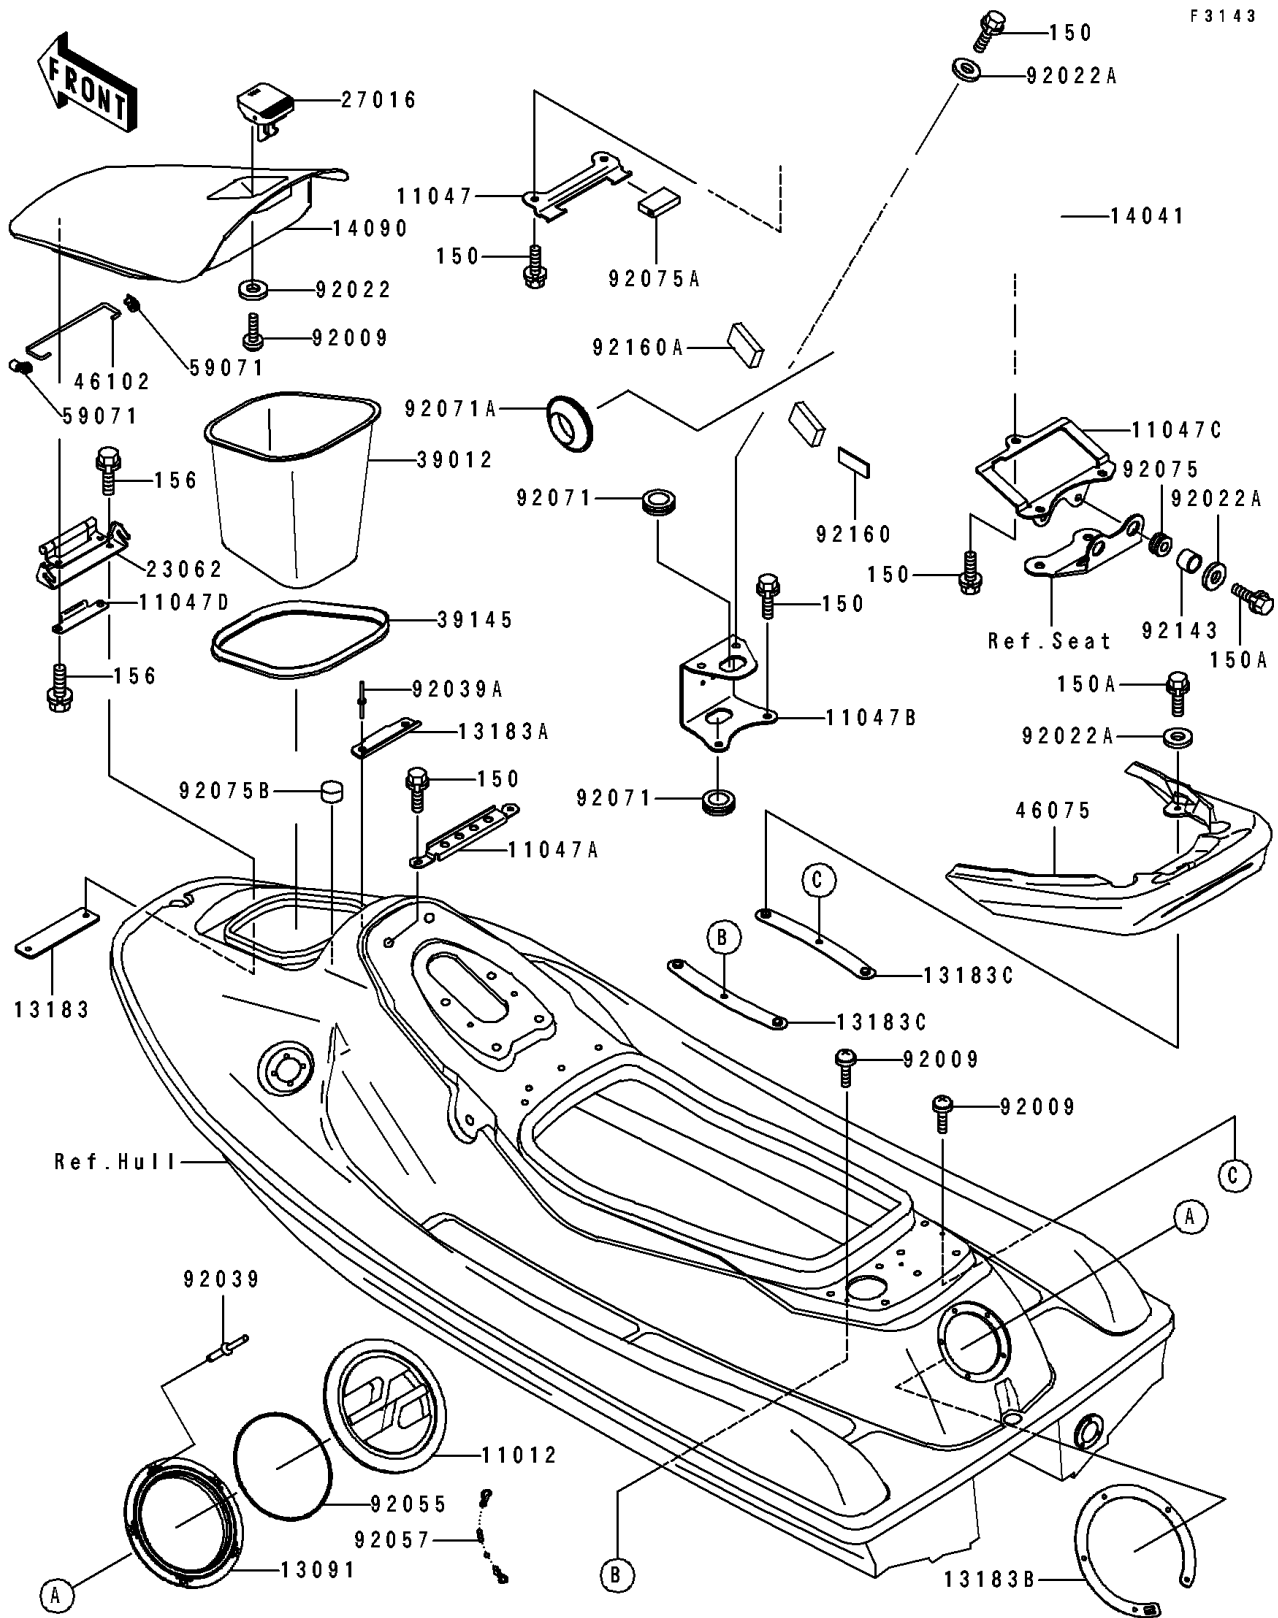

# 1993 Super Sport XI PARTS DIAGRAM

Hull Fittings(JH750-B1)

# 1993 Super Sport XI PARTS LIST

Hull Fittings(JH750-B1)

ITEM NAME	PART NUMBER	QUANTITY
CAP,STORAGE,J.WHITE (Ref # 11012)	11012-3758-8U	1
BRACKET,HANDLE POLE COVER,FR (Ref # 11047)	11047-3763	1
BRACKET,HANDLE POLE COVER,FR (Ref # 11047A)	11047-3764	1
BRACKET,HANDLE POLE COVER,CNT (Ref # 11047B)	11047-3765	1
BRACKET,HANDLE POLE COVER,RR (Ref # 11047C)	11047-3773	1
BRACKET,ROD HOLDER (Ref # 11047D)	11047-3779	1
HOLDER,STORAGE,J.WHITE (Ref # 13091)	13091-3766-8U	1
PLATE,HINGE BRACKET (Ref # 13183)	13183-3781	1
PLATE,HOOK (Ref # 13183A)	13183-3801	1
PLATE,STORAGE (Ref # 13183B)	13183-3804	1
PLATE,TAIL GRIP (Ref # 13183C)	13183-3805	2
COVER-COMP,HANDLE POLE,VIOLET (Ref # 14041)	14041-3703-23	1
COVER,HATCH,J.WHITE (Ref # 14090)	14090-3711-8C	1
BRACKET-COMP,HATCH COVER (Ref # 23062)	23062-3705	1
LOCK-ASSY,HATCH COVER (Ref # 27016)	27016-3721	1
CASE-STORAGE (Ref # 39012)	39012-3712	1
TRIM-SEAL,STORAGE CASE (Ref # 39145)	39145-3734	1
GRIP,TAIL,VIOLET (Ref # 46075)	46075-3724-RE	1
ROD (Ref # 46102)	46102-3715	1
JOINT (Ref # 59071)	59071-1125	2
SCREW,5X16 (Ref # 92009)	92009-3789	4
WASHER,5X16X1.5 (Ref # 92022)	92022-3041	2
WASHER,6.5X20X1.5 (Ref # 92022A)	92022-3710	8
RIVET (Ref # 92039)	92039-3714	5
RIVET (Ref # 92039A)	92039-3753	2
RING-O,ID=131.6MM (Ref # 92055)	92055-3732	1
CHAIN,COVER,L=100 (Ref # 92057)	92057-3704	1
GROMMET (Ref # 92071)	92071-3704	2
GROMMET,TILT LEVER (Ref # 92071A)	92071-3794	1

# 1993 Super Sport XI PARTS LIST

Hull Fittings(JH750-B1)

ITEM NAME	PART NUMBER	QUANTITY
DAMPER (Ref # 92075)	92075-105	2
DAMPER (Ref # 92075A)	92075-1446	2
DAMPER (Ref # 92075B)	92075-3760	2
COLLAR,7.5X10.5X7.2 (Ref # 92143)	92143-3730	2
DAMPER (Ref # 92160)	92160-3792	2
DAMPER (Ref # 92160A)	92160-3808	4
BOLT-WS,6X14 (Ref # 150)	150R0614	11
BOLT-WS,6X20 (Ref # 150A)	150R0620	6
BOLT-WP,6X18 (Ref # 156)	156R0618	4