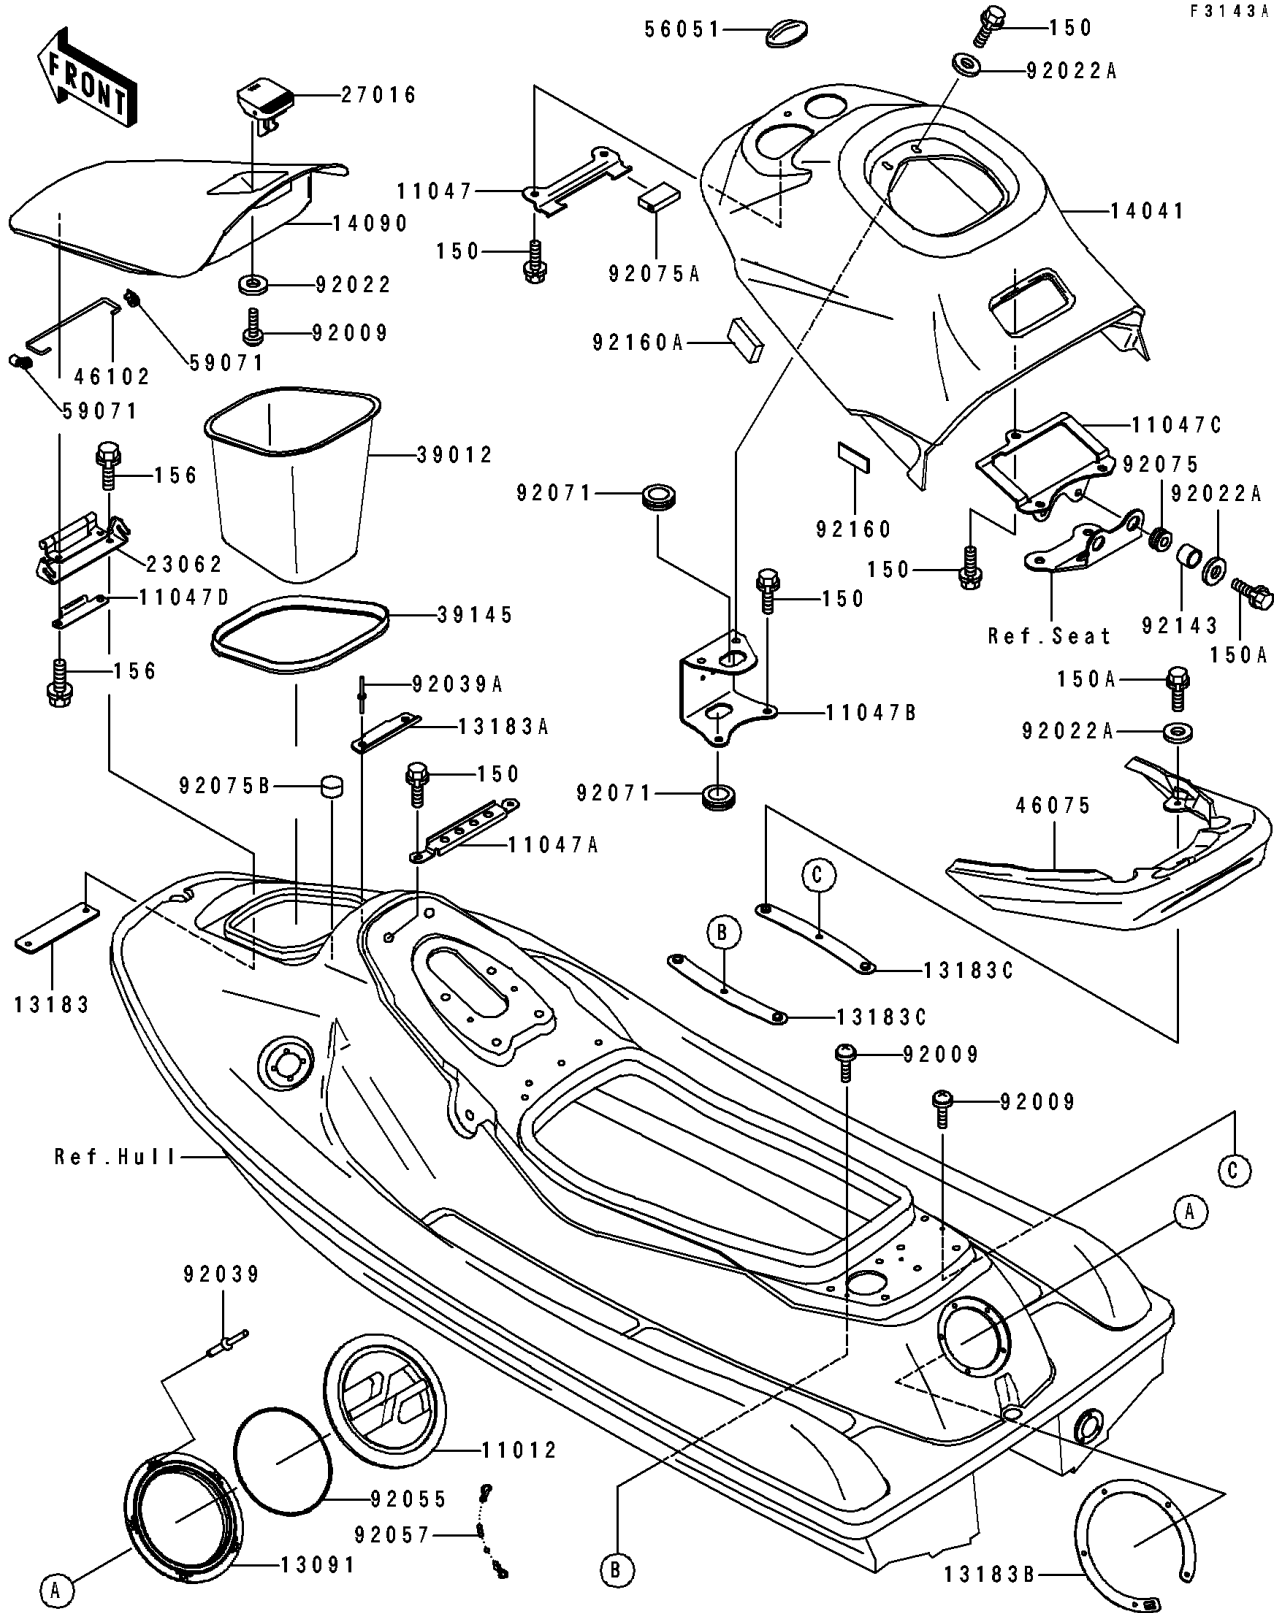

1995 Super Sport XI PARTS DIAGRAM

Hull Fittings(JH750-B2/B3)

1995 Super Sport XI PARTS LIST

Hull Fittings(JH750-B2/B3)

ITEM NAME	PART NUMBER	QUANTITY
CAP,STORAGE,J.WHITE (Ref # 11012)	11012-3758-8U	1
BRACKET,HANDLE POLE COVER,FR (Ref # 11047)	11047-3763	1
BRACKET,HANDLE POLE COVER,FR (Ref # 11047A)	11047-3764	1
BRACKET,HANDLE POLE COVER,CNT (Ref # 11047B)	11047-3765	1
BRACKET,HANDLE POLE COVER,RR (Ref # 11047C)	11047-3773	1
BRACKET,ROD HOLDER (Ref # 11047D)	11047-3779	1
HOLDER,STORAGE,J.WHITE (Ref # 13091)	13091-3766-8U	1
PLATE,HINGE BRACKET (Ref # 13183)	13183-3781	1
PLATE,HOOK (Ref # 13183A)	13183-3801	1
PLATE,STORAGE (Ref # 13183B)	13183-3804	1
PLATE,TAIL GRIP (Ref # 13183C)	13183-3805	2
COVER-COMP,HANDLE POLE,VIOLET (Ref # 14041)	14041-3704-23	1
COVER,HATCH,J.WHITE (Ref # 14090)	14090-3711-8C	1
BRACKET-COMP,HATCH COVER (Ref # 23062)	23062-3705	1
LOCK-ASSY,HATCH COVER (Ref # 27016)	27016-3721	1
CASE-STORAGE (Ref # 39012)	39012-3712	1
TRIM-SEAL,STORAGE CASE (Ref # 39145)	39145-3734	1
GRIP,TAIL,VIOLET (Ref # 46075)	46075-3724-RE	1
ROD (Ref # 46102)	46102-3715	1
MARK,METER PANEL (Ref # 56051)	56051-3701	1
JOINT (Ref # 59071)	59071-1125	2
SCREW,5X16 (Ref # 92009)	92009-3789	4
WASHER,5X16X1.5 (Ref # 92022)	92022-3041	2
WASHER,6.5X20X1.5 (Ref # 92022A)	92022-3710	8
RIVET (Ref # 92039)	92039-3714	5
RIVET (Ref # 92039A)	92039-3753	2
RING-O,ID=131.6MM (Ref # 92055)	92055-3732	1
CHAIN,COVER,L=100 (Ref # 92057)	92057-3704	1
GROMMET (Ref # 92071)	92071-3704	2

1995 Super Sport XI PARTS LIST

Hull Fittings(JH750-B2/B3)

ITEM NAME	PART NUMBER	QUANTITY
DAMPER (Ref # 92075)	92075-105	2
DAMPER (Ref # 92075A)	92075-1446	2
DAMPER (Ref # 92075B)	92075-3760	2
COLLAR,7.5X10.5X7.2 (Ref # 92143)	92143-3730	2
DAMPER (Ref # 92160)	92160-3792	2
DAMPER (Ref # 92160A)	92160-3808	2
BOLT-WS,6X14 (Ref # 150)	150R0614	11
BOLT-WS,6X20 (Ref # 150A)	150R0620	6
BOLT-WP,6X18 (Ref # 156)	156R0618	4