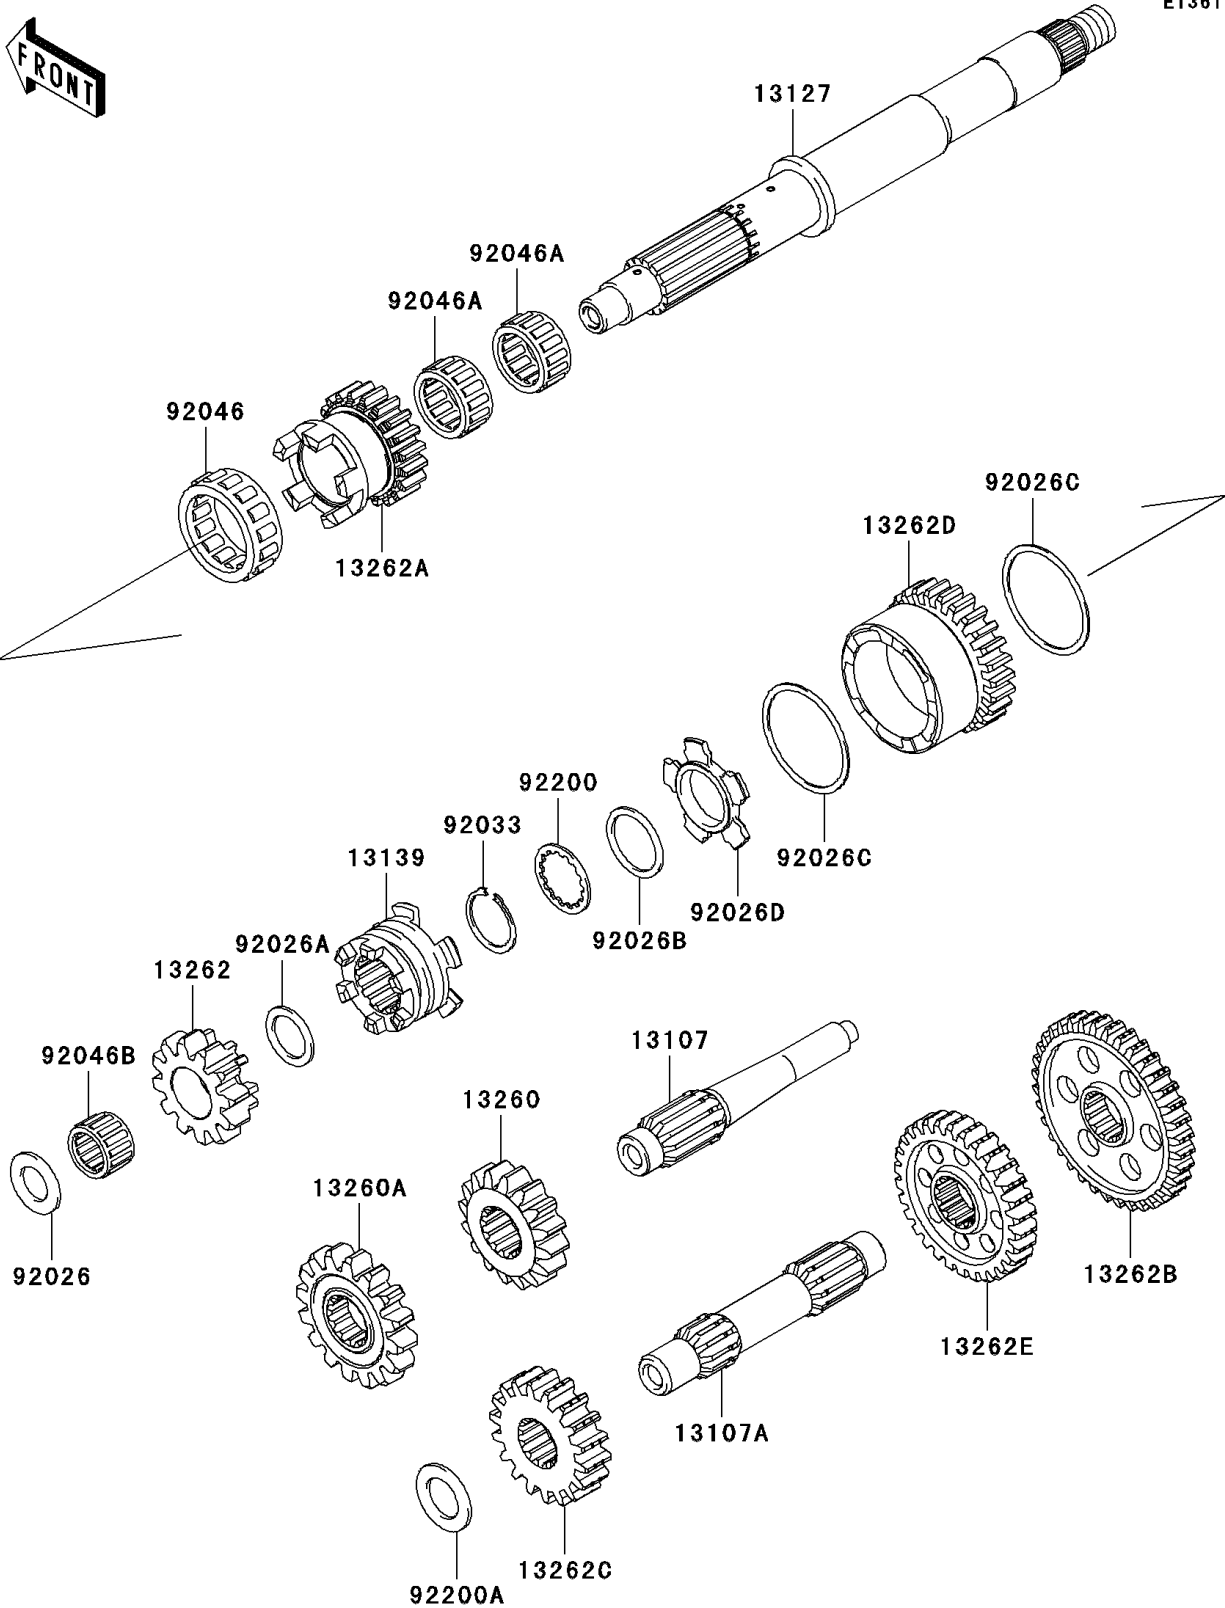

2008 Teryx® 750 4x4 NRA OUTDOORS™ PARTS DIAGRAM

Transmission

E1361

2008 Teryx® 750 4x4 NRA OUTDOORS™ PARTS LIST

Transmission

ITEM NAME	PART NUMBER	QUANTITY
SHAFT,REVERSE,IDLE (Ref # 13107)	13107-0158	1
SHAFT,COUNTER (Ref # 13107A)	13107-0177	1
SHAFT-TRANSMISSION INPUT (Ref # 13127)	13127-0049	1
SHIFTER (Ref # 13139)	13139-0003	1
GEAR,OUTPUT REVERSE,16T (Ref # 13260)	13260-1872	1
GEAR,DRIVEN REVERSE,16T (Ref # 13260A)	13260-1873	1
GEAR,INPUT REVERSE,12T (Ref # 13262)	13262-0235	1
GEAR,INPUT LOW,20T (Ref # 13262A)	13262-0545	1
GEAR,OUTPUT LOW,36T (Ref # 13262B)	13262-0546	1
GEAR,OUTPUT DRIVE,18T (Ref # 13262C)	13262-0547	1
GEAR,INPUT HI,26T (Ref # 13262D)	13262-0573	1
GEAR,OUTPUT HI,30T (Ref # 13262E)	13262-0574	1
SPACER,17.3X30X2.0 (Ref # 92026)	92026-1415	1
SPACER,21.2X29X1.6 (Ref # 92026A)	92026-1568	1
SPACER,28.2X34.5X1.6 (Ref # 92026B)	92026-1587	1
SPACER,48.2X54.3X1.0 (Ref # 92026C)	92026-1599	2
SPACER,HI&LOW (Ref # 92026D)	92026-1600	1
RING-SNAP,25.9X30.6X1.2 (Ref # 92033)	92033-1037	1
BEARING-NEEDLE,HIGH GEAR (Ref # 92046)	92046-1276	1
BEARING-NEEDLE,FWF-283317 (Ref # 92046A)	92046-1278	2
BEARING-NEEDLE,REVERSE GEAR (Ref # 92046B)	92046-1279	1
WASHER,28.5X34.0X1.5 (Ref # 92200)	92200-1240	1
WASHER,20.3X33X2.0 (Ref # 92200A)	92200-1351	1