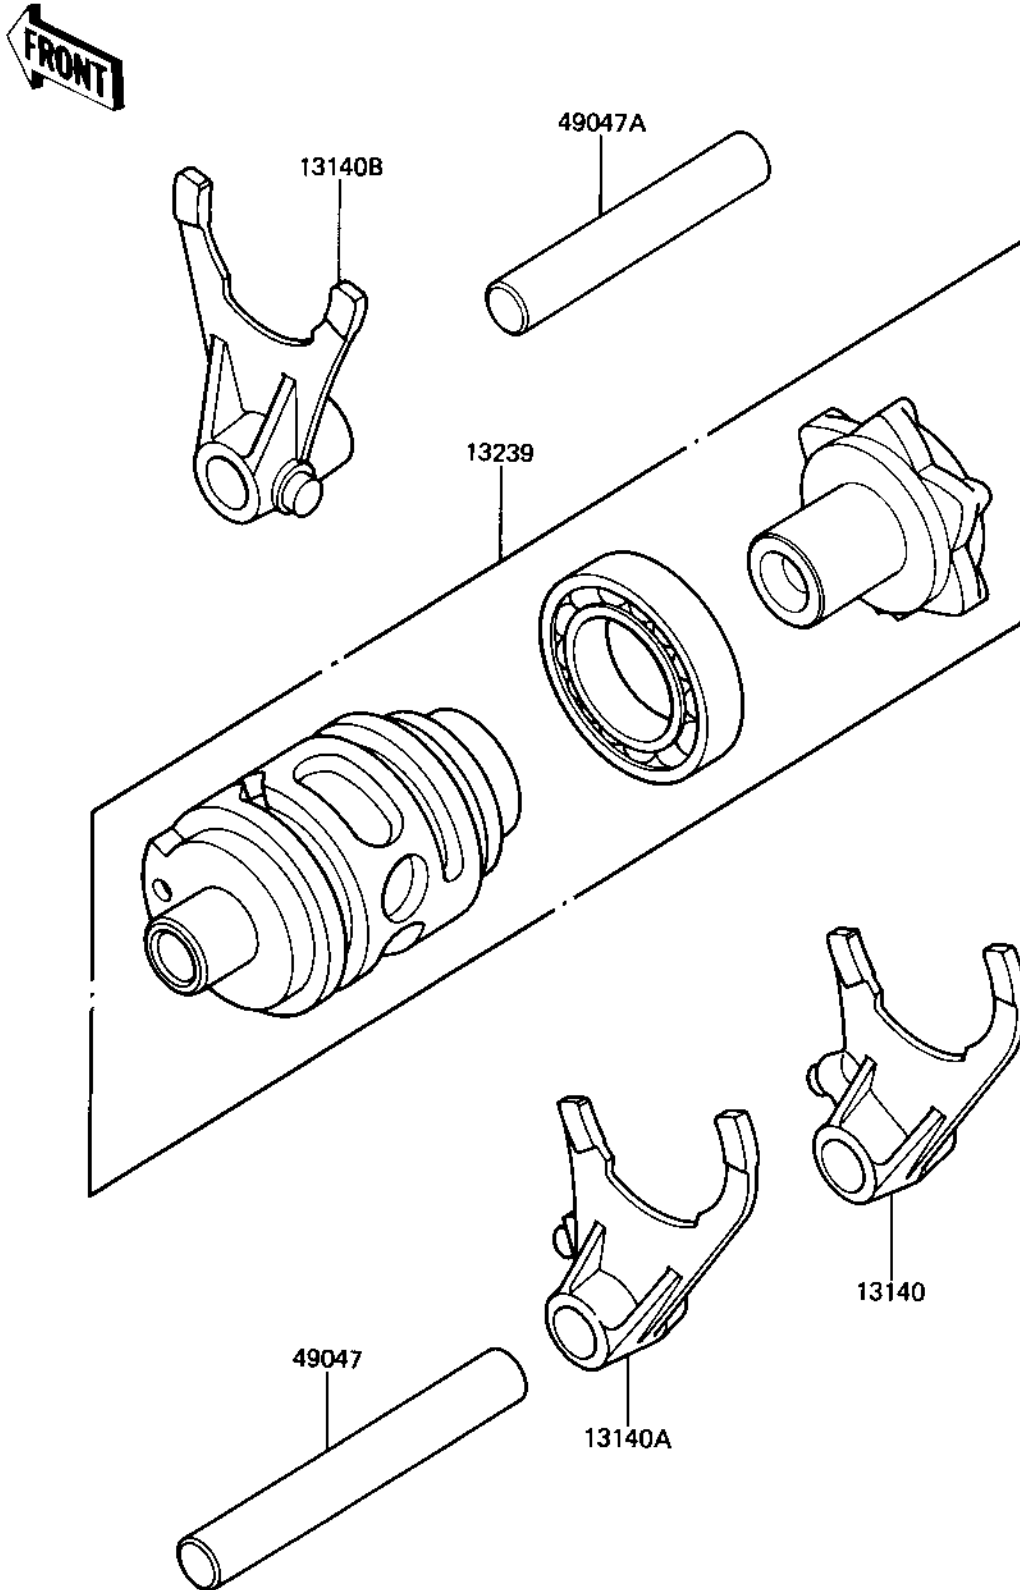

1983 KX500 PARTS DIAGRAM

GEAR CHANGE DRUM & FORKS ('83 A1)

E1362-0059

1983 KX500 PARTS LIST

GEAR CHANGE DRUM & FORKS ('83 A1)

ITEM NAME	PART NUMBER	QUANTITY
FORK-SHIFT,LOW (Ref # 13140)	13140-1057	1
FORK-SHIFT,2ND&3RD (Ref # 13140A)	13140-1058	1
FORK-SHIFT,4TH&TOP (Ref # 13140B)	13140-1059	1
DRUM-ASSY-CHANGE (Ref # 13239)	13239-1061	1
RODSHIFT,SHORT (Ref # 49047)	13209-014	1
ROD,SHIFT,L=65M/M (Ref # 49047A)	49047-1011	1