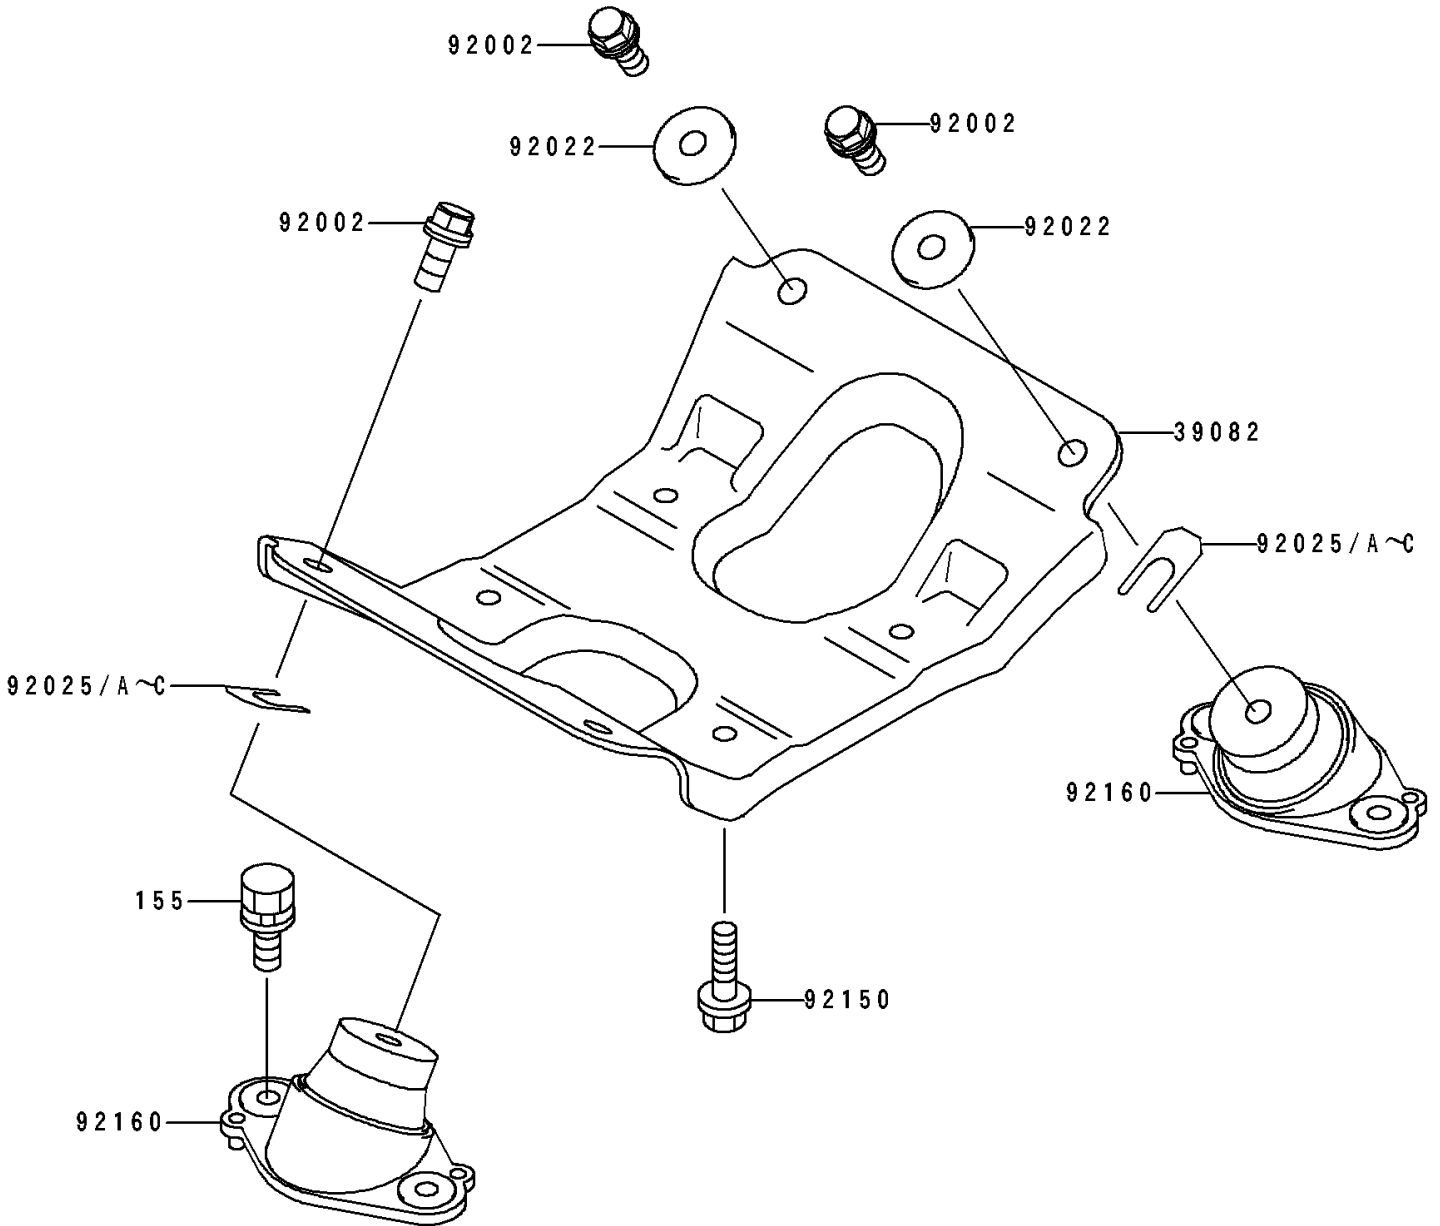

1994 Super Sport XI PARTS DIAGRAM

Engine Mount

F3144

1994 Super Sport XI PARTS LIST

Engine Mount

ITEM NAME	PART NUMBER	QUANTITY
MOUNT-ENGINE (Ref # 39082)	39082-3705	1
BOLT,10X25 (Ref # 92002)	92002-3770	4
WASHER,32X10.5X4 (Ref # 92022)	92022-3023	4
SHIM,T=0.3MM (Ref # 92025)	92025-3705	AR
SHIM,T=0.5MM (Ref # 92025A)	92025-3706	AR
SHIM,T=1.0MM (Ref # 92025B)	92025-3707	AR
SHIM,T=1.5MM (Ref # 92025C)	92025-3708	AR
BOLT,10X25 (Ref # 92150)	92150-3818	4
DAMPER,ENGINE MOUNT (Ref # 92160)	92160-3757	4
BOLT-WSP-SMALL,8X20 (Ref # 155)	155R0820	8