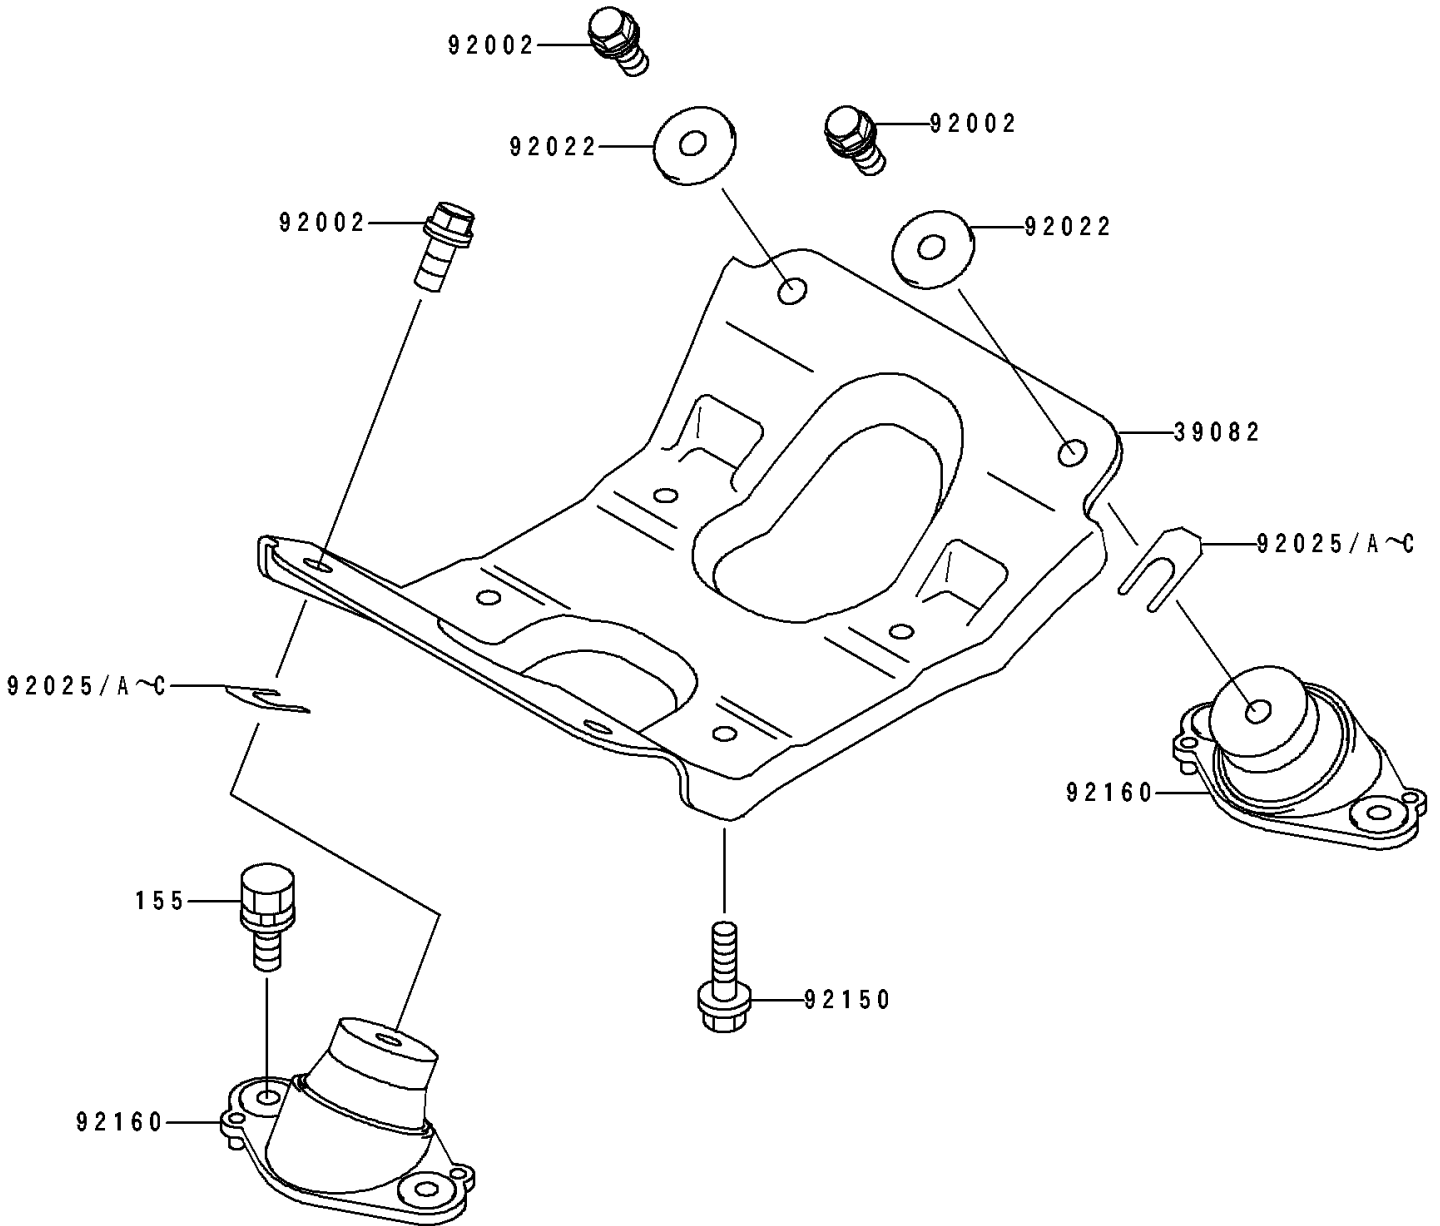

1995 Super Sport XI PARTS DIAGRAM

Engine Mount

F3144

1995 Super Sport XI PARTS LIST

Engine Mount

ITEM NAME	PART NUMBER	QUANTITY
MOUNT-ENGINE (Ref # 39082)	39082-3705	1
BOLT,10X25 (Ref # 92002)	92002-3770	4
WASHER,32X10.5X4 (Ref # 92022)	92022-3023	4
SHIM,T=0.3MM (Ref # 92025)	92025-3705	AR
SHIM,T=0.5MM (Ref # 92025A)	92025-3706	AR
SHIM,T=1.0MM (Ref # 92025B)	92025-3707	AR
SHIM,T=1.5MM (Ref # 92025C)	92025-3708	AR
BOLT,10X25 (Ref # 92150)	92150-3818	4
DAMPER,ENGINE MOUNT (Ref # 92160)	92160-3757	4
BOLT-WSP-SMALL,8X20 (Ref # 155)	155R0820	8