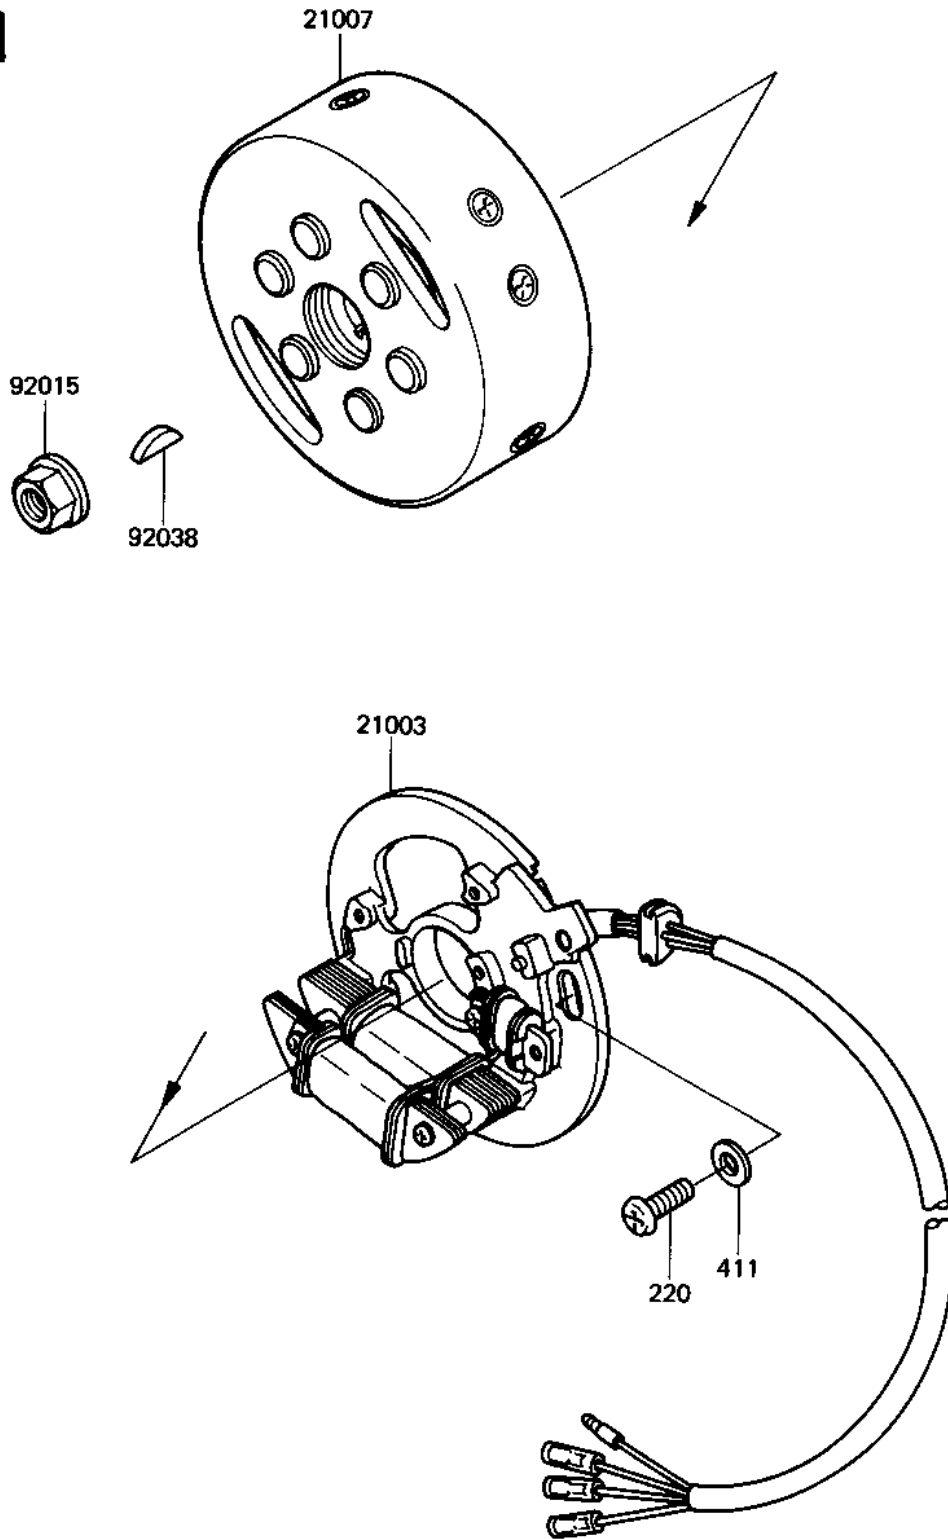

1983 KX500 PARTS DIAGRAM

GENERATOR ('83 A1)

E1810-0071

1983 KX500 PARTS LIST

GENERATOR ('83 A1)

ITEM NAME	PART NUMBER	QUANTITY
STATOR (Ref # 21003)	21003-1086	1
ROTOR (Ref # 21007)	21007-1052	1
NUT-12MM (Ref # 92015)	92015-1156	1
WOODRUFF KEY (Ref # 92038)	92038-001	1
SCREW PAN HEAD 6X16 (Ref # 220)	220B0616	2
WASHER PLAIN 6MM (Ref # 411)	411B0600	2