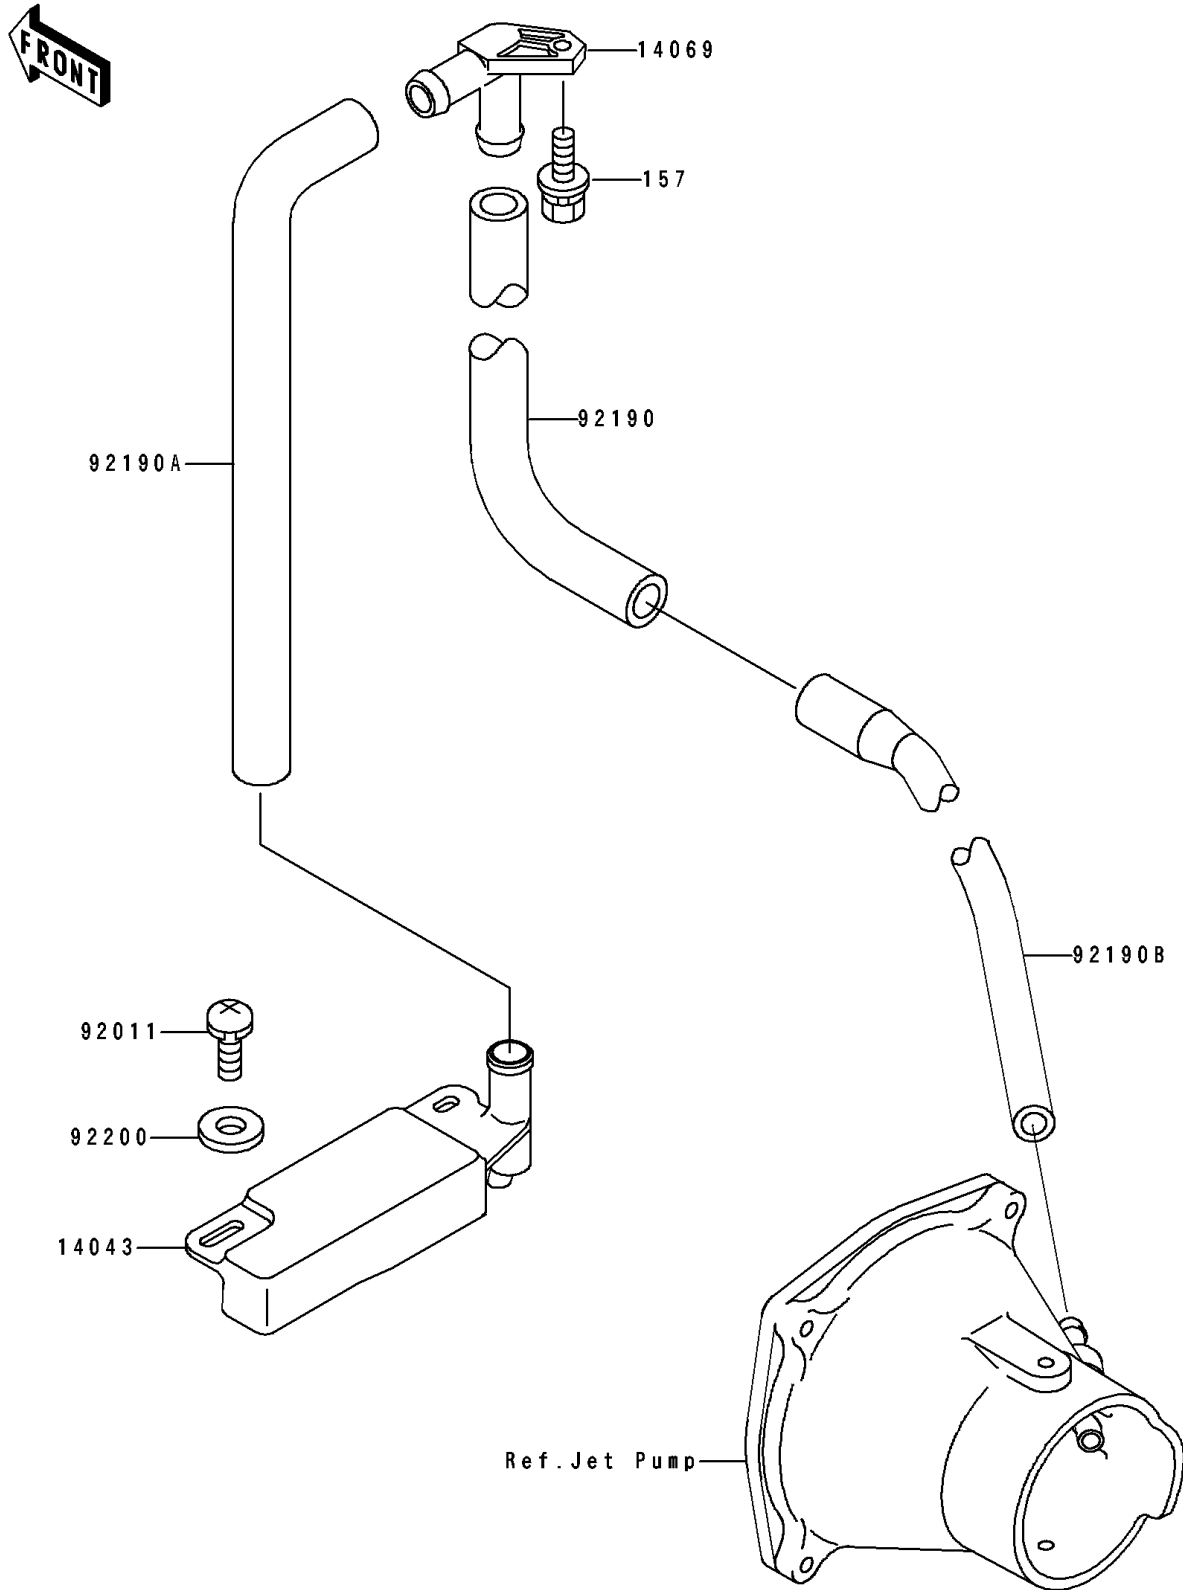

# 1993 Super Sport XI PARTS DIAGRAM

Bilge System

F 3 1 4 5

# 1993 Super Sport XI PARTS LIST

## Bilge System

ITEM NAME	PART NUMBER	QUANTITY
FILTER (Ref # 14043)	14043-3708	1
BREATHER (Ref # 14069)	14069-3708	1
SCREW,TAPPING (Ref # 92011)	92011-561	2
TUBE,BREATHER-BULKHEAD (Ref # 92190)	92190-3772	1
TUBE,FILTER-BREATHER (Ref # 92190A)	92190-3848	1
TUBE,HULL-NOZZLE (Ref # 92190B)	92190-3908	1
WASHER,5.9X16X1.5 (Ref # 92200)	92200-3714	2
BOLT-WSP,6X18 (Ref # 157)	157R0618	1