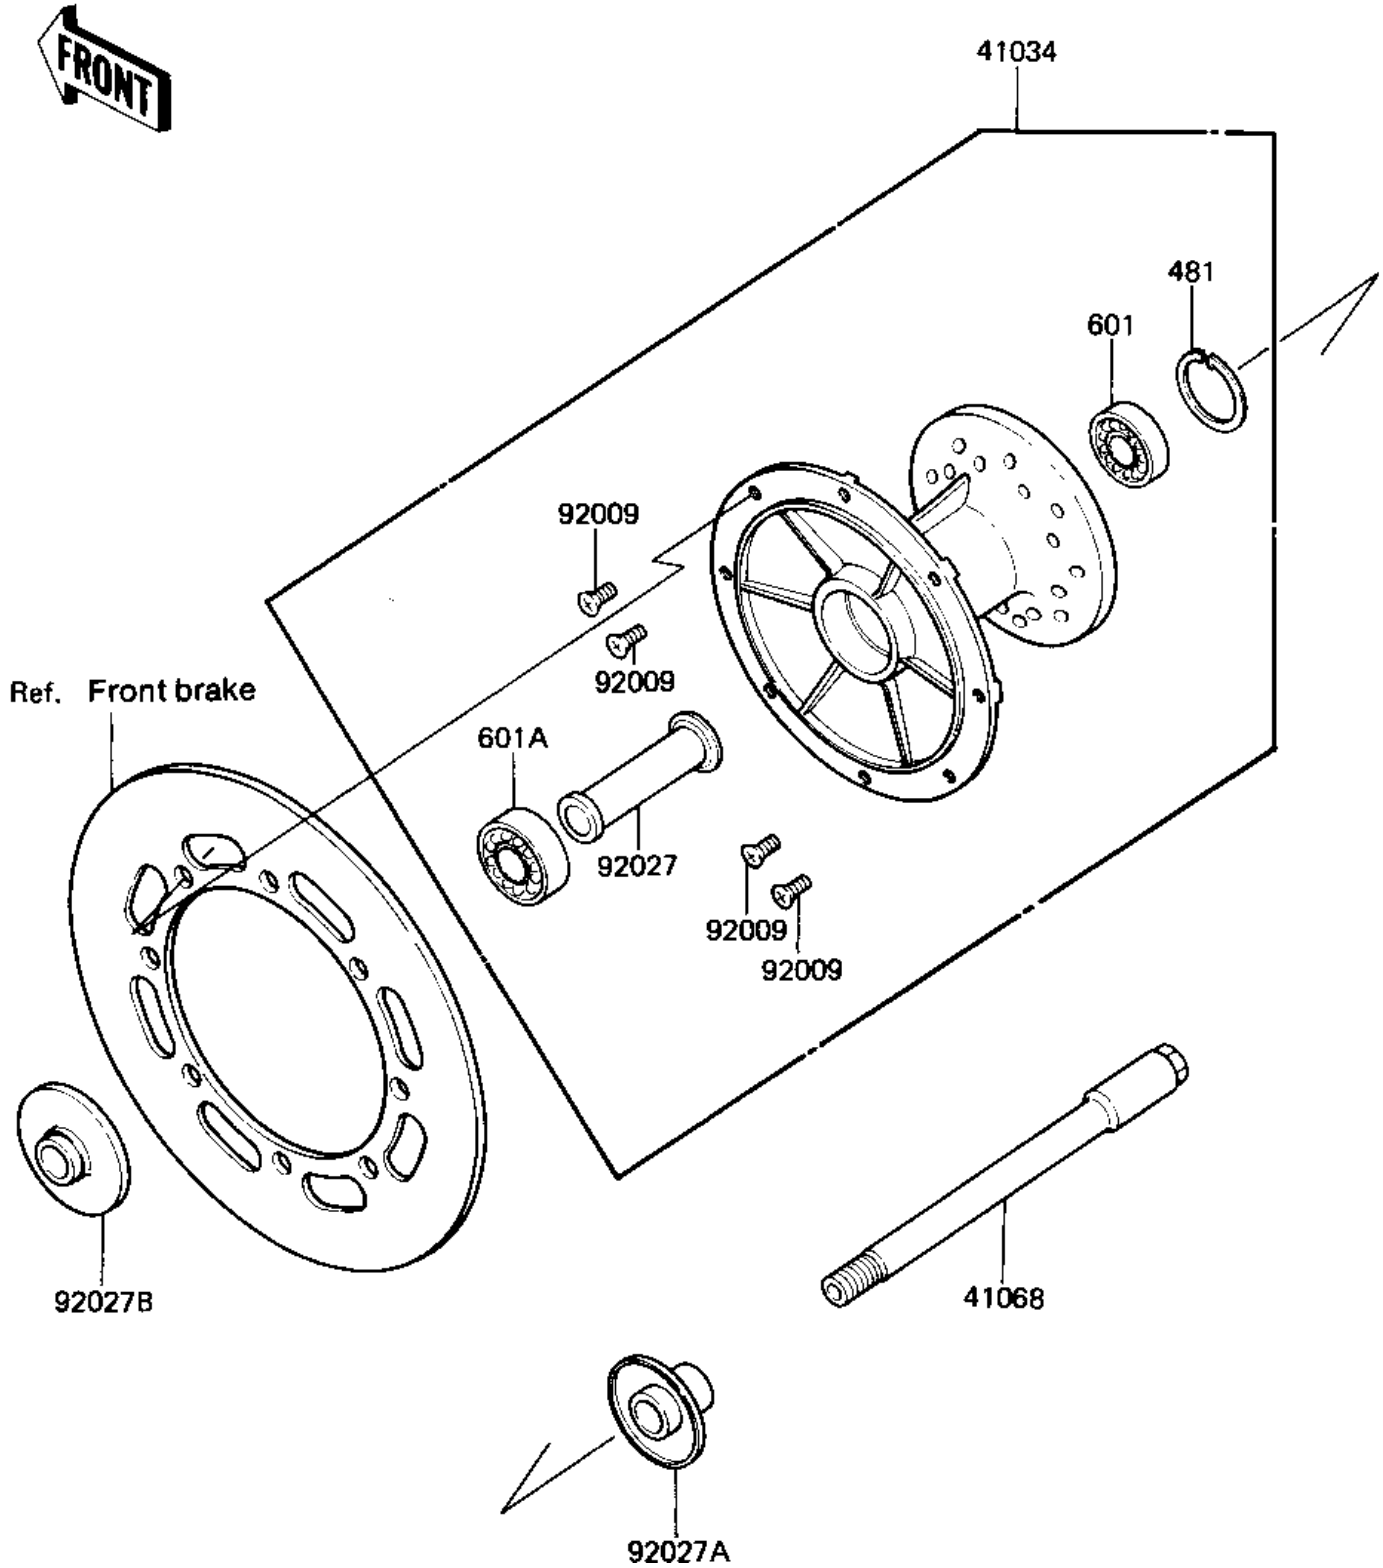

1983 KX500 PARTS DIAGRAM

FRONT HUB (83 A1)

F2230-0050

1983 KX500 PARTS LIST

FRONT HUB ('83 A1)

ITEM NAME	PART NUMBER	QUANTITY
DRUM-ASSY,FR BRK (Ref # 41034)	41034-1052	1
AXLE,FRONT (Ref # 41068)	41068-1069	1
SCREW,6X10 (Ref # 92009)	92009-1375	8
COLLAR (Ref # 92027)	92027-1374	1
COLLAR (Ref # 92027A)	92027-1375	1
COLLAR (Ref # 92027B)	92027-1377	1
CIRCLIP,35MM (Ref # 481)	481J3500	1
BEARING BALL #6202UC3 (Ref # 601)	601B6202U	1
BEARING BALL #6203UC3/2A (Ref # 601A)	601B6203U	1