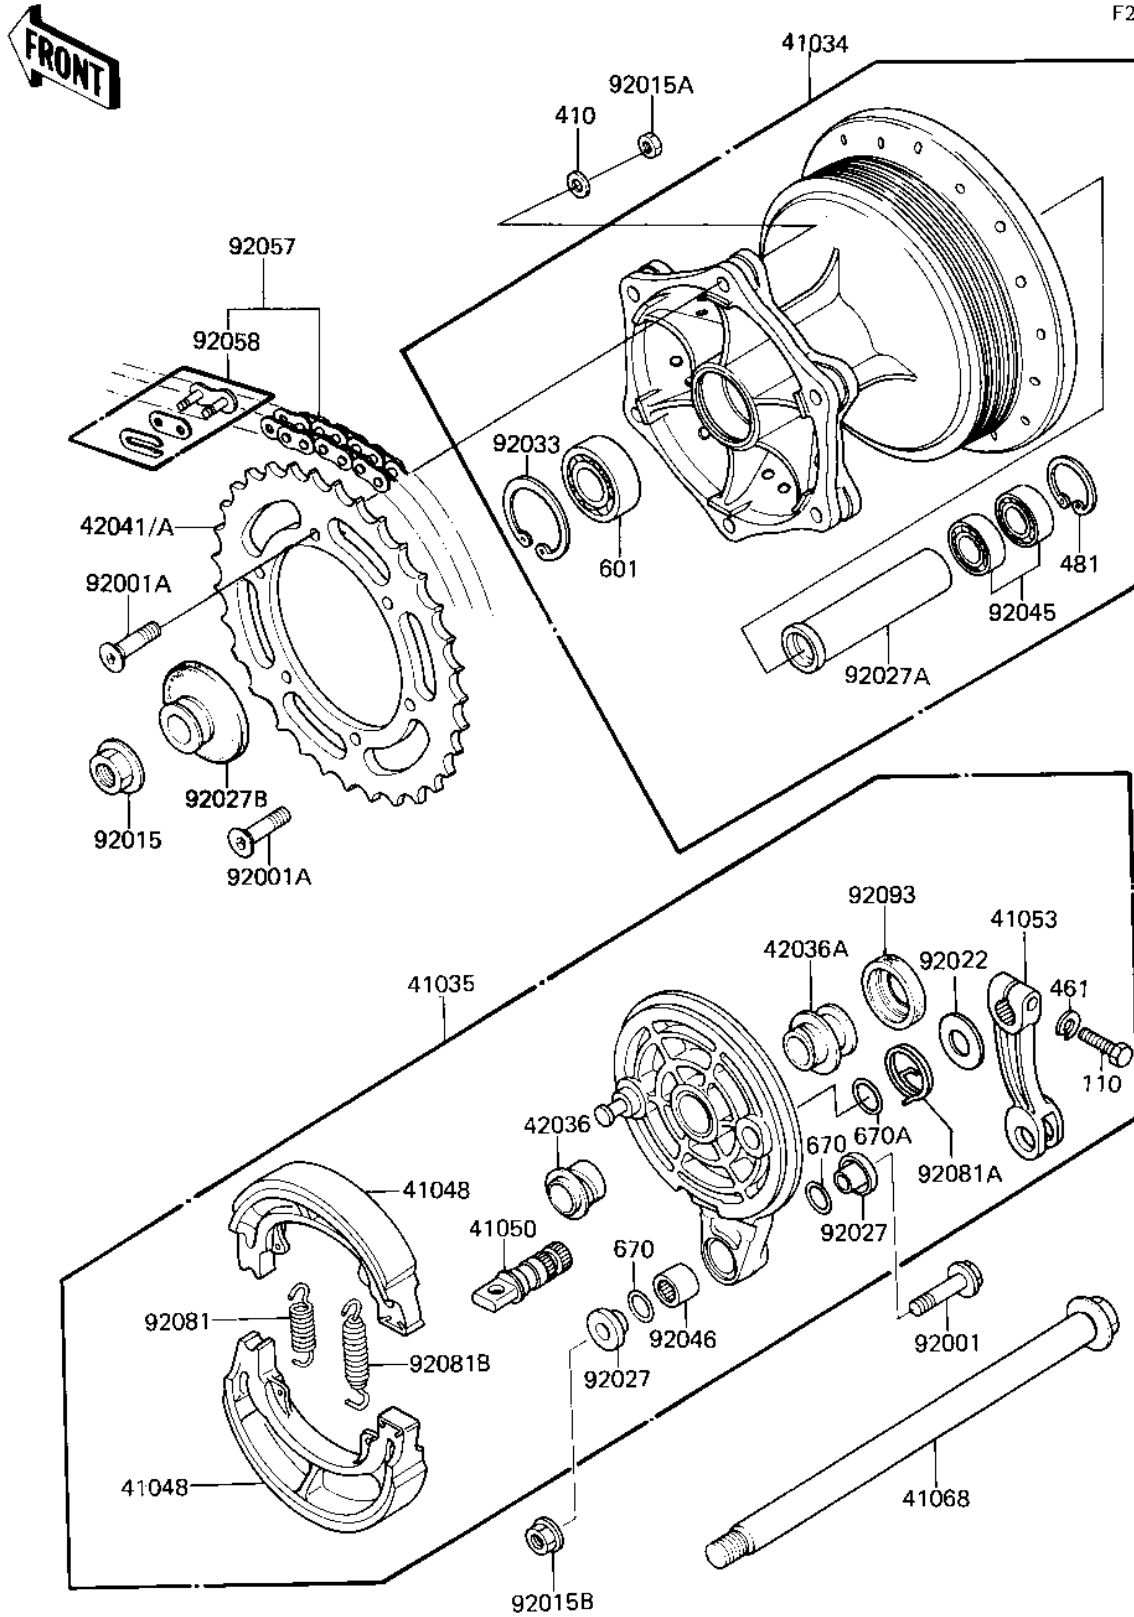

# 1983 KX500 PARTS DIAGRAM

REAR HUB/BRAKE/CHAIN ('83 A1)

F2240-0101

# 1983 KX500 PARTS LIST

REAR HUB/BRAKE/CHAIN ('83 A1)

ITEM NAME	PART NUMBER	QUANTITY
DRUM-ASSY,REAR BRAKE (Ref # 41034)	41034-5005	1
PANEL-ASSY-BRAKE,RR (Ref # 41035)	41035-1107	1
SHOE,BRAKE (Ref # 41048)	42019-010	2
CAM-BRAKE,RR (Ref # 41050)	41050-1027	1
LEVER-BRAKE CAM.RR (Ref # 41053)	41053-1034	1
AXLE,RR,L=264 (Ref # 41068)	41068-1076	1
SLEEVE (Ref # 42036)	42036-1052	1
SLEEVE (Ref # 42036A)	42036-1053	1
SPROCKET-HUB,43T (Ref # 42041)	42041-1127	1
SPROCKET-HUB,45T (Ref # 42041A)	42041-1154	1
BOLT,FLANGED,8X38 (Ref # 92001)	92001-1178	1
BOLT (Ref # 92001A)	92001-1521	6
NUT,16M/M (Ref # 92015)	92015-1015	1
NUT,8MM (Ref # 92015A)	92015-1134	6
NUT-8MM (Ref # 92015B)	92015-1143	1
WASHER,14X30X0.8 (Ref # 92022)	92022-1402	1
COLLAR (Ref # 92027)	92027-1040	2
COLLAR (Ref # 92027A)	92027-1384	1
COLLAR (Ref # 92027B)	92027-1385	1
RING, SNAP,43.5M/M (Ref # 92033)	92033-1040	1
BEARING-BALL,#6003UC3 (Ref # 92045)	601B6003U	2
BEARING,NEEDLE (Ref # 92046)	92046-1009	1
CHAIN,DRIVE,DID520DS (Ref # 92057)	92057-1073	1
JOINT,DRIVE CHAIN (Ref # 92058)	92058-1013	1
SPRING,BRAKE SHOE (Ref # 92081)	92081-1766	1
SPRING,BRAKE LEVER (Ref # 92081A)	92081-1520	1
SPRING,BRAKE SHOE (Ref # 92081B)	92081-1550	1
OIL SEAL (Ref # 92093)	92093-1004	1
BOLT-UPSET (Ref # 110)	112G0622	1

# 1983 KX500 PARTS LIST

REAR HUB/BRAKE/CHAIN ('83 A1)

ITEM NAME	PART NUMBER	QUANTITY
WASHER PLAIN 8MM (Ref # 410)	410B0800	6
WASHER SPRING 6MM (Ref # 461)	461F0600	1
CIRCLIP,35MM (Ref # 481)	481J3500	1
BEARING BALL #6203UC3/2A (Ref # 601)	601B6203U	1
"O" RING (Ref # 670)	670B2011	2
"O" RING,15MM (Ref # 670A)	670B2015	1