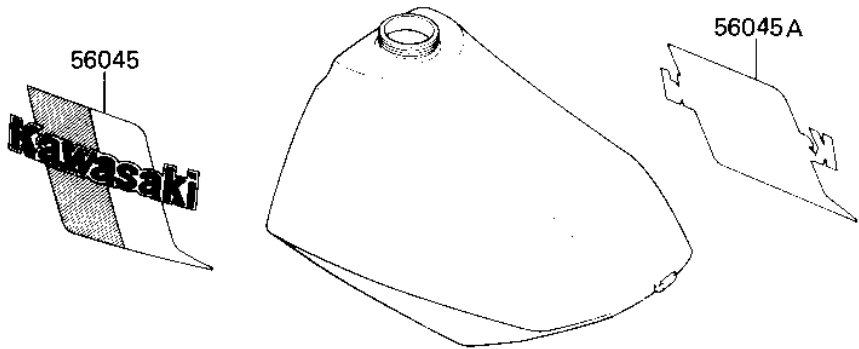

# 1983 KX500 PARTS DIAGRAM

LABELS ('83 A1)

F2860-0163

# 1983 KX500 PARTS LIST

LABELS ('83 A1)

ITEM NAME	PART NUMBER	QUANTITY
MARK,SIDE COVER (Ref # 56018)	56018-1363	2
MARK,SWING ARM,UNI-TR (Ref # 56018A)	56018-1364	2
PATTERN,FUEL TANK,LH (Ref # 56045)	56046-1376	1
PATTERN,FUEL TANK,RH (Ref # 56045A)	56046-1377	1