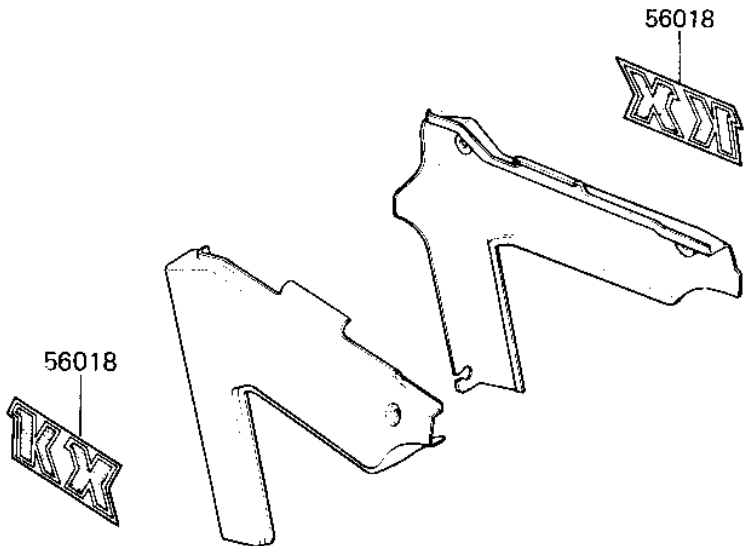

# 1983 KX500 PARTS DIAGRAM

LABELS ('83 A1)

F2860-0163

# 1983 KX500 PARTS LIST

LABELS ('83 A1)

ITEM NAME	PART NUMBER	QUANTITY
MARK,SIDE COVER (Ref # 56018)	56018-1363	2
MARK,SWING ARM,UNI-TR (Ref # 56018A)	56018-1364	2
PATTERN,FUEL TANK,LH (Ref # 56045)	56046-1376	1
PATTERN,FUEL TANK,RH (Ref # 56045A)	56046-1377	1