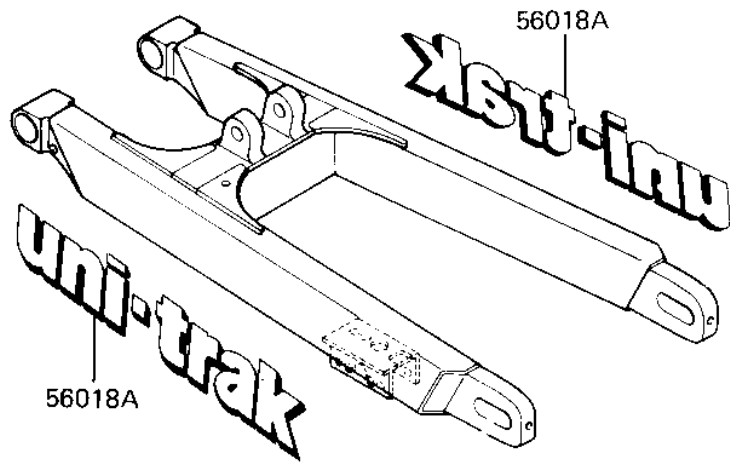

# 1983 KX500 PARTS DIAGRAM

LABELS ('83 A1)

F2860-0163

# 1983 KX500 PARTS LIST

LABELS ('83 A1)

ITEM NAME	PART NUMBER	QUANTITY
MARK,SIDE COVER (Ref # 56018)	56018-1363	2
MARK,SWING ARM,UNI-TR (Ref # 56018A)	56018-1364	2
PATTERN,FUEL TANK,LH (Ref # 56045)	56046-1376	1
PATTERN,FUEL TANK,RH (Ref # 56045A)	56046-1377	1