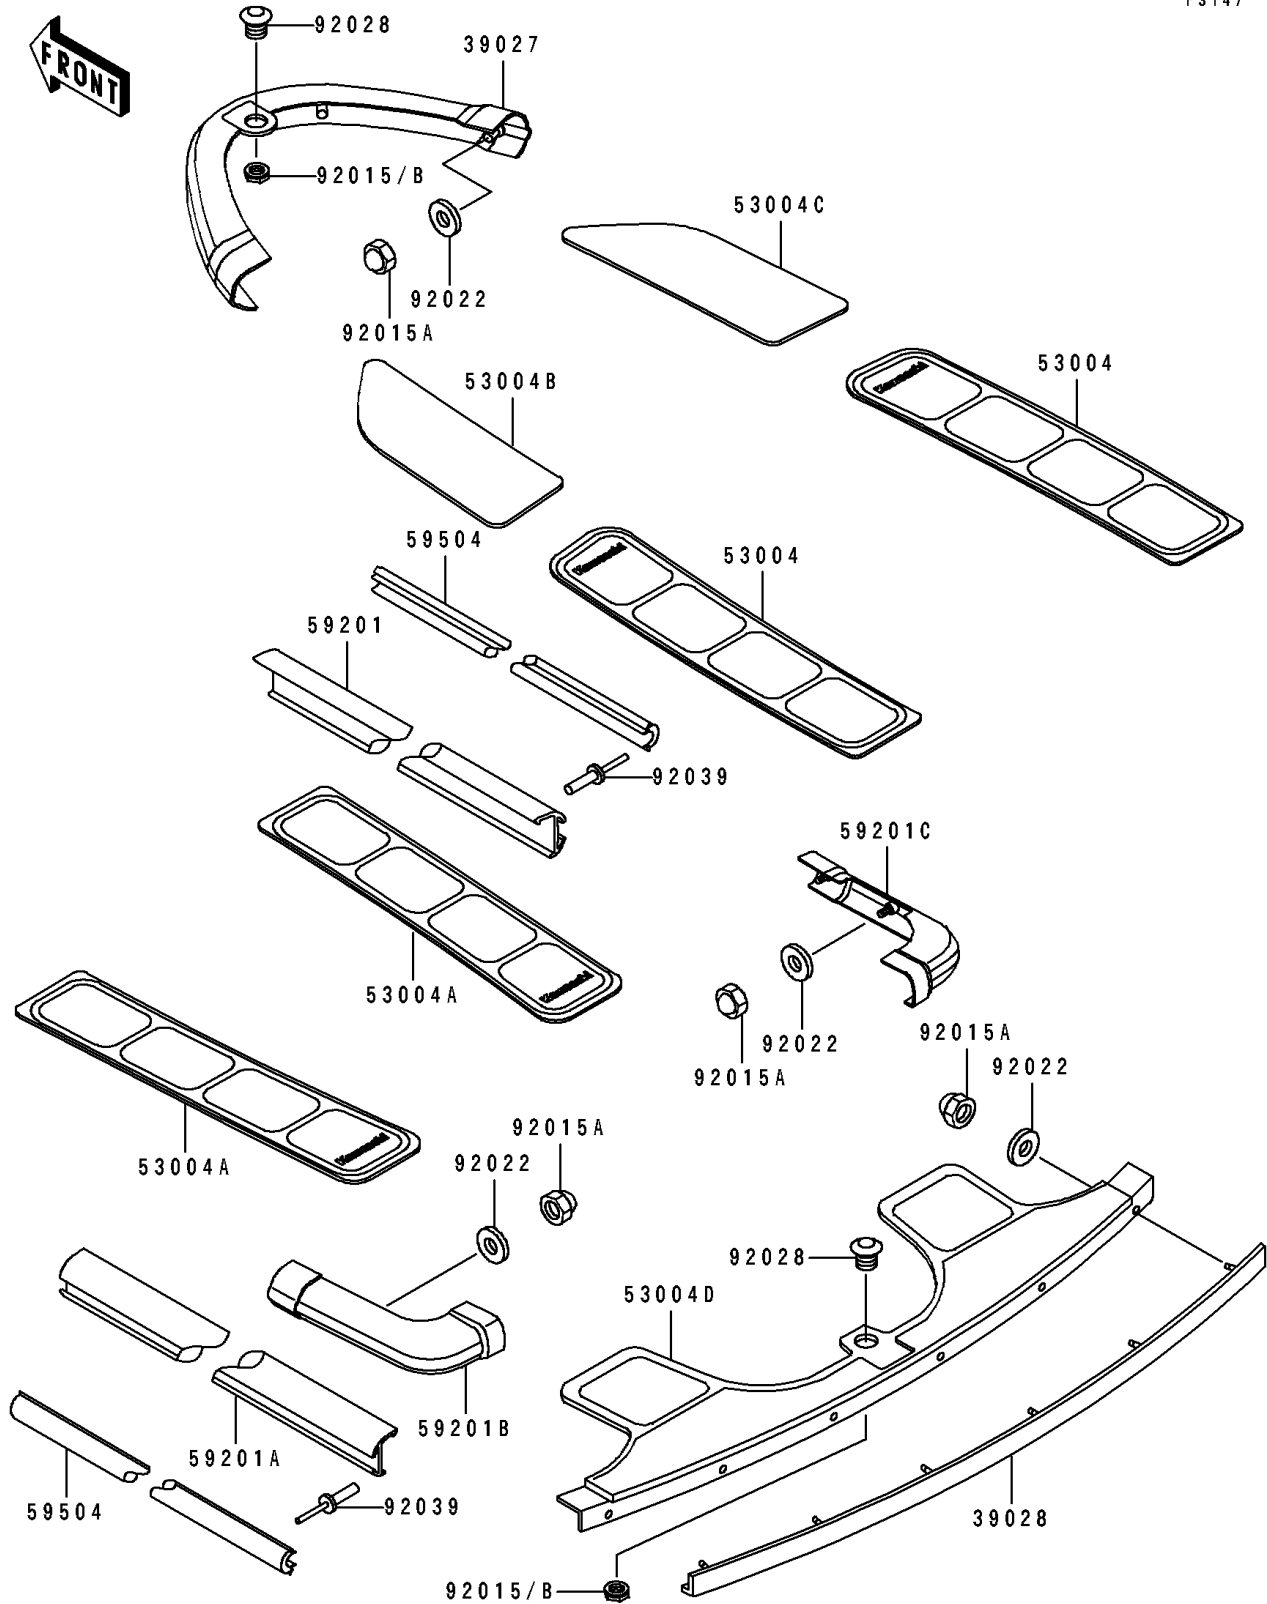

1993 Super Sport XI PARTS DIAGRAM

Pads

F3147

1993 Super Sport XI PARTS LIST

Pads

ITEM NAME	PART NUMBER	QUANTITY
BUMPER-FRONT,VIOLET (Ref # 39027)	39027-3725-RE	1
BUMPER-REAR,VIOLET (Ref # 39028)	39028-3725-RE	1
MAT,FLOOR,FR,VIOLET (Ref # 53004)	53004-3741-RE	2
MAT,FLOOR,RR,VIOLET (Ref # 53004A)	53004-3742-RE	2
MAT,FOOT BOARD,LH,VIOLET (Ref # 53004B)	53004-3743-RE	1
MAT,FOOT BOARD,RH,VIOLET (Ref # 53004C)	53004-3744-RE	1
MAT,REAR BUMPER,VIOLET (Ref # 53004D)	53004-3745-RE	1
BUMPER,SIDE,RH,VIOLET (Ref # 59201)	59201-3734-RE	1
BUMPER,SIDE,LH,VIOLET (Ref # 59201A)	59201-3741-RE	1
BUMPER,CORNER,LH,VIOLET (Ref # 59201B)	59201-3747-RE	1
BUMPER,CORNER,RH,VIOLET (Ref # 59201C)	59201-3748-RE	1
INSERT-BOAT FENDER,VIOLET (Ref # 59504)	59504-3708-RE	2
NUT (Ref # 92015)	92015-3779	2
NUT,CAP,5MM (Ref # 92015A)	92015-3802	16
WASHER,5X16X1.5 (Ref # 92022)	92022-3041	18
BUSHING (Ref # 92028)	92028-3734	2
RIVET (Ref # 92039)	92039-3747	20