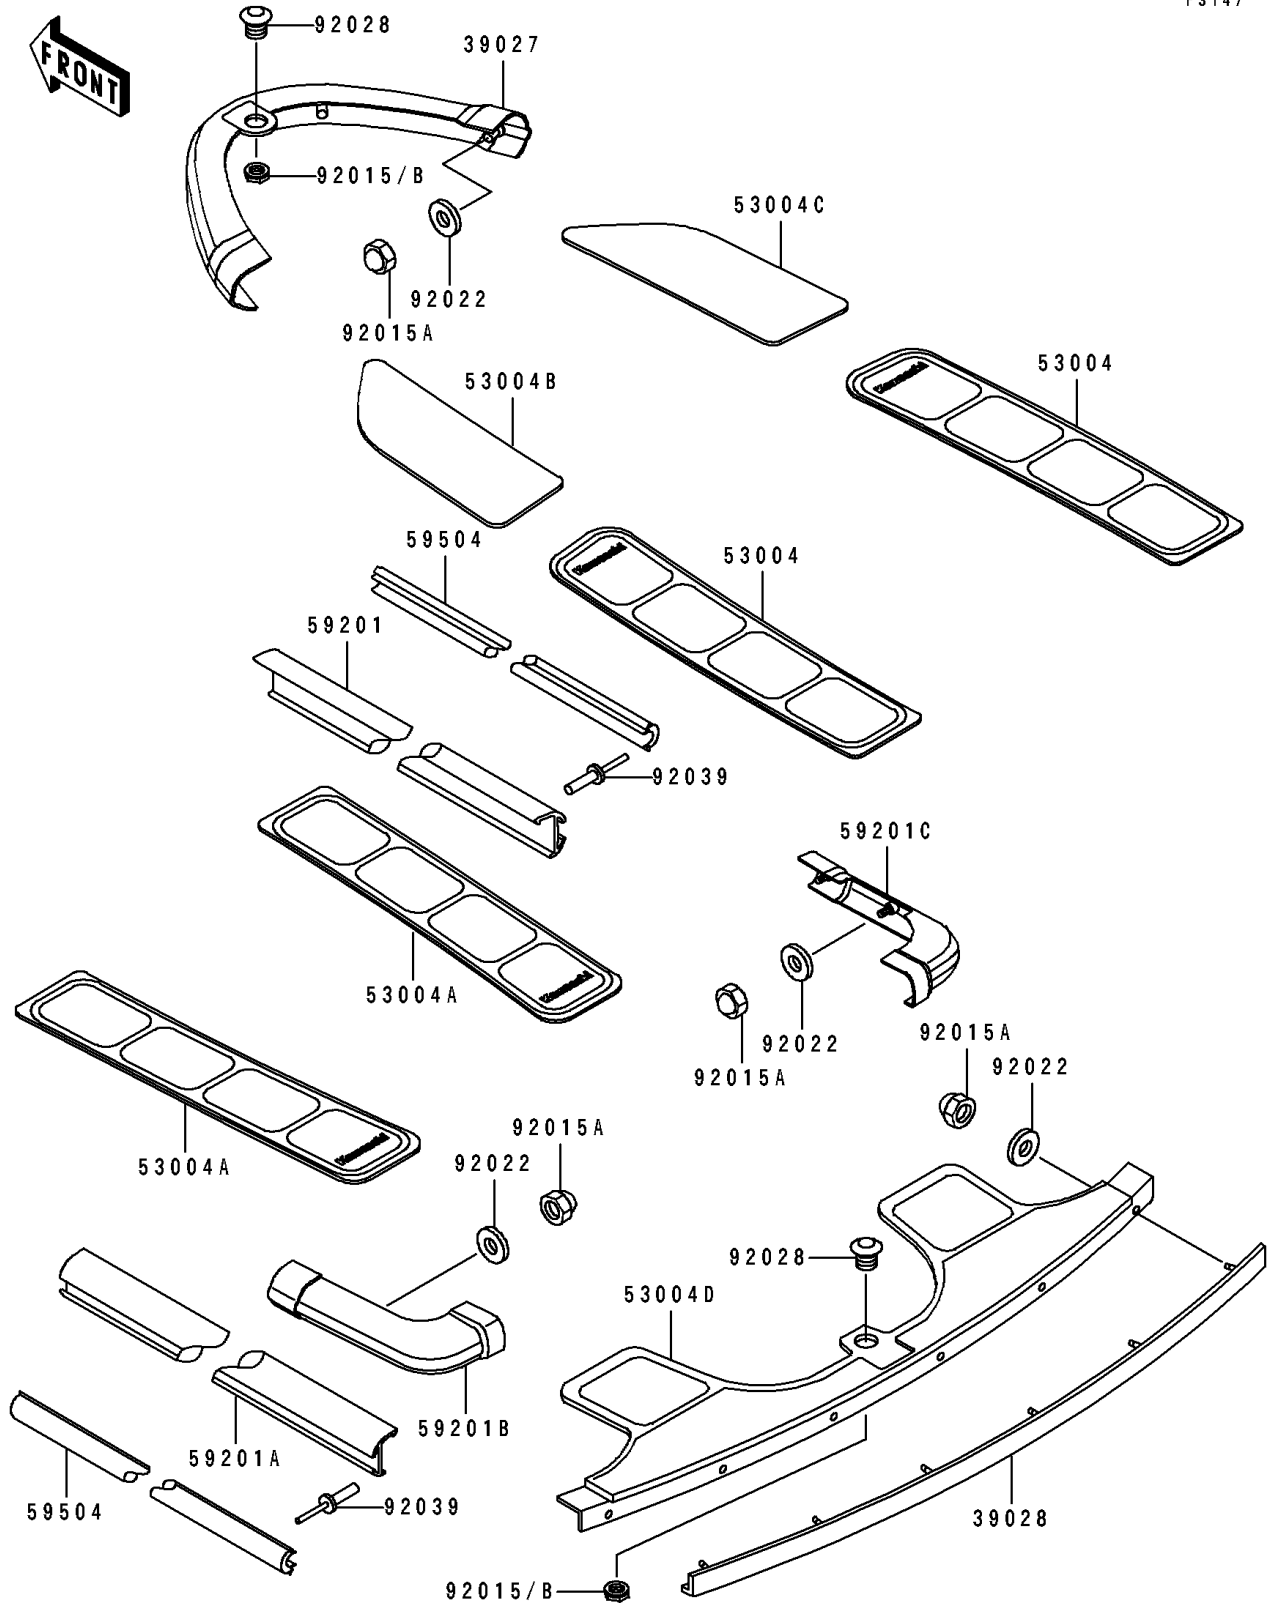

# 1994 Super Sport XI PARTS DIAGRAM

Pads

F3147

# 1994 Super Sport XI PARTS LIST

## Pads

ITEM NAME	PART NUMBER	QUANTITY
BUMPER-FRONT,VIOLET (Ref # 39027)	39027-3725-RE	1
BUMPER-REAR,VIOLET (Ref # 39028)	39028-3725-RE	1
MAT,FLOOR,FR,VIOLET (Ref # 53004)	53004-3741-RE	2
MAT,FLOOR,RR,VIOLET (Ref # 53004A)	53004-3742-RE	2
MAT,FOOT BOARD,LH,VIOLET (Ref # 53004B)	53004-3743-RE	1
MAT,FOOT BOARD,RH,VIOLET (Ref # 53004C)	53004-3744-RE	1
MAT,REAR BUMPER,VIOLET (Ref # 53004D)	53004-3745-RE	1
BUMPER,SIDE,RH,VIOLET (Ref # 59201)	59201-3734-RE	1
BUMPER,SIDE,LH,VIOLET (Ref # 59201A)	59201-3741-RE	1
BUMPER,CORNER,LH,VIOLET (Ref # 59201B)	59201-3747-RE	1
BUMPER,CORNER,RH,VIOLET (Ref # 59201C)	59201-3748-RE	1
INSERT-BOAT FENDER,VIOLET (Ref # 59504)	59504-3708-RE	2
NUT,CAP,5MM (Ref # 92015A)	92015-3802	16
NUT,26MM (Ref # 92015B)	92015-3840	2
WASHER,5X16X1.5 (Ref # 92022)	92022-3041	18
BUSHING (Ref # 92028)	92028-3734	2
RIVET (Ref # 92039)	92039-3747	20