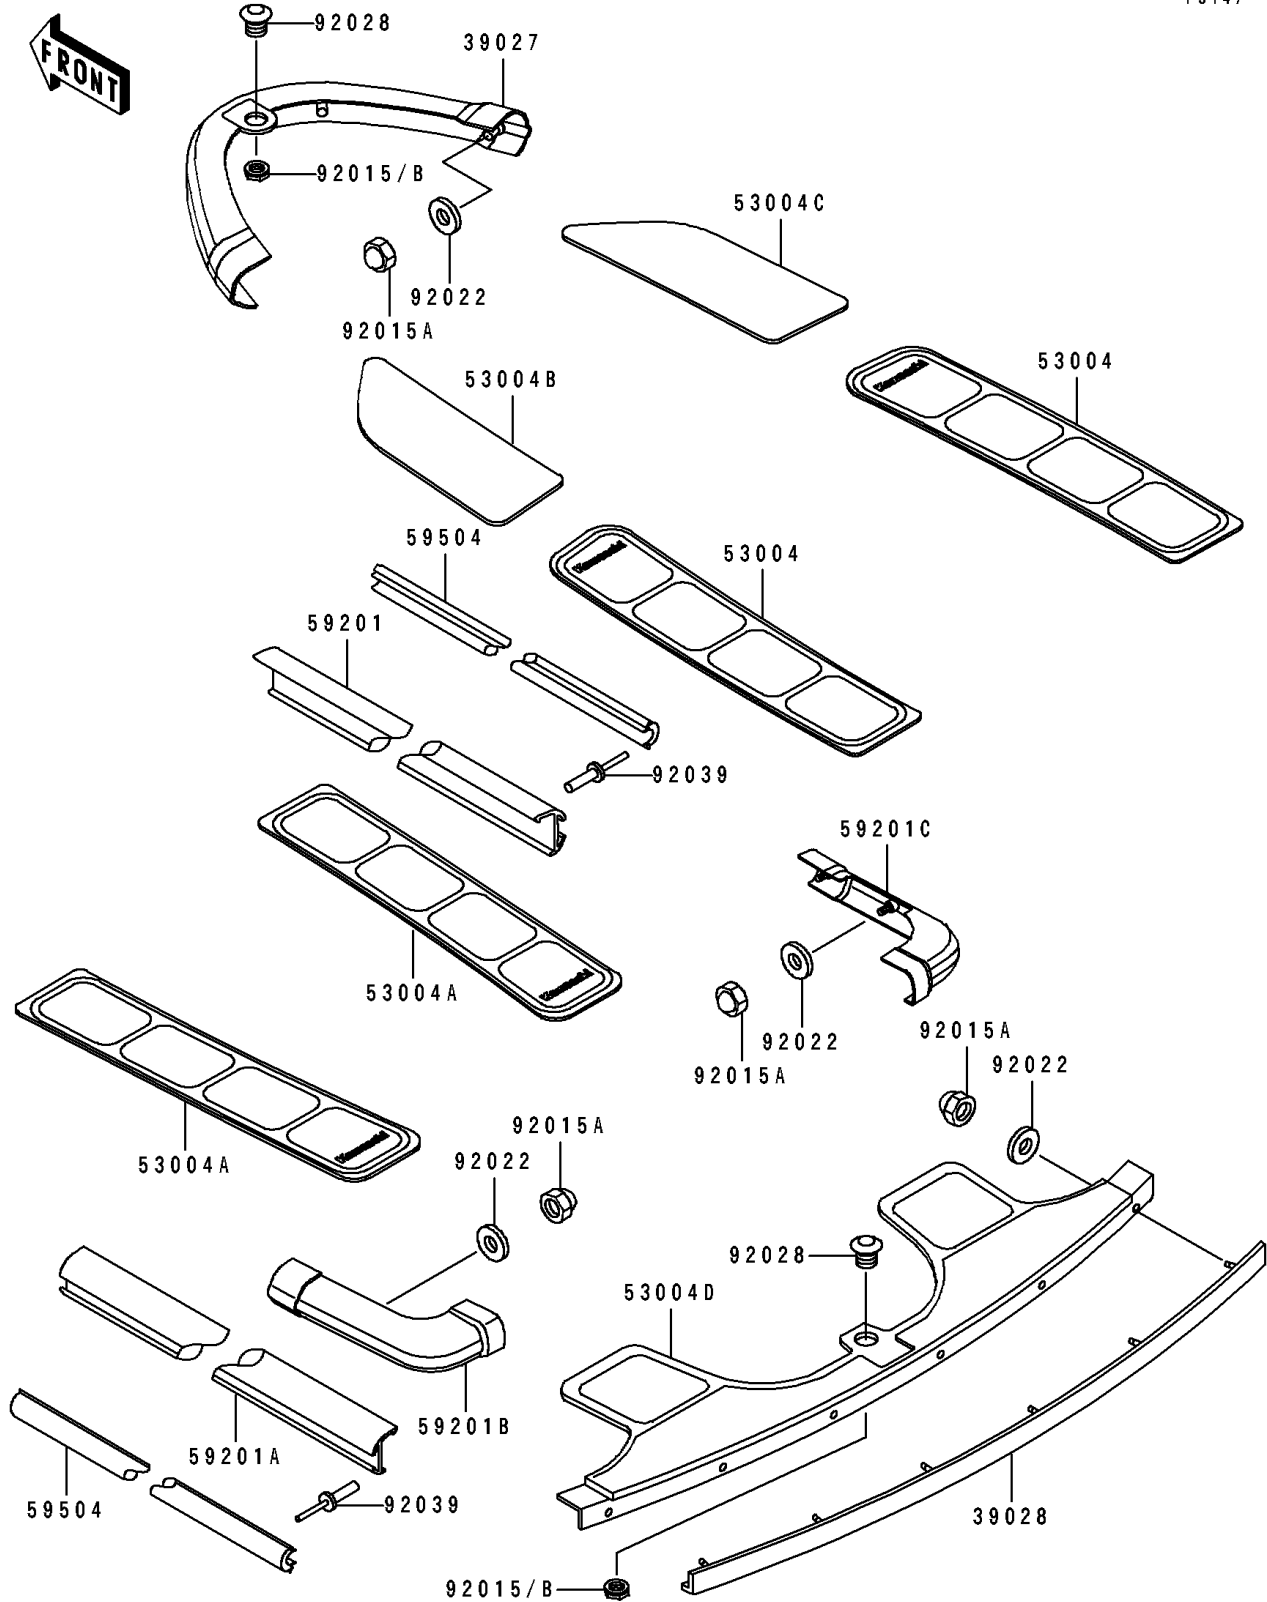

1995 Super Sport XI PARTS DIAGRAM

Pads

F3147

1995 Super Sport XI PARTS LIST

Pads

ITEM NAME	PART NUMBER	QUANTITY
BUMPER-FRONT,VIOLET (Ref # 39027)	39027-3725-RE	1
BUMPER-REAR,VIOLET (Ref # 39028)	39028-3725-RE	1
MAT,FLOOR,FR,VIOLET (Ref # 53004)	53004-3741-RE	2
MAT,FLOOR,RR,VIOLET (Ref # 53004A)	53004-3742-RE	2
MAT,FOOT BOARD,LH,VIOLET (Ref # 53004B)	53004-3743-RE	1
MAT,FOOT BOARD,RH,VIOLET (Ref # 53004C)	53004-3744-RE	1
MAT,REAR BUMPER,VIOLET (Ref # 53004D)	53004-3745-RE	1
BUMPER,SIDE,RH,VIOLET (Ref # 59201)	59201-3734-RE	1
BUMPER,SIDE,LH,VIOLET (Ref # 59201A)	59201-3741-RE	1
BUMPER,CORNER,LH,VIOLET (Ref # 59201B)	59201-3747-RE	1
BUMPER,CORNER,RH,VIOLET (Ref # 59201C)	59201-3748-RE	1
INSERT-BOAT FENDER,VIOLET (Ref # 59504)	59504-3708-RE	2
NUT,CAP,5MM (Ref # 92015A)	92015-3802	16
NUT,26MM (Ref # 92015B)	92015-3840	2
WASHER,5X16X1.5 (Ref # 92022)	92022-3041	18
BUSHING (Ref # 92028)	92028-3734	2
RIVET (Ref # 92039)	92039-3747	20