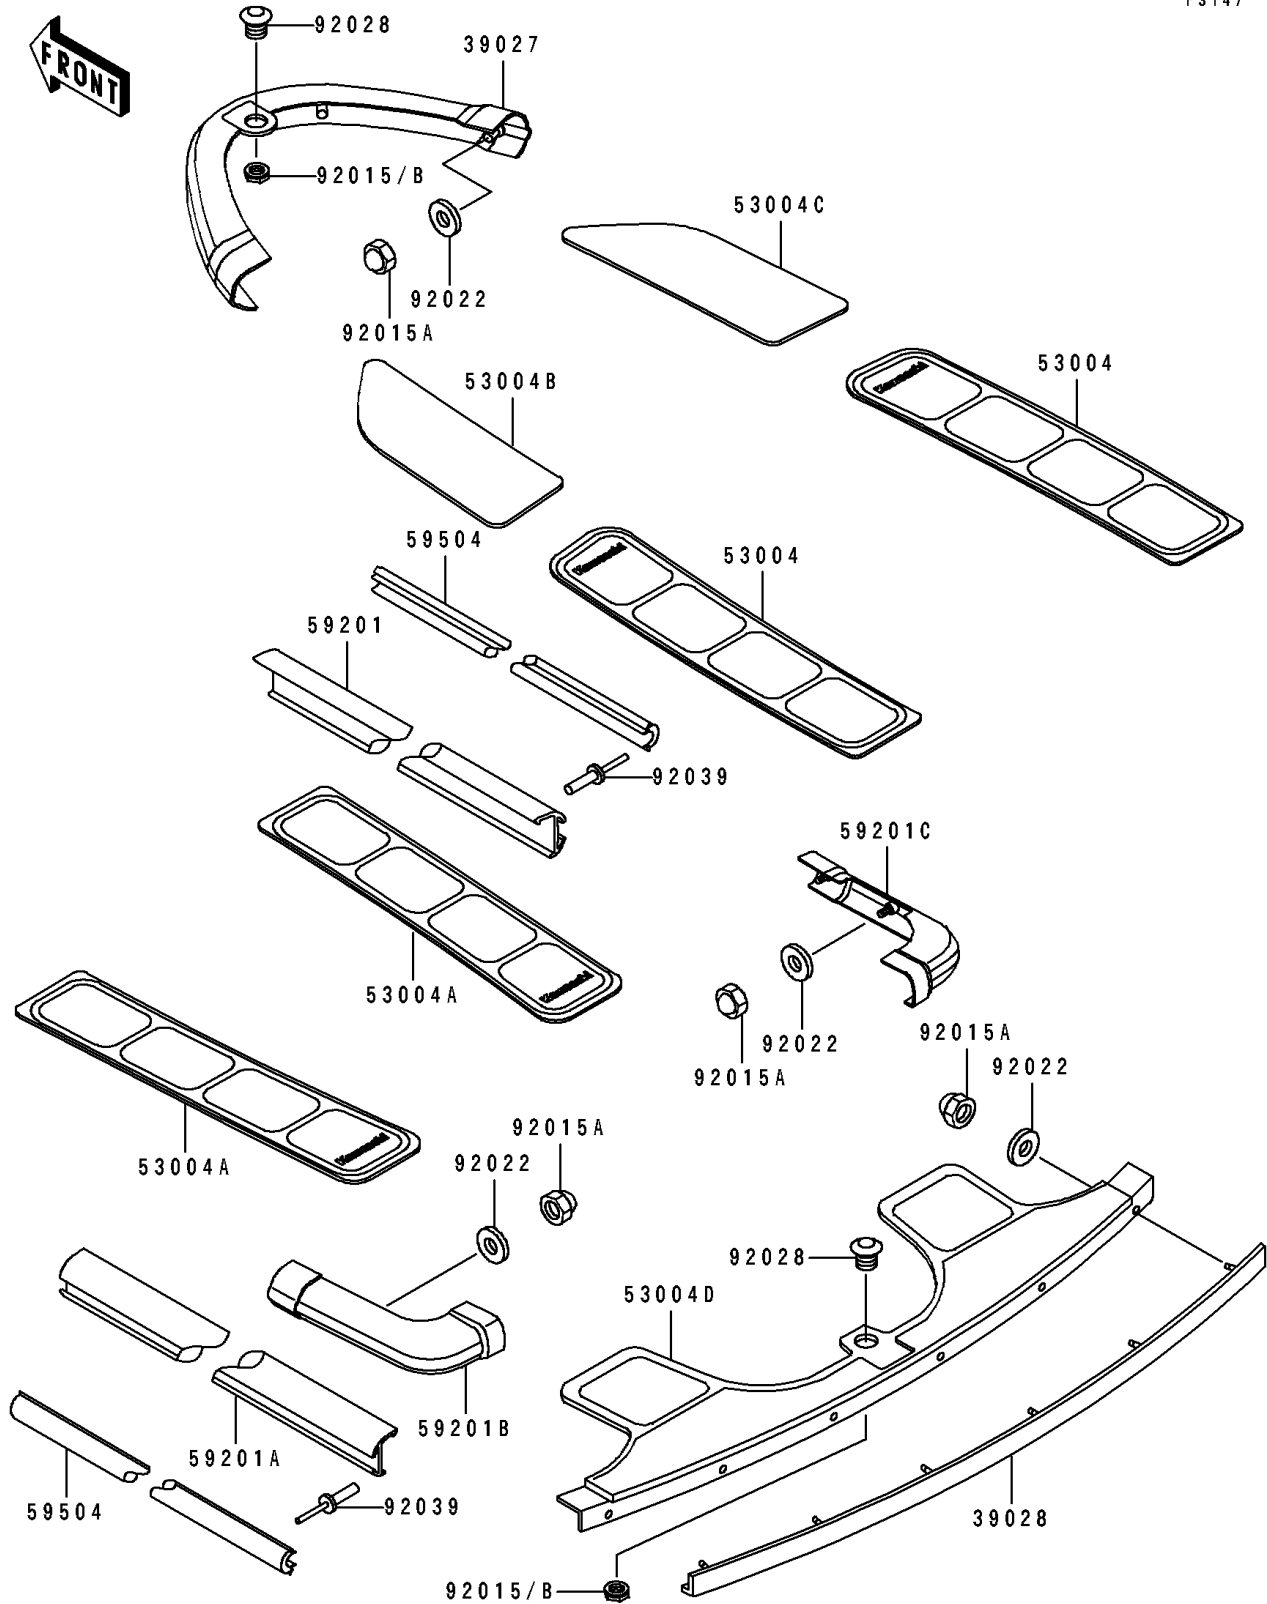

1995 Super Sport XI PARTS DIAGRAM

Pads

F3147

1995 Super Sport XI PARTS LIST

Pads

ITEM NAME	PART NUMBER	QUANTITY
BUMPER-FRONT,VIOLET (Ref # 39027)	39027-3725-RE	1
BUMPER-REAR,VIOLET (Ref # 39028)	39028-3725-RE	1
MAT,FLOOR,FR,VIOLET (Ref # 53004)	53004-3741-RE	2
MAT,FLOOR,RR,VIOLET (Ref # 53004A)	53004-3742-RE	2
MAT,FOOT BOARD,LH,VIOLET (Ref # 53004B)	53004-3743-RE	1
MAT,FOOT BOARD,RH,VIOLET (Ref # 53004C)	53004-3744-RE	1
MAT,REAR BUMPER,VIOLET (Ref # 53004D)	53004-3745-RE	1
BUMPER,SIDE,RH,VIOLET (Ref # 59201)	59201-3734-RE	1
BUMPER,SIDE,LH,VIOLET (Ref # 59201A)	59201-3741-RE	1
BUMPER,CORNER,LH,VIOLET (Ref # 59201B)	59201-3747-RE	1
BUMPER,CORNER,RH,VIOLET (Ref # 59201C)	59201-3748-RE	1
INSERT-BOAT FENDER,VIOLET (Ref # 59504)	59504-3708-RE	2
NUT,CAP,5MM (Ref # 92015A)	92015-3802	16
NUT,26MM (Ref # 92015B)	92015-3840	2
WASHER,5X16X1.5 (Ref # 92022)	92022-3041	18
BUSHING (Ref # 92028)	92028-3734	2
RIVET (Ref # 92039)	92039-3747	20