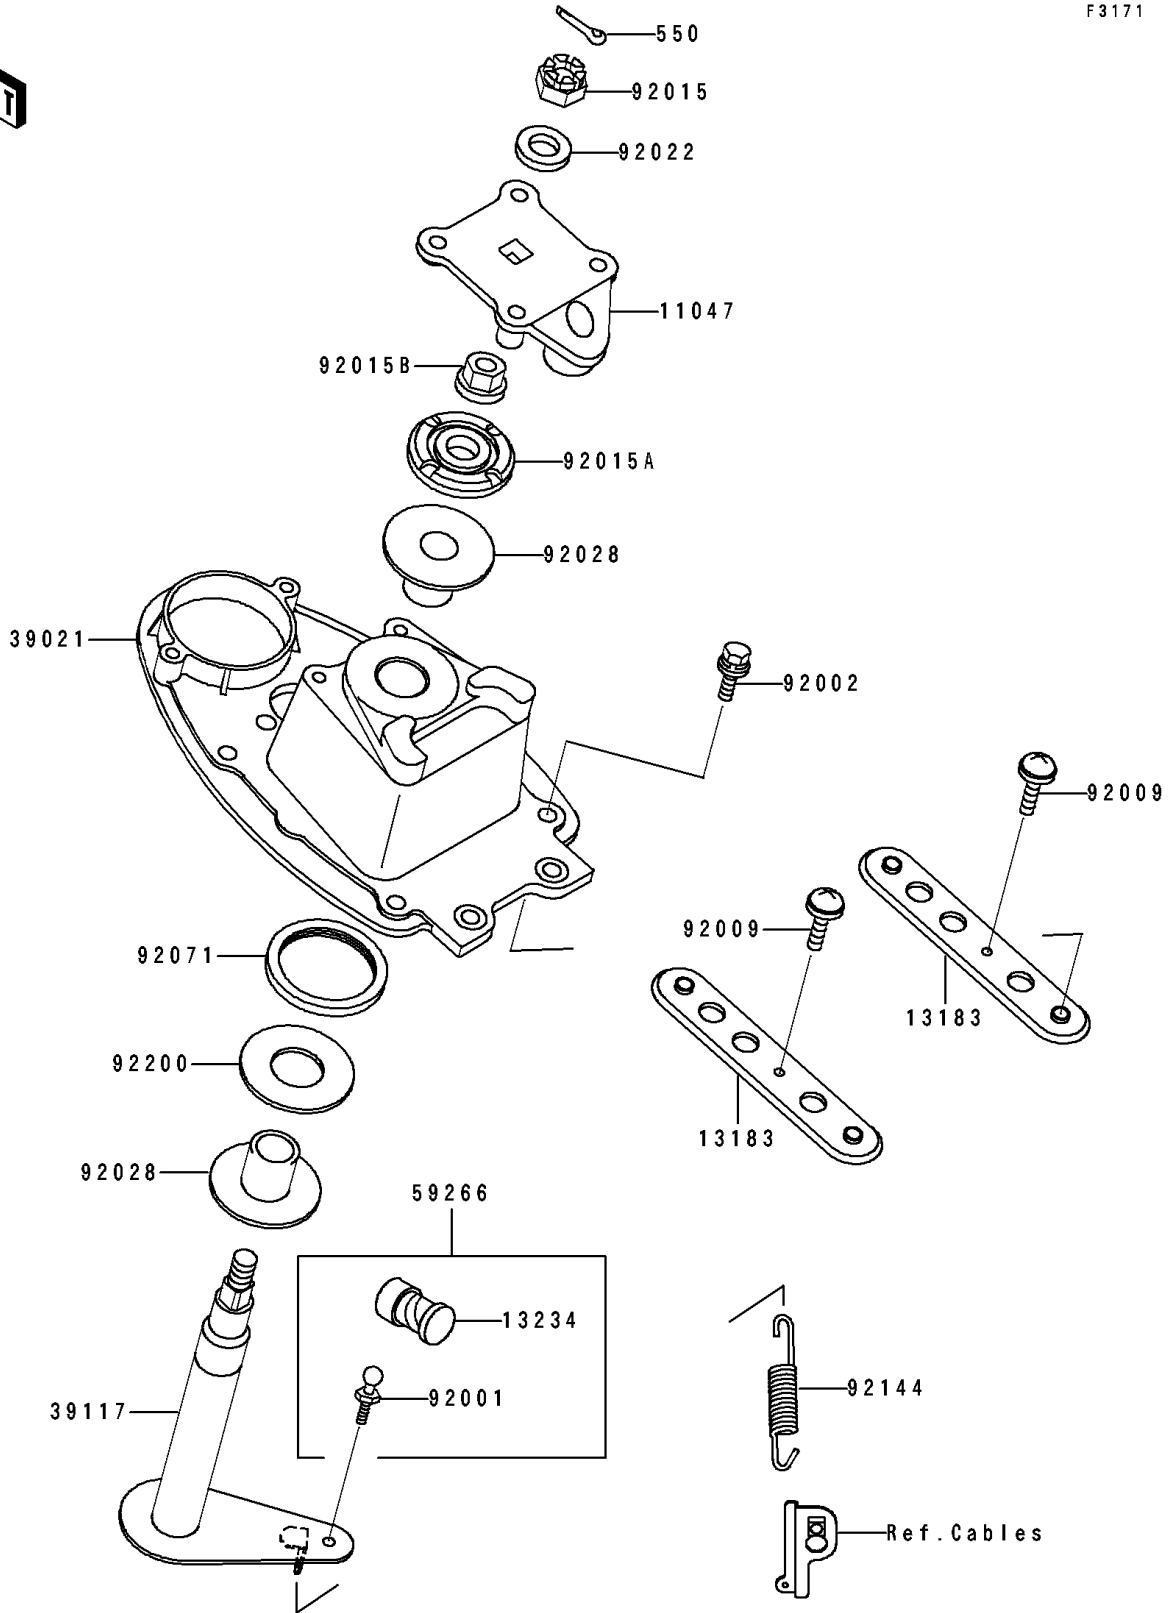

1993 Super Sport XI PARTS DIAGRAM

Handle Pole(JH750-B1)

F3171

1993 Super Sport XI PARTS LIST

Handle Pole(JH750-B1)

ITEM NAME	PART NUMBER	QUANTITY
BRACKET,HANDLE HOLDER (Ref # 11047)	11047-3759	1
PLATE,HANDLE POLE BRACKET (Ref # 13183)	13183-3806	2
SHAFT-COMP,JOINT (Ref # 13234)	13234-3708	1
BRACKET-HANDLE POLE (Ref # 39021)	39021-3704	1
SHAFT-STRG (Ref # 39117)	39117-3706	1
JOINT-BALL (Ref # 59266)	59266-3707	1
BOLT,BALL,6MM (Ref # 92001)	92001-3703	1
BOLT,8X25 (Ref # 92002)	92002-3774	4
SCREW,5X16 (Ref # 92009)	92009-3789	2
NUT,CASTLE,14MM (Ref # 92015)	92015-3805	1
NUT,STEERING,20MM (Ref # 92015A)	92015-3826	1
NUT,STEERING,LOCK,20MM (Ref # 92015B)	92015-3827	1
WASHER,15X34X2.0 (Ref # 92022)	92022-3738	1
BUSHING,STEERING (Ref # 92028)	92028-3748	2
GROMMET (Ref # 92071)	92071-3792	1
SPRING (Ref # 92144)	92144-3737	1
WASHER,32.5X70X2 (Ref # 92200)	92200-3718	1
PIN-COTTER,3X35 (Ref # 550)	550S3035	1