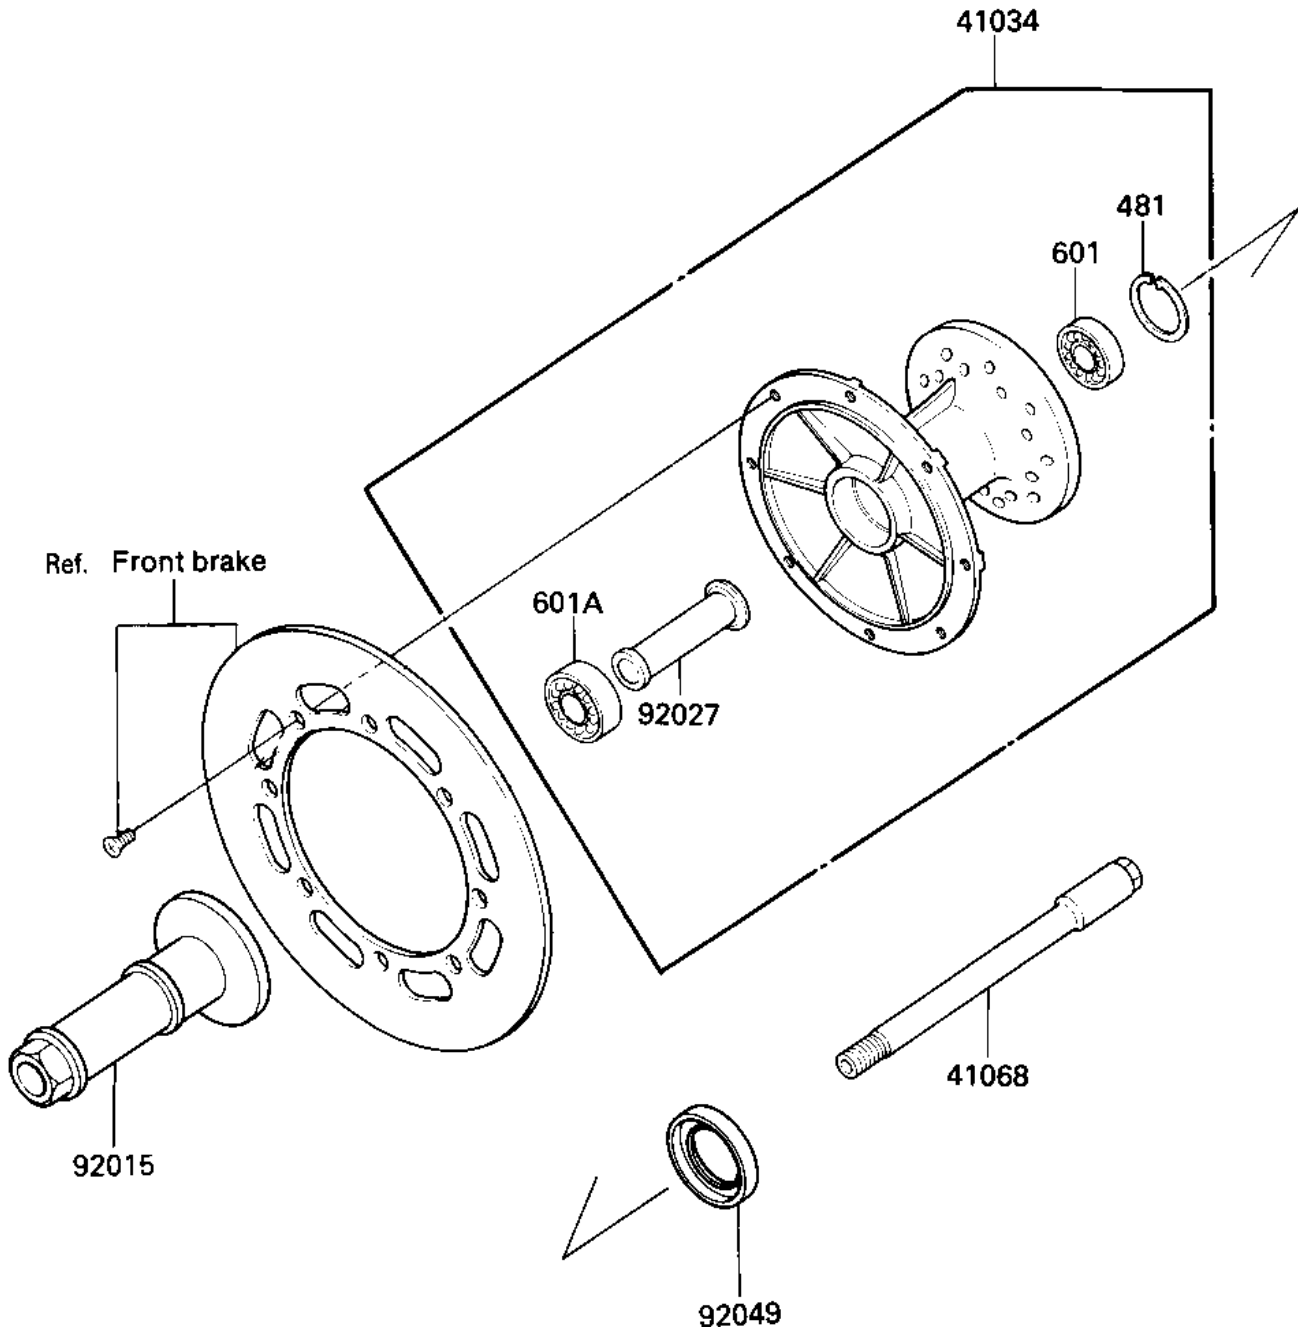

1984 KX500 PARTS DIAGRAM

FRONT HUB ('84 A2)

F2230-0105

1984 KX500 PARTS LIST

FRONT HUB ('84 A2)

ITEM NAME	PART NUMBER	QUANTITY
DRUM-ASSY,FRONT BRAKE (Ref # 41034)	41034-1101	1
AXLE,FRONT (Ref # 41068)	41068-1170	1
NUT,FRONT AXLE (Ref # 92015)	92015-1353	1
COLLAR,FRONT BRAKE DR (Ref # 92027)	92027-1747	1
SEAL-OIL,MH20354.5 (Ref # 92049)	92049-1176	1
CIRCLIP,35MM (Ref # 481)	481J3500	1
BEARING,BALL,#6202UC3 (Ref # 601)	601B6202U	1
BEARING BALL (Ref # 601A)	601B6203U	1