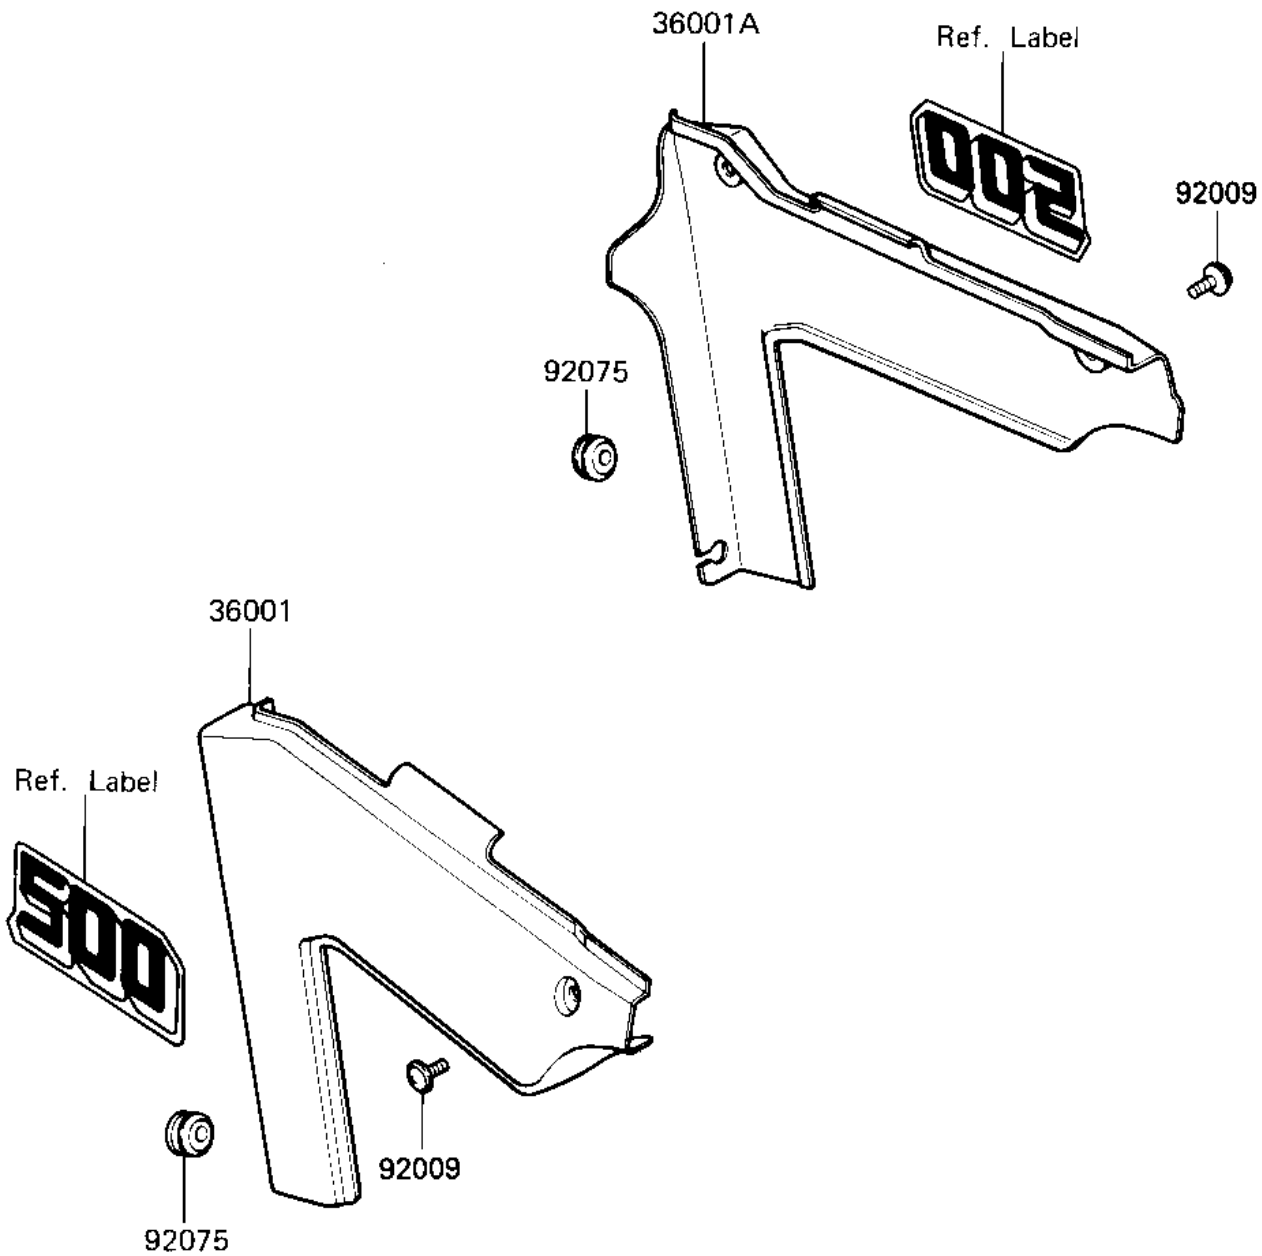

1984 KX500 PARTS DIAGRAM

SIDE COVERS ('84 A2)

F2610-0233

1984 KX500 PARTS LIST

SIDE COVERS ('84 A2)

ITEM NAME	PART NUMBER	QUANTITY
COVER-SIDE,L.H L.GREE (Ref # 36001)	36001-1146-6W	1
COVER-SIDE,R.H L.GREE (Ref # 36001A)	36001-1147-6W	1
SCREW,6X10 (Ref # 92009)	92009-1286	4
DAMPER,SIDE COVER (Ref # 92075)	92075-1067	2