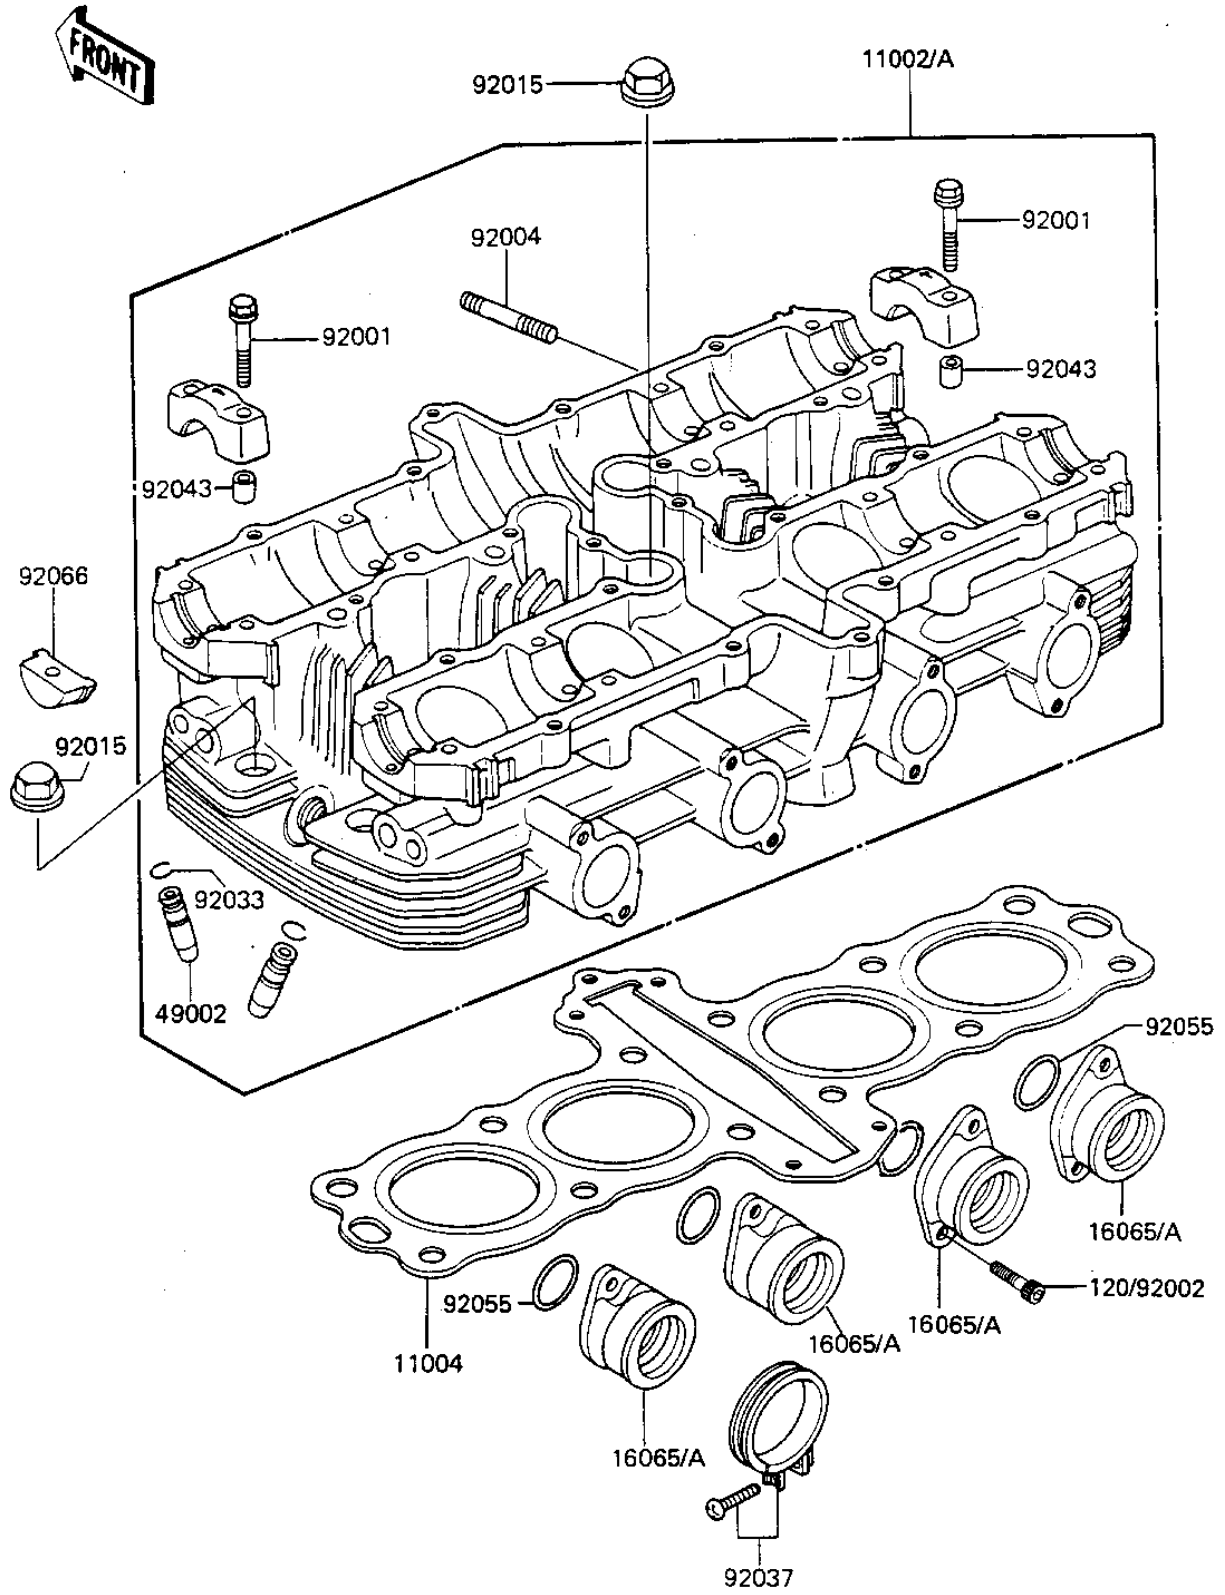

1983 Spectre PARTS DIAGRAM

CYLINDER HEAD

E1111-0146

1983 Spectre PARTS LIST

CYLINDER HEAD

ITEM NAME	PART NUMBER	QUANTITY
HEAD-ASSY-CYLINDER,GO (Ref # 11002)	11002-1111	1
GASKET-HEAD (Ref # 11004)	11004-1212	1
HOLDER-CARBURETOR (Ref # 16065)	16065-1051	4
GUIDE,VALVE (Ref # 49002)	49002-1005	8
BOLT,FLANGED,6X38 (Ref # 92001)	92001-1105	16
STUD,6X27 (Ref # 92004)	92004-066	8
NUT,CAP,8MM (Ref # 92015)	92015-1151	12
CIRCLIP-VALVE (Ref # 92033)	92036-023	8
CLAMP (Ref # 92037)	92037-1326	4
PIN-DOWEL (Ref # 92043)	92042-007	16
PLUG,CAMSHAFT,11.35X1 (Ref # 92066)	92066-1111	4
BOLT-SOCKET,6X16,BLAC (Ref # 120)	120S0616	8