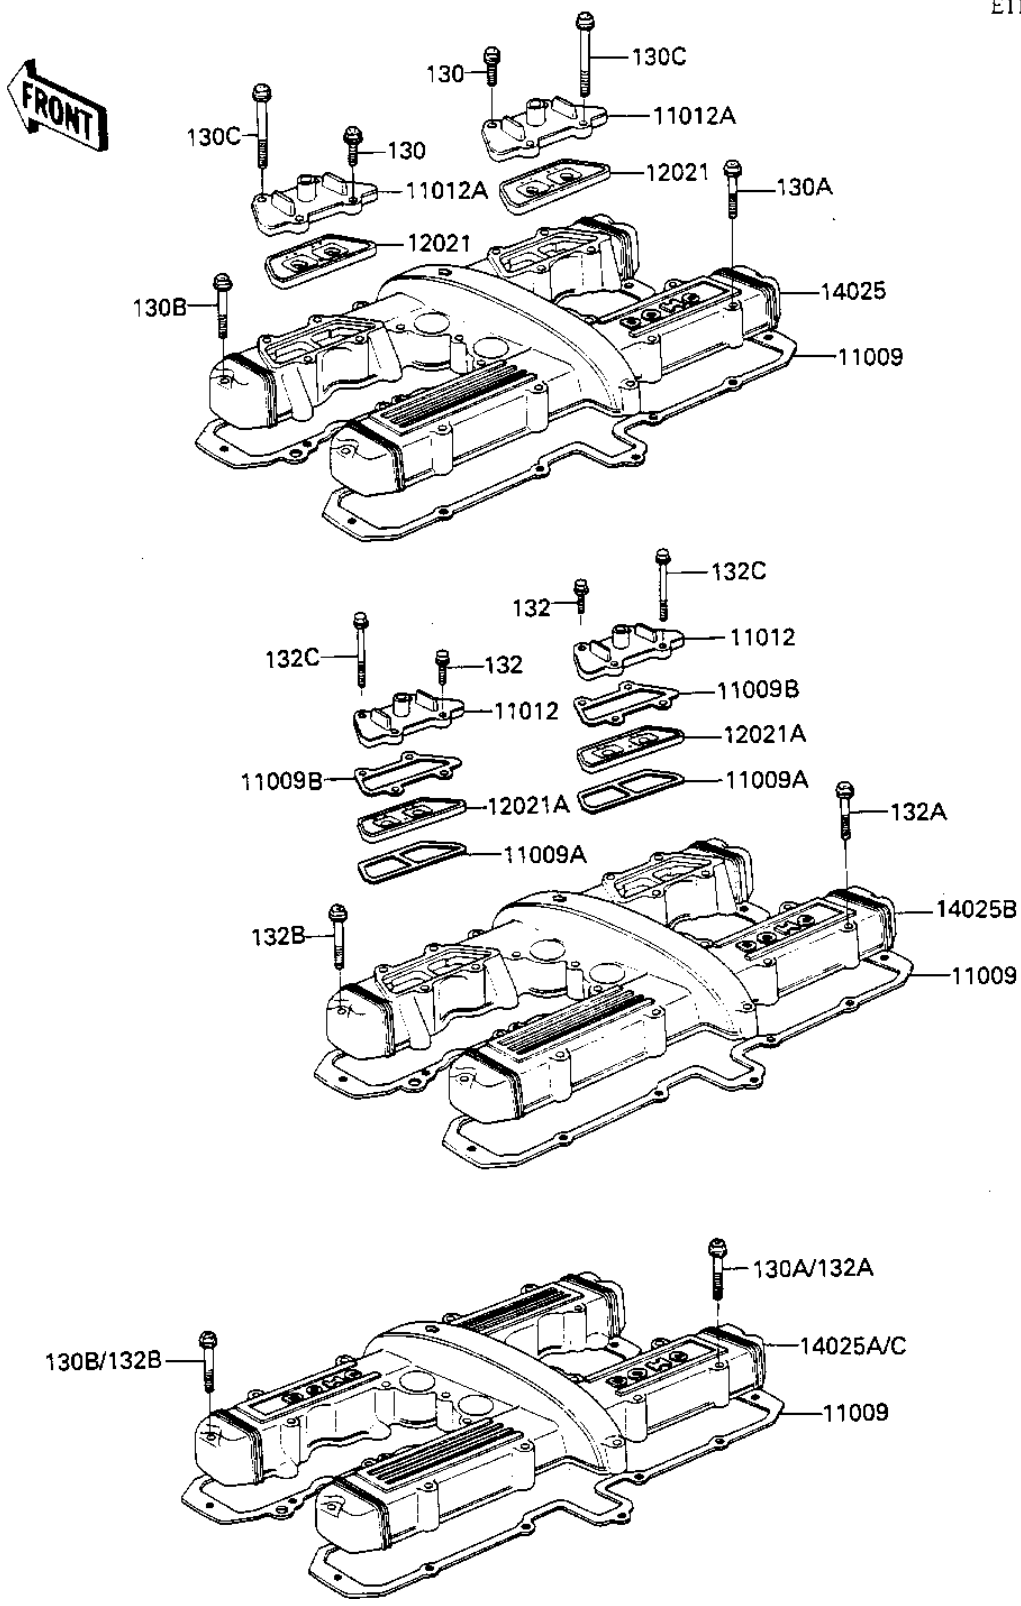

1983 Spectre PARTS DIAGRAM

CYLINDER HEAD COVER

E1112-0068

1983 Spectre PARTS LIST

CYLINDER HEAD COVER

ITEM NAME	PART NUMBER	QUANTITY
GASKET,CYLINDER HEAD (Ref # 11009)	11009-1280	1
CAP,REED VALVE,GOLD (Ref # 11012A)	11012-1257	2
VALVE ASSY REED (Ref # 12021)	12021-1003	2
COVER,CYLINDER HEAD, (Ref # 14025)	14025-1513	1
COVER,CYLINDER HEAD,GOLD (Cana (Ref # 14025A)	14025-1534	1
BOLT,FLANGED,6X20 (Ref # 130)	130G0620	4
BOLT,FLANGED,6X35 (Ref # 130A)	130H0635	16
BOLT,FLANGED,6X45 (Ref # 130B)	130G0645	4
BOLT,FLANGED,6X65 (Ref # 130C)	130G0665	4
BOLT-FLANGED-SMALL (Ref # 132A)	132E0635	16