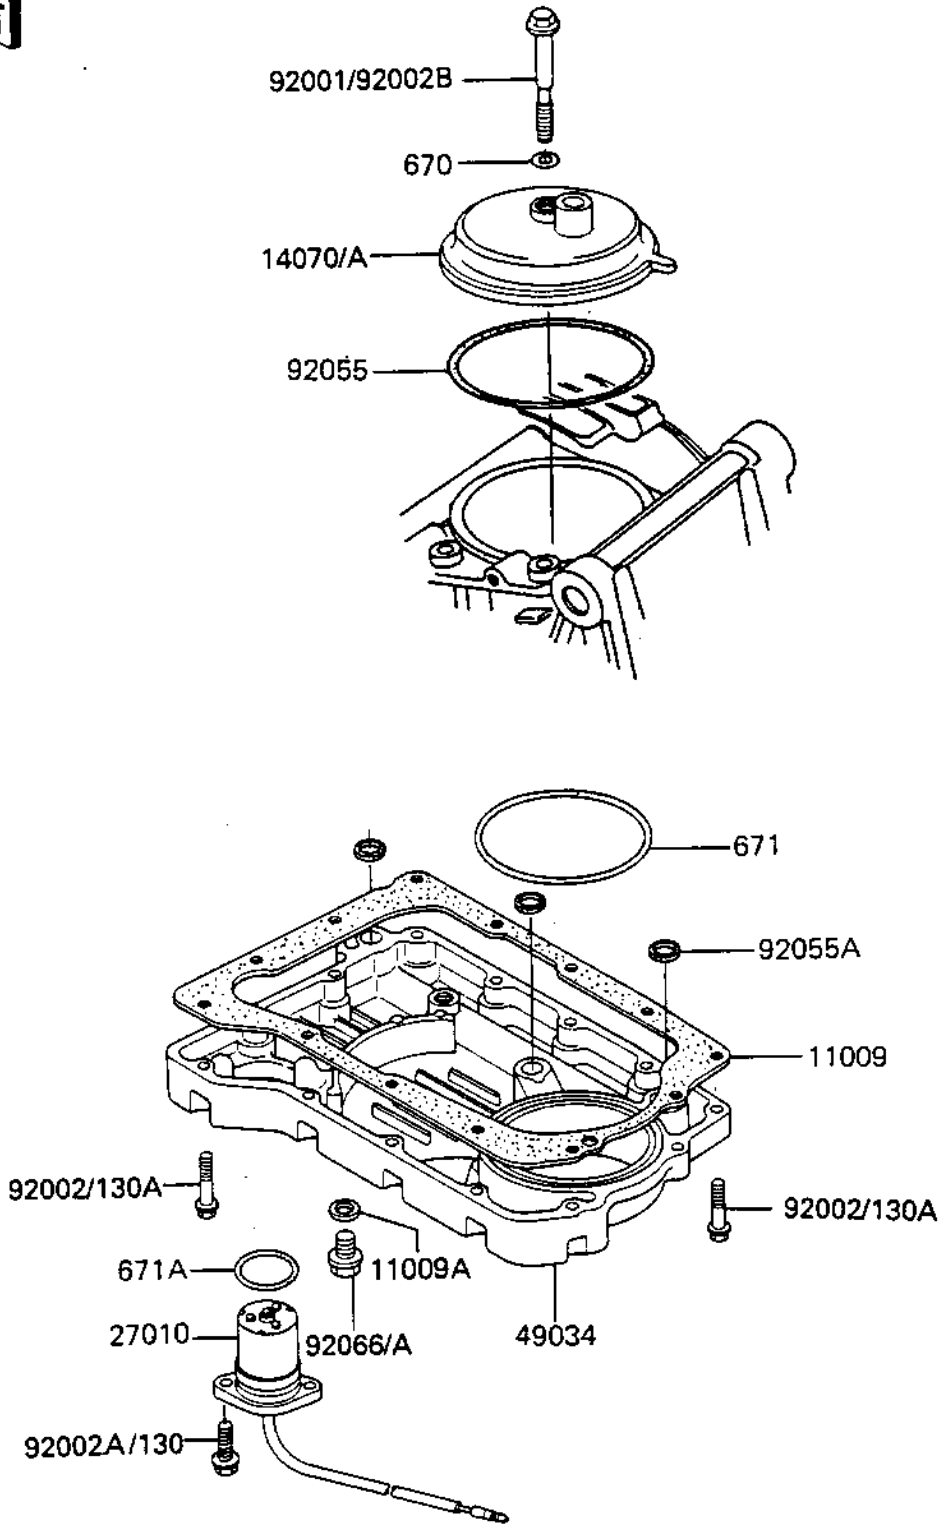

# 1984 LTD Shaft PARTS DIAGRAM

BREATHER COVER/OIL PAN

E1432-0019

# 1984 LTD Shaft PARTS LIST

## BREATHER COVER/OIL PAN

ITEM NAME	PART NUMBER	QUANTITY
GASKET,OIL PAN (Ref # 11009)	11060-1057	1
GASKET,DRIN PLUG (Ref # 11009A)	92065-097	1
BODY-BREATHER (Ref # 14070)	14070-1008	1
SWITCH,OIL LEVEL (Ref # 27010)	27010-1057	1
PAN-OIL (Ref # 49034)	49034-1021	1
BOLT,6X25 (Ref # 92002)	92002-1089	13
BOLT,6X16 (Ref # 92002A)	92002-1100	2
BOLT,8X72 (Ref # 92002B)	92002-1107	1
"O" RING,91MM (Ref # 92055)	92055-052	1
"O" RING (Ref # 92055A)	92055-077	3
PLUG,OIL DRAIN,12X15 (Ref # 92066A)	92066-1174	1
"O" RING,8MM (Ref # 670)	670B1508	1
"O" RING,90MM (Ref # 671)	671B2590	1
O RING,25MM (Ref # 671A)	671E2525	1