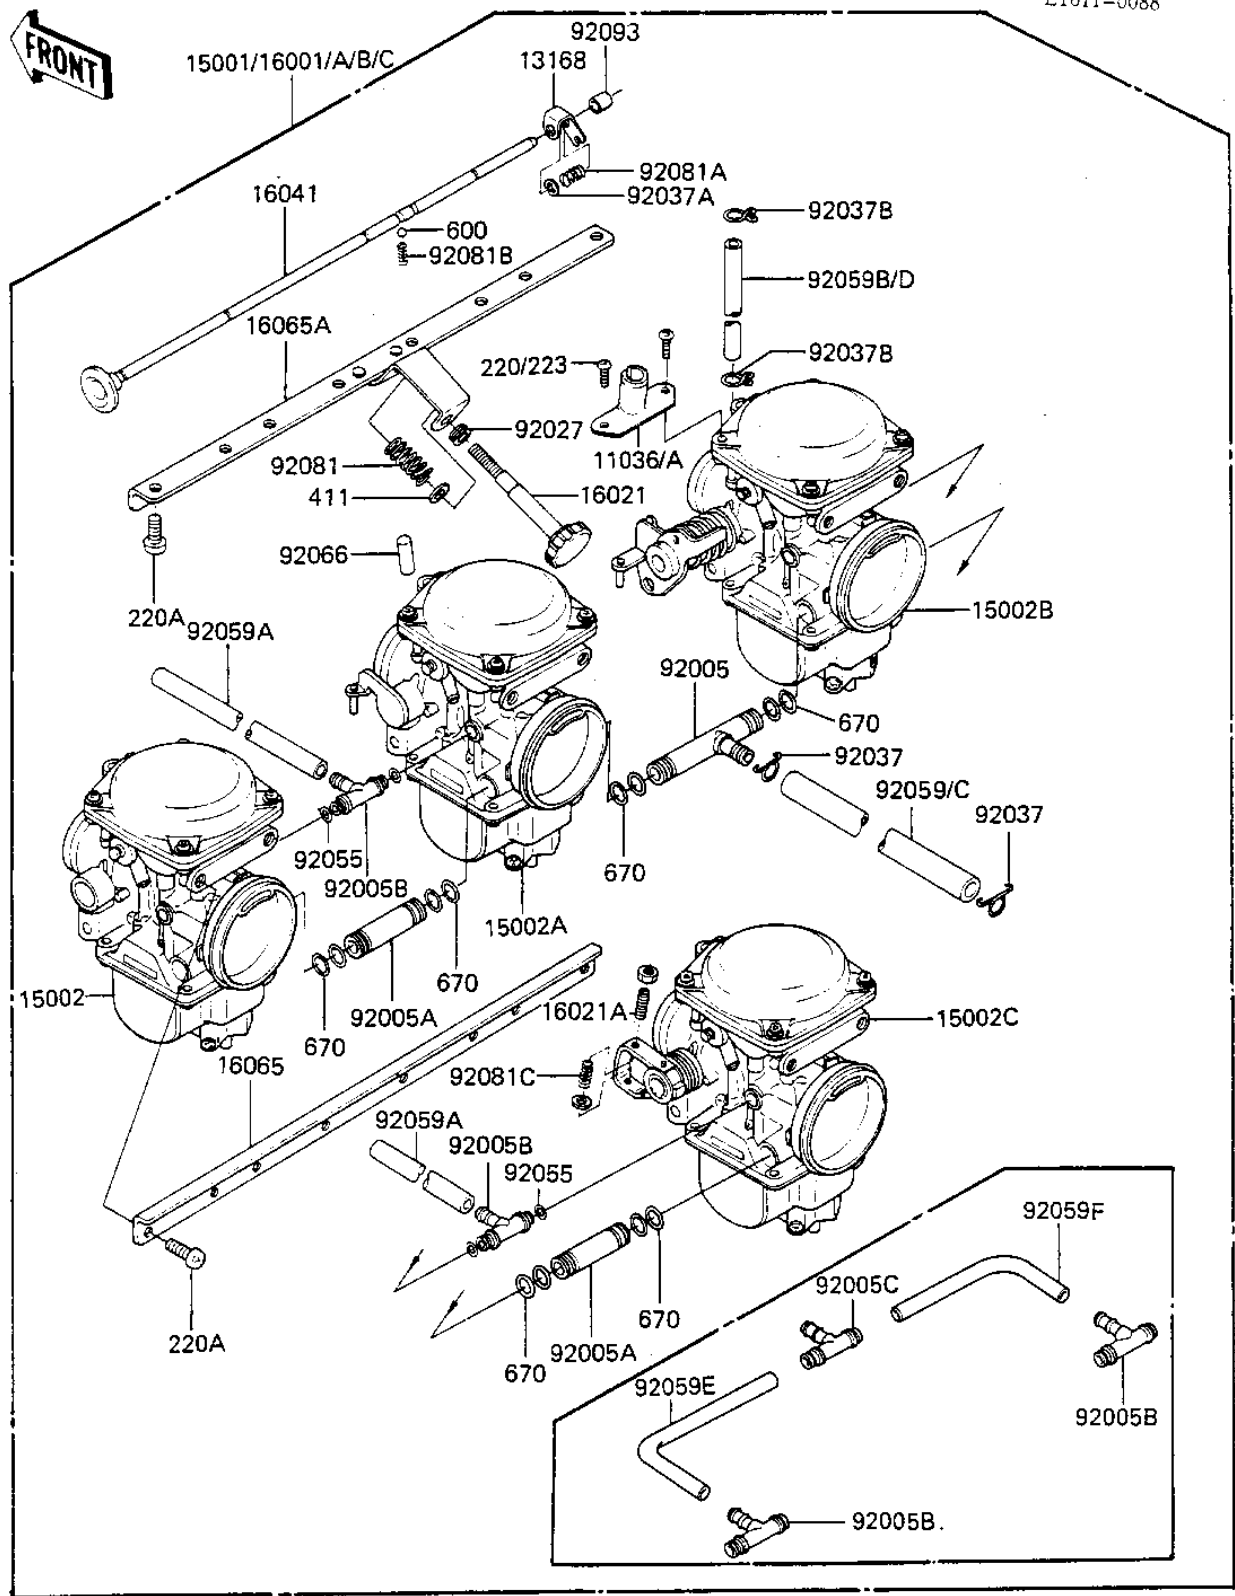

1983 Spectre PARTS DIAGRAM

CARBURETOR ASSY

E1611-0088

1983 Spectre PARTS LIST

CARBURETOR ASSY

ITEM NAME	PART NUMBER	QUANTITY
BRACKET-A (Ref # 11036)	11036-1453	1
LEVER (Ref # 13168)	13168-1110	4
CARBURETOR (Canada) (Ref # 16001)	16001-1636	1
CARBURETOR (Ref # 16001A)	16001-1638	1
SCREW-THROTTLE STOP (Ref # 16021)	16021-1038	1
SCREW-THROTTLE STOP (Ref # 16021A)	16021-1043	3
SHAFT-CARBURETOR,STAR (Ref # 16041)	16041-1027	1
HOLDER-CARBURETOR (Ref # 16065)	16065-1057	1
HOLDER-CARBURETOR (Ref # 16065A)	16065-1058	1
"T"JOINT,FUEL (Ref # 92005)	92005-1020	1
JOINT,FUEL (Ref # 92005A)	92005-1021	2
FITTING (Ref # 92005B)	92005-1058	2
COLLAR,STOP SCREW (Ref # 92027)	92027-1432	1
CLAMP,FUEL HOSE (Ref # 92037)	92037-1158	2
CLAMP (Ref # 92037A)	92037-1302	4
CLAMP,TUBE (Ref # 92037B)	92037-1378	2
RING-O (Ref # 92055)	92055-1134	4
TUBE (Ref # 92059)	92059-1214	1
TUBE (Ref # 92059A)	92059-1215	2
TUBE,5X9X220 (Ref # 92059B)	92059-1260	1
RUBBER PLUG (Ref # 92066)	92068-006	1
RUBBER PLUG (Ref # 92066)	92068-006	3
SPRING,ADJUST SCREW (Ref # 92081)	92081-1193	1
SPRING (Ref # 92081A)	92081-1439	4
SPRING,SHAFT STOP (Ref # 92081B)	92081-1440	1
SPRING (Ref # 92081C)	92081-1442	3
SEAL (Ref # 92093)	92093-1074	4
SCREW PAN HEAD 6X14 (Ref # 220A)	220B0614	16
SCREW-PAN-WS-CROS (Ref # 223)	223C0418	2

1983 Spectre PARTS LIST

CARBURETOR ASSY

ITEM NAME	PART NUMBER	QUANTITY
WASHER PLAIN 6MM (Ref # 411)	411B0600	1
BALL,STEEL,1/8" (Ref # 600)	600A0400	1
"O" RING,7MM (Ref # 670)	670B1507	12