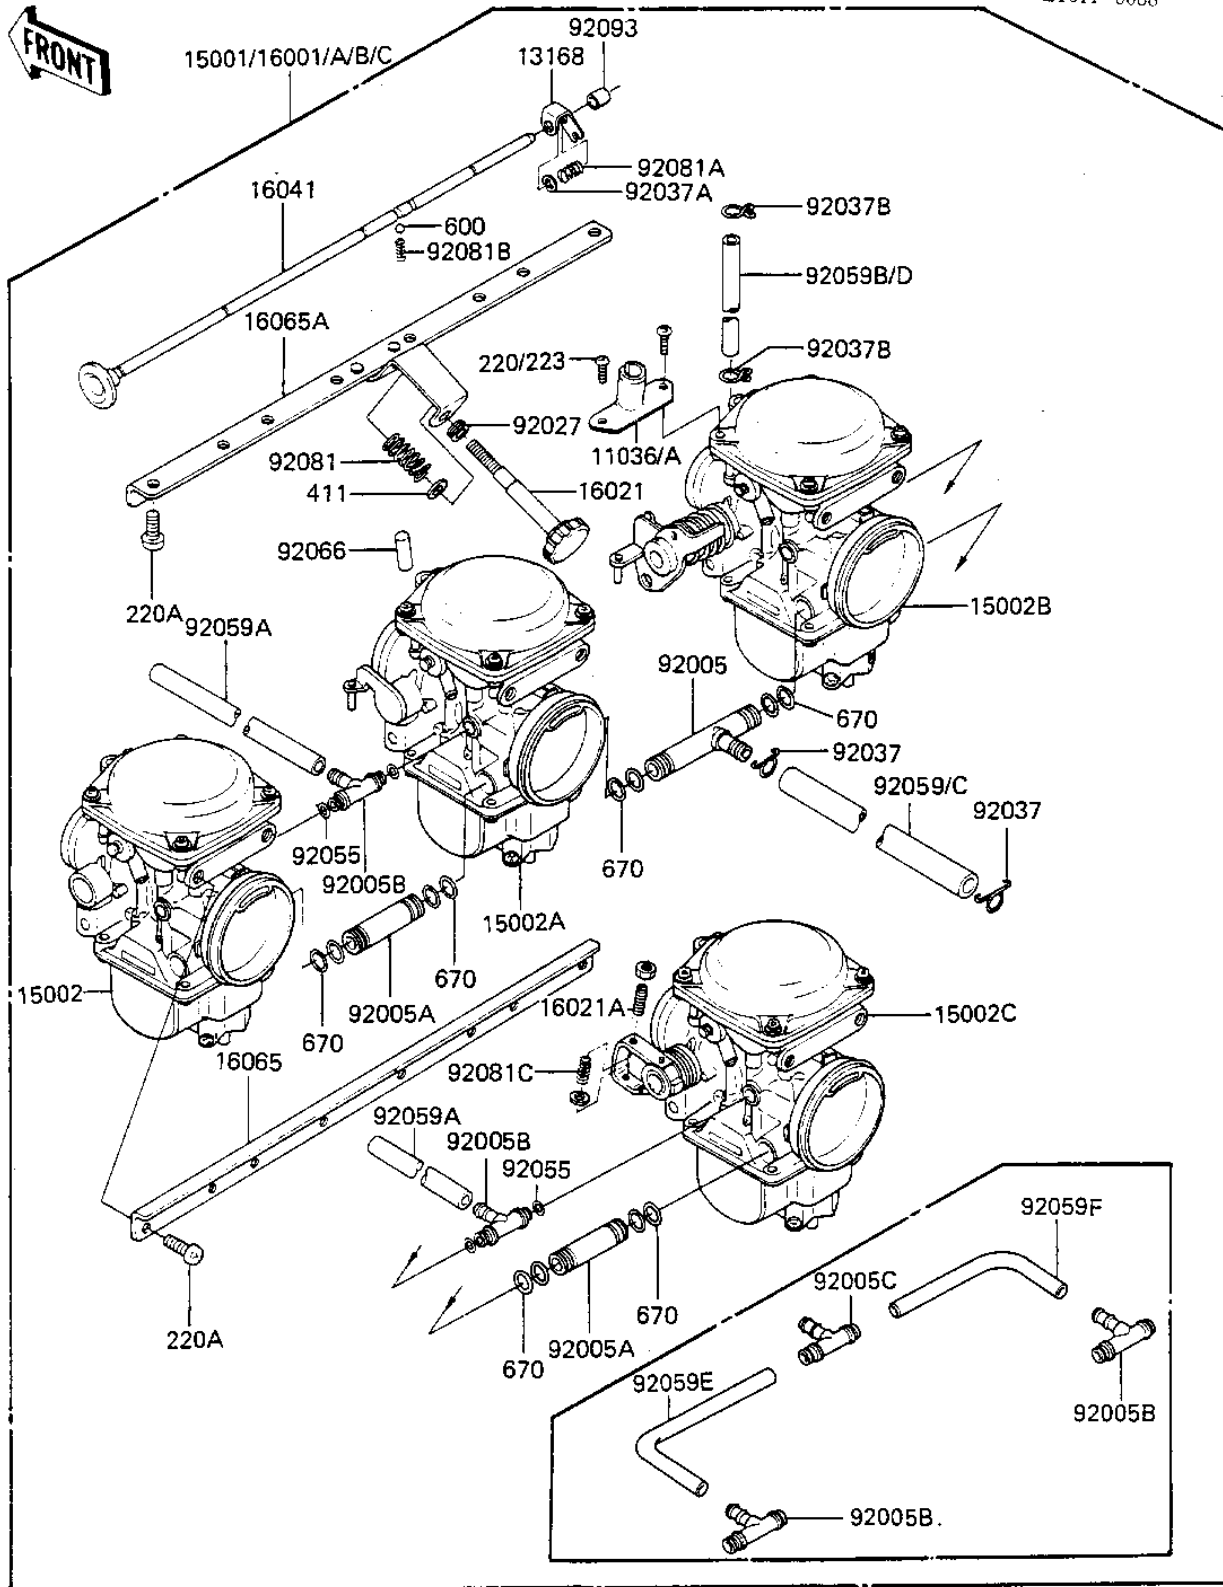

1984 LTD Shaft PARTS DIAGRAM

CARBURETOR ASSY

E1611-0088

1984 LTD Shaft PARTS LIST

CARBURETOR ASSY

ITEM NAME	PART NUMBER	QUANTITY
BRACKET-A,THROTTLE CA (Ref # 11036A)	11036-1760	1
LEVER (Ref # 13168)	13168-1110	4
CARBURETOR-ASSY (Ref # 15001)	15001-1067	1
CARBURETOR,#1 (Ref # 15002)	15002-1070	1
CARBURETOR,#2 (Ref # 15002A)	15002-1071	1
CARBURETOR,#3 (Ref # 15002B)	15002-1072	1
CARBURETOR,#4 (Ref # 15002C)	15002-1073	1
CARBURETOR,AP (Ref # 16001B)	16001-1791	1
CARBURETOR (Canada) (Ref # 16001C)	16001-1792	1
SCREW-THROTTLE STOP (Ref # 16021)	16021-1038	1
SCREW-THROTTLE STOP (Ref # 16021A)	16021-1043	3
SHAFT-CARBURETOR,STAR (Ref # 16041)	16041-1027	1
HOLDER-CARBURETOR (Ref # 16065)	16065-1057	1
HOLDER-CARBURETOR (Ref # 16065A)	16065-1058	1
"T"JOINT,FUEL (Ref # 92005)	92005-1020	1
JOINT,FUEL (Ref # 92005A)	92005-1021	2
FITTING (Ref # 92005B)	92005-1058	2
FITTING,TUBE,T-TYPE (Ref # 92005C)	92005-1115	1
COLLAR,STOP SCREW (Ref # 92027)	92027-1432	1
CLAMP,FUEL HOSE (Ref # 92037)	92037-1158	2
CLAMP (Ref # 92037A)	92037-1302	4
CLAMP,TUBE (Ref # 92037B)	92037-1378	2
RING-O (Ref # 92055)	92055-1134	4
TUBE (Ref # 92059)	92059-1214	1
TUBE (Ref # 92059A)	92059-1215	2
TUBE,5X9X220 (Ref # 92059B)	92059-1260	1
TUBE,7X12X200 (Ref # 92059C)	92059-1290	1
TUBE,5X9X200 (Ref # 92059D)	92059-1291	1
TUBE,5X8X100 (Ref # 92059E)	92059-1450	1

1984 LTD Shaft PARTS LIST

CARBURETOR ASSY

ITEM NAME	PART NUMBER	QUANTITY
TUBE,5X8X200 (Ref # 92059F)	92059-1451	1
RUBBER PLUG (Ref # 92066)	92068-006	3
RUBBER PLUG (Ref # 92066)	92068-006	1
SPRING,ADJUST SCREW (Ref # 92081)	92081-1193	1
SPRING (Ref # 92081A)	92081-1439	4
SPRING,SHAFT STOP (Ref # 92081B)	92081-1440	1
SPRING (Ref # 92081C)	92081-1442	3
SEAL (Ref # 92093)	92093-1074	4
SCREW PAN HEAD 4X10 (Ref # 220)	220B0410	2
SCREW PAN HEAD 6X14 (Ref # 220A)	220B0614	16
WASHER PLAIN 6MM (Ref # 411)	411B0600	1
BALL,STEEL,1/8" (Ref # 600)	600A0400	1
"O" RING,7MM (Ref # 670)	670B1507	12