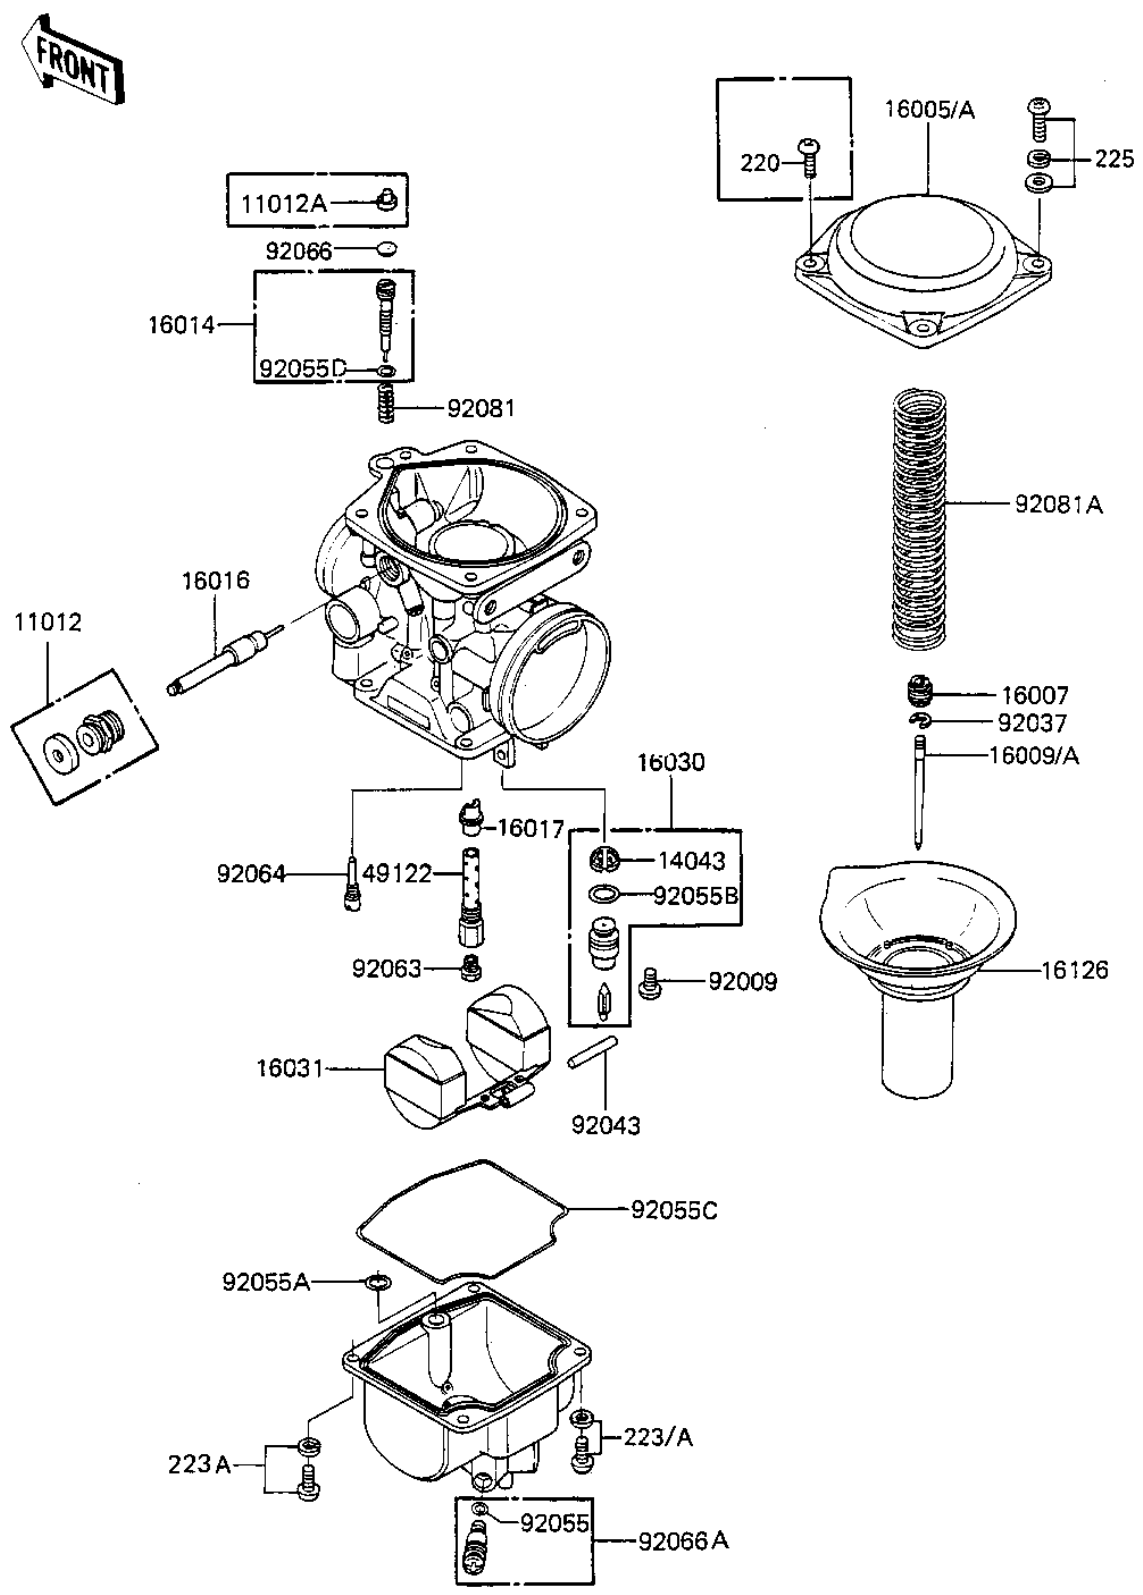

1983 Spectre PARTS DIAGRAM

CARBURETOR PARTS

E1612-0061

1983 Spectre PARTS LIST

CARBURETOR PARTS

ITEM NAME	PART NUMBER	QUANTITY
CAP (Ref # 11012)	11012-1243	4
CAP (Canada) (Ref # 11012A)	11012-1265	4
FILTER,FLOAT VALVE (Ref # 14043)	14043-1011	4
TOP-CHAMBER (Ref # 16005)	16005-1020	4
SEAT-SPRING (Ref # 16007)	16007-1051	4
NEEDLE-JET,#4A02 (Ref # 16009)	16009-1129	4
NEEDLE-JET,#4A00 (Canada) (Ref # 16009A)	16009-1130	4
SCREW-PILOT AIR (Ref # 16014)	16014-1032	4
PLUNGER (Ref # 16016)	16016-1023	4
JET-NEEDLE (Ref # 16017)	16017-1116	4
VALVE-FLOAT (Ref # 16030)	16030-1024	4
FLOAT (Ref # 16031)	16031-1018	4
VALVE (Ref # 16126)	16126-1047	4
PIPE-BLEEDER (Ref # 49122)	49122-1012	4
SCREW,FLOAT VALVE (Ref # 92009)	92009-1168	4
CLAMP (Ref # 92037)	92037-1303	4
PIN (Ref # 92043)	92043-1112	4
"O" RING,OVERFLOW (Ref # 92055)	92055-1071	4
RING-O (Ref # 92055A)	92055-1126	4
RING-O (Ref # 92055B)	92055-1127	4
RING-O,FLOAT CHAMBER (Ref # 92055C)	92055-1128	4
RING-O (Ref # 92055D)	92055-1134	4
JET-MAIN,#120 (Ref # 92063)	92063-1134	4
JET-PILOT (Ref # 92064)	92064-1055	4
USPLUG,PILOT SCREW (Ref # 92066)	92066-1051	4
SCREW,DRAIN (Ref # 92066A)	92066-1065	4
SPRING (Ref # 92081)	92081-1441	4
SPRING (Ref # 92081A)	92081-1461	4
SCREW-PAN-WS-CROS (Ref # 223A)	223C0412	16

1983 Spectre PARTS LIST

CARBURETOR PARTS

ITEM NAME	PART NUMBER	QUANTITY
SCREW-PAN-WSP-CROS (Canada) (Ref # 225)	225C0416	14