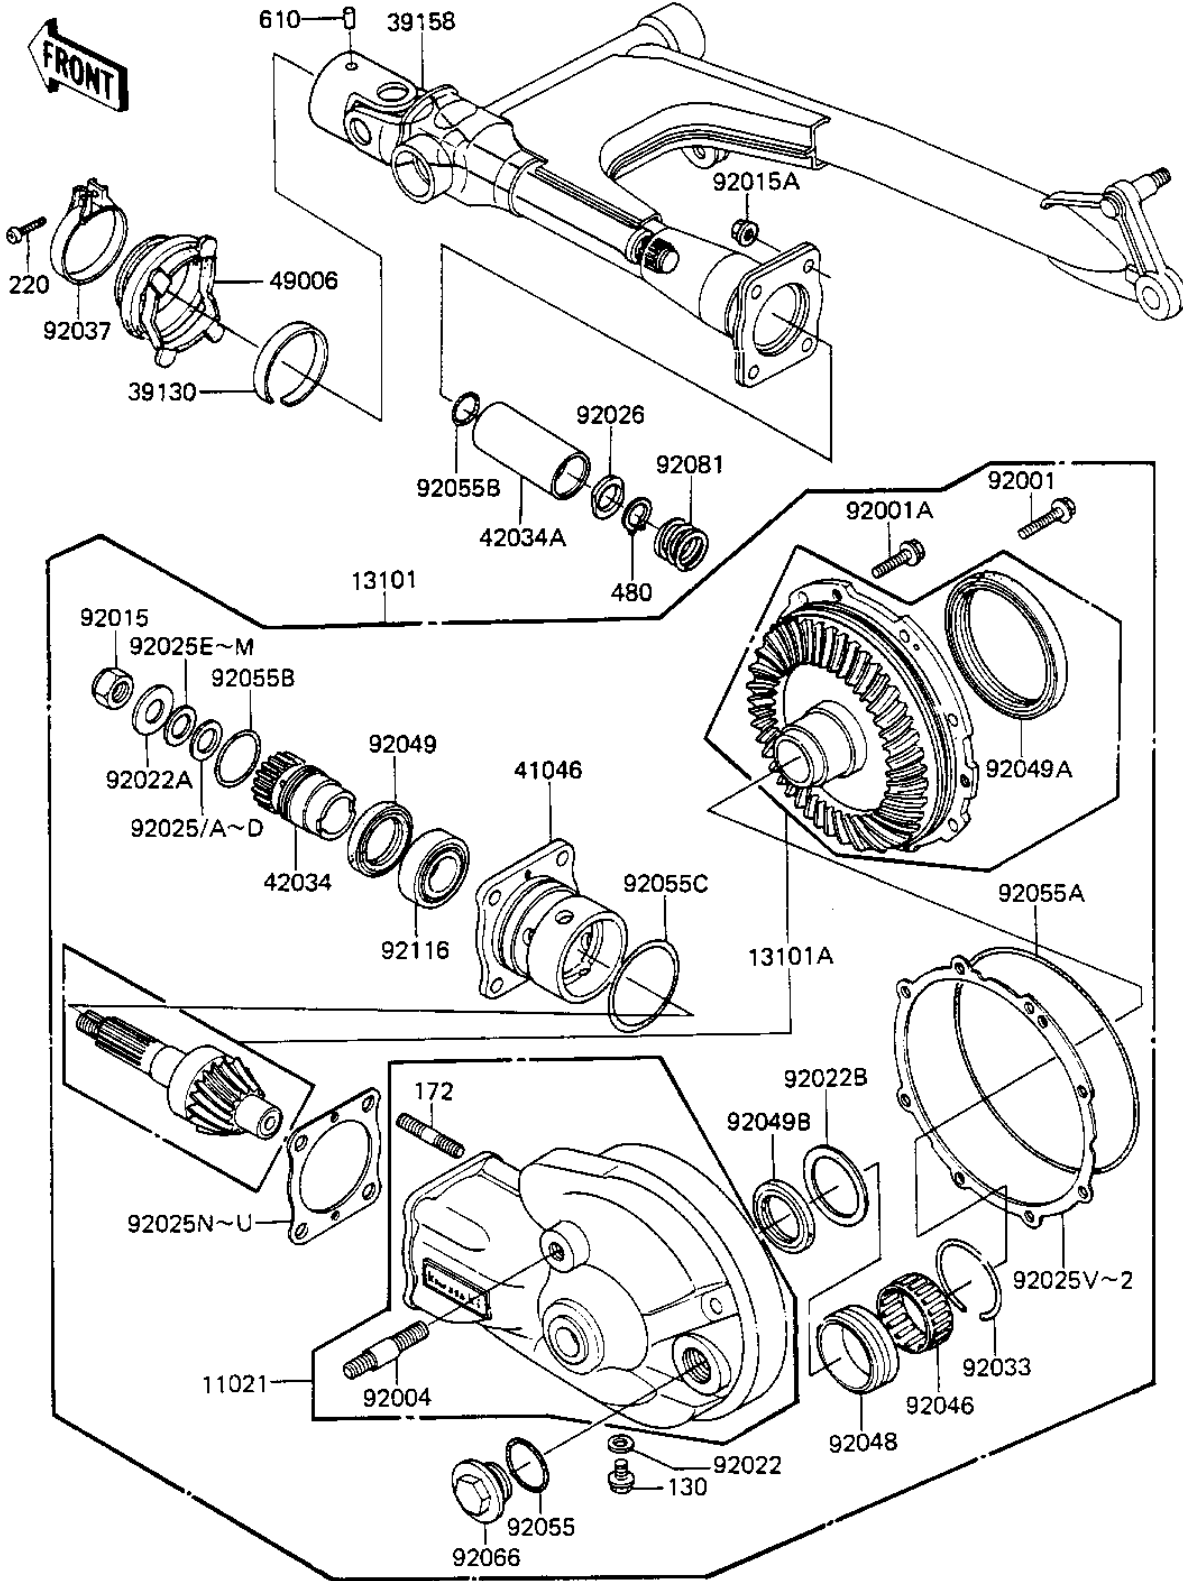

# 1984 LTD Shaft PARTS DIAGRAM

DRIVE SHAFT/FINAL GEARS (KZ550-F1)

E3132-0006

# 1984 LTD Shaft PARTS LIST

DRIVE SHAFT/FINAL GEARS (KZ550-F1)

ITEM NAME	PART NUMBER	QUANTITY
BEARING-ROLLER,4T3200 (Ref # 92116)	92116-1010	1