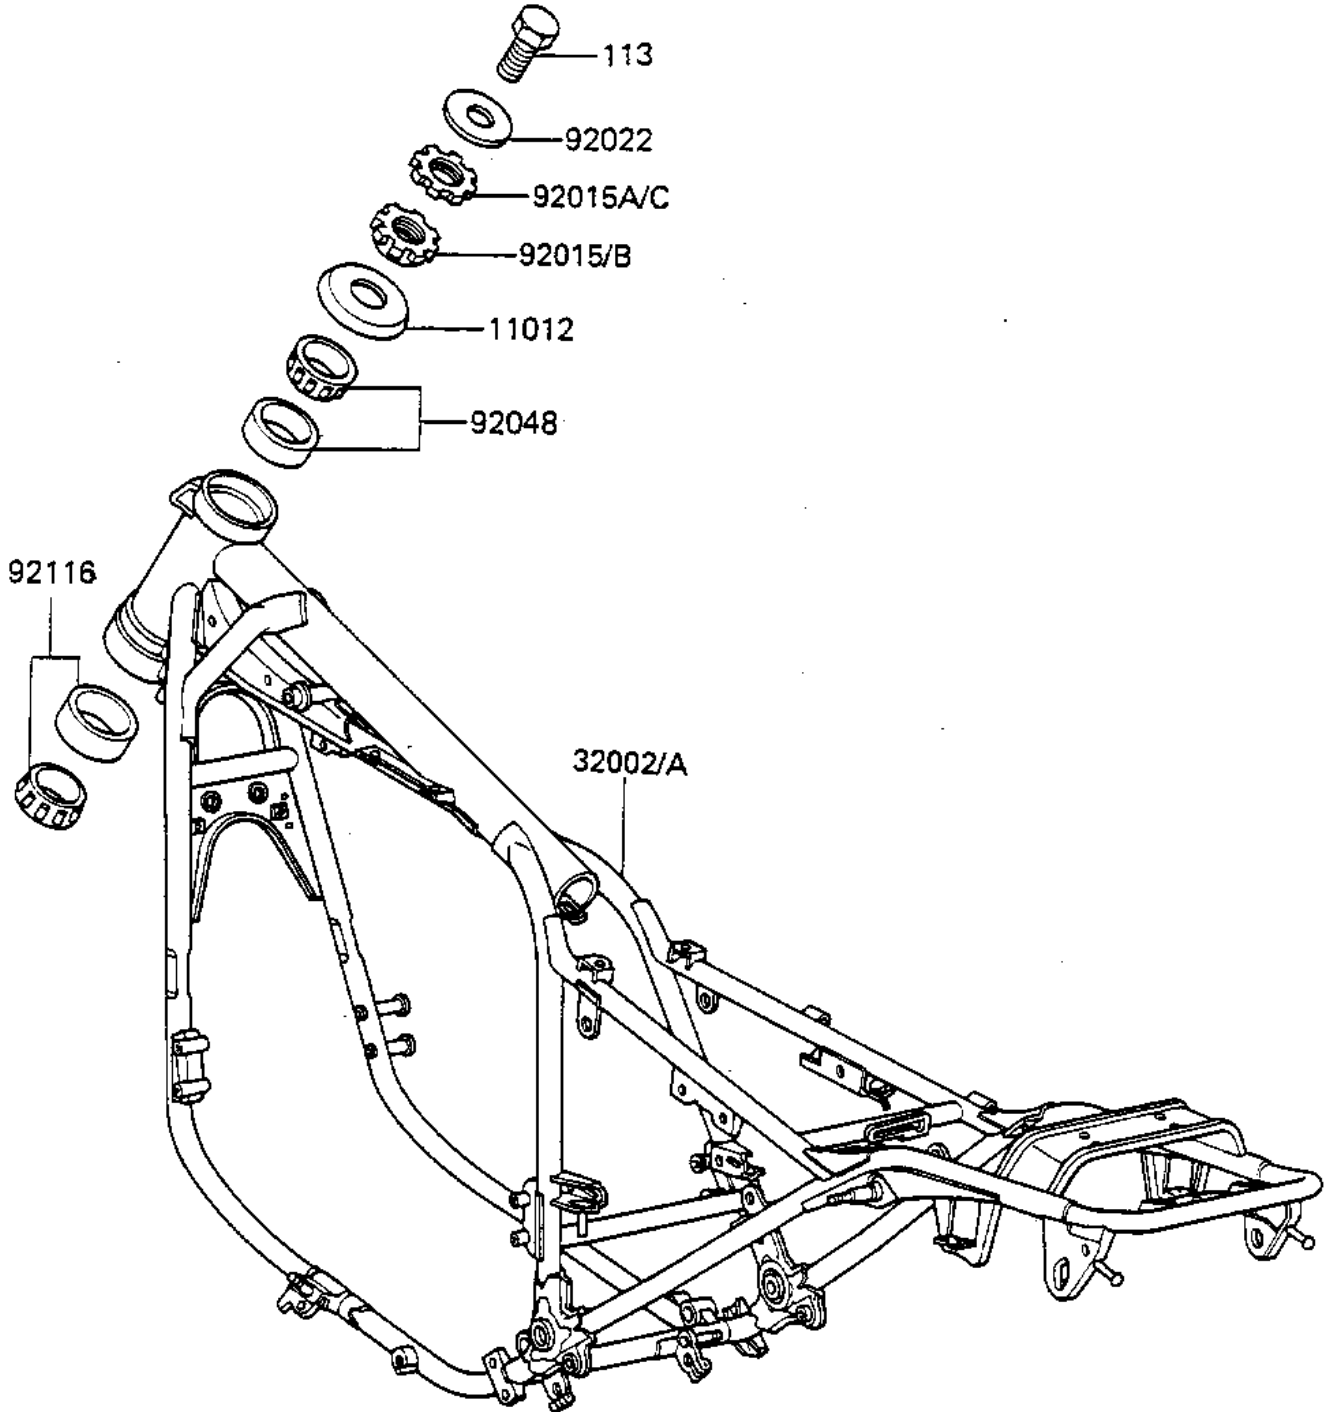

1983 Spectre PARTS DIAGRAM

FRAME

F2120-0165

1983 Spectre PARTS LIST

FRAME

| ITEM NAME | PART NUMBER | QUANTITY |
|-------------------------------------|-------------|----------|
| CAP,STEERING STEM (Ref # 11012) | 11012-1256 | 1 |
| FRAME-COMP (Ref # 32002) | 32002-1499 | 1 |
| NUT (Ref # 92015) | 92015-1128 | 1 |
| NUT (Ref # 92015A) | 92015-1129 | 1 |
| WASHER (Ref # 92022) | 92022-1229 | 1 |
| BEARING,STEERING STEM (Ref # 92048) | 92047-017 | 1 |
| BRG,ROLLER,HR320/28XJ (Ref # 92116) | 92116-1009 | 1 |
| BOLT-SMALL-FINE (Ref # 113) | 113G1425 | 1 |