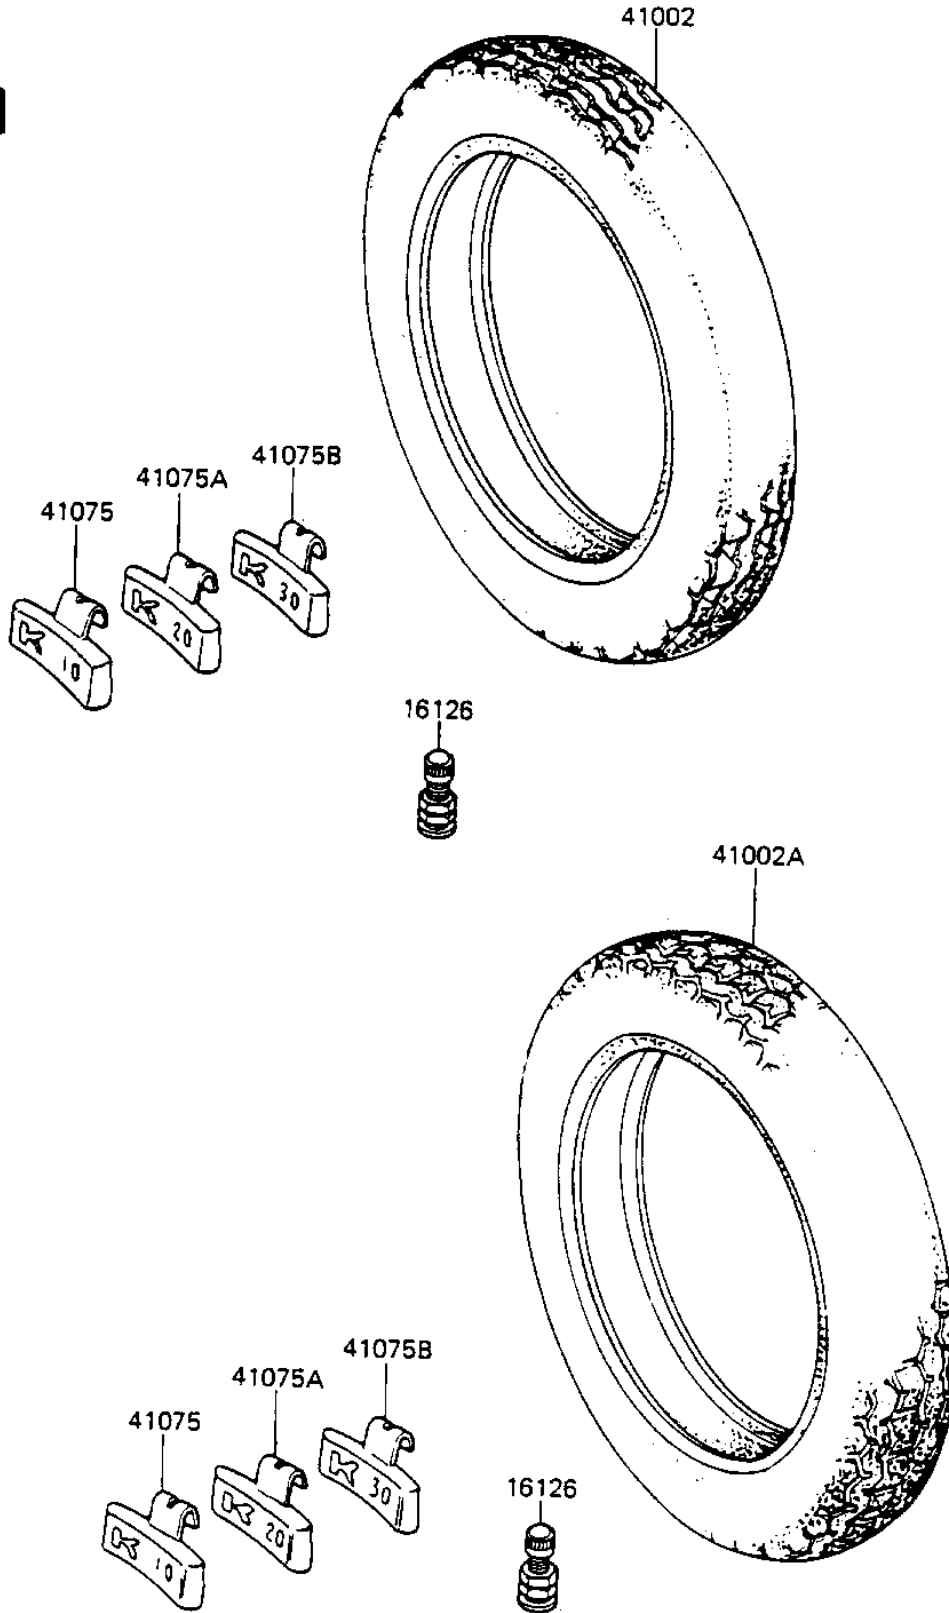

1983 Spectre PARTS DIAGRAM

TIRES

F2210-0014

1983 Spectre PARTS LIST

TIRES

ITEM NAME	PART NUMBER	QUANTITY
VALVE (Ref # 16126)	16126-1136	2
TIRE 100/90-19 F8 F (Ref # 41002)	41002-1295	1
TIRE 130/90-16 K427 R (Ref # 41002A)	41002-1322	1
BALANCER-WHEEL,10G (Ref # 41075)	41075-1011	AR
BALANCER-WHEEL,20G (Ref # 41075A)	41075-1012	AR
BALANCER-WHEEL,30G (Ref # 41075B)	41075-1013	AR