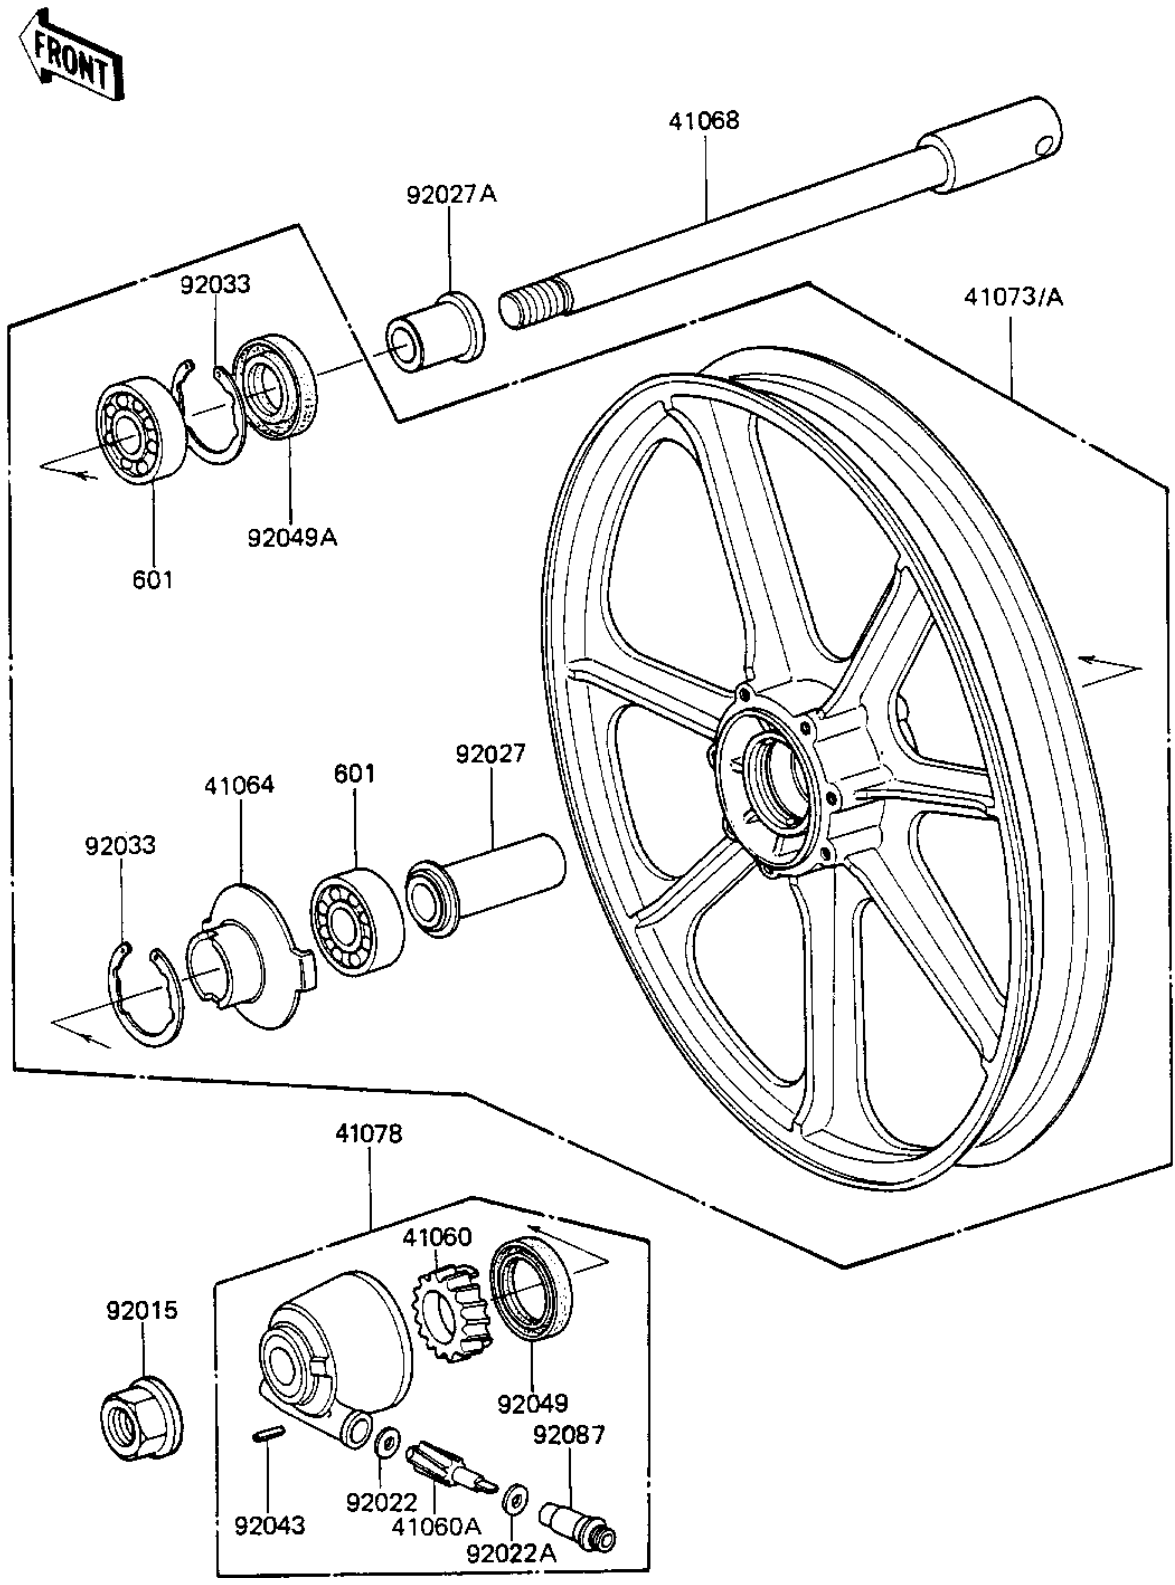

1983 Spectre PARTS DIAGRAM

FRONT WHEEL/HUB

F2230-0003

1983 Spectre PARTS LIST

FRONT WHEEL/HUB

ITEM NAME	PART NUMBER	QUANTITY
GEAR,SPEEDOMETER (Ref # 41060)	41059-026	1
PINION,SPEEDOMETER,9T (Ref # 41060A)	41060-1016	1
RECEIVER,SPEEDOMETER (Ref # 41064)	41064-1006	1
AXLE,FRONT,L=204M/M (Ref # 41068)	41068-1009	1
WHEEL-ASSY,FR,NO2 GOL (Ref # 41073)	41073-1080-F6	1
GEAR BOX ASSY, (Ref # 41078)	41078-1013	1
NUT,14MM (Ref # 92015)	92015-1407	1
WASHER THRST SPD PINI (Ref # 92022)	41063-001	1
WASHER THRST SPD PINI (Ref # 92022A)	41063-001	1
COLLAR,FR HUB L=55M/M (Ref # 92027)	92027-1223	1
COLLAR,FR AXLE L=30MM (Ref # 92027A)	92027-1225	1
CIRCLIP,42MM (Ref # 92033)	92033-1041	2
PIN,SPRING (Ref # 92043)	41082-001	1
OIL SEAL,BJN30427-C3 (Ref # 92049)	92049-1057	1
OIL SEAL,AG1144AO (Ref # 92049A)	92049-1058	1
BUSHING,METER GEAR (Ref # 92087)	92087-1002	1
UNAVAILABLE IN PRICE BOOK (Ref # 601)	601B63020	2