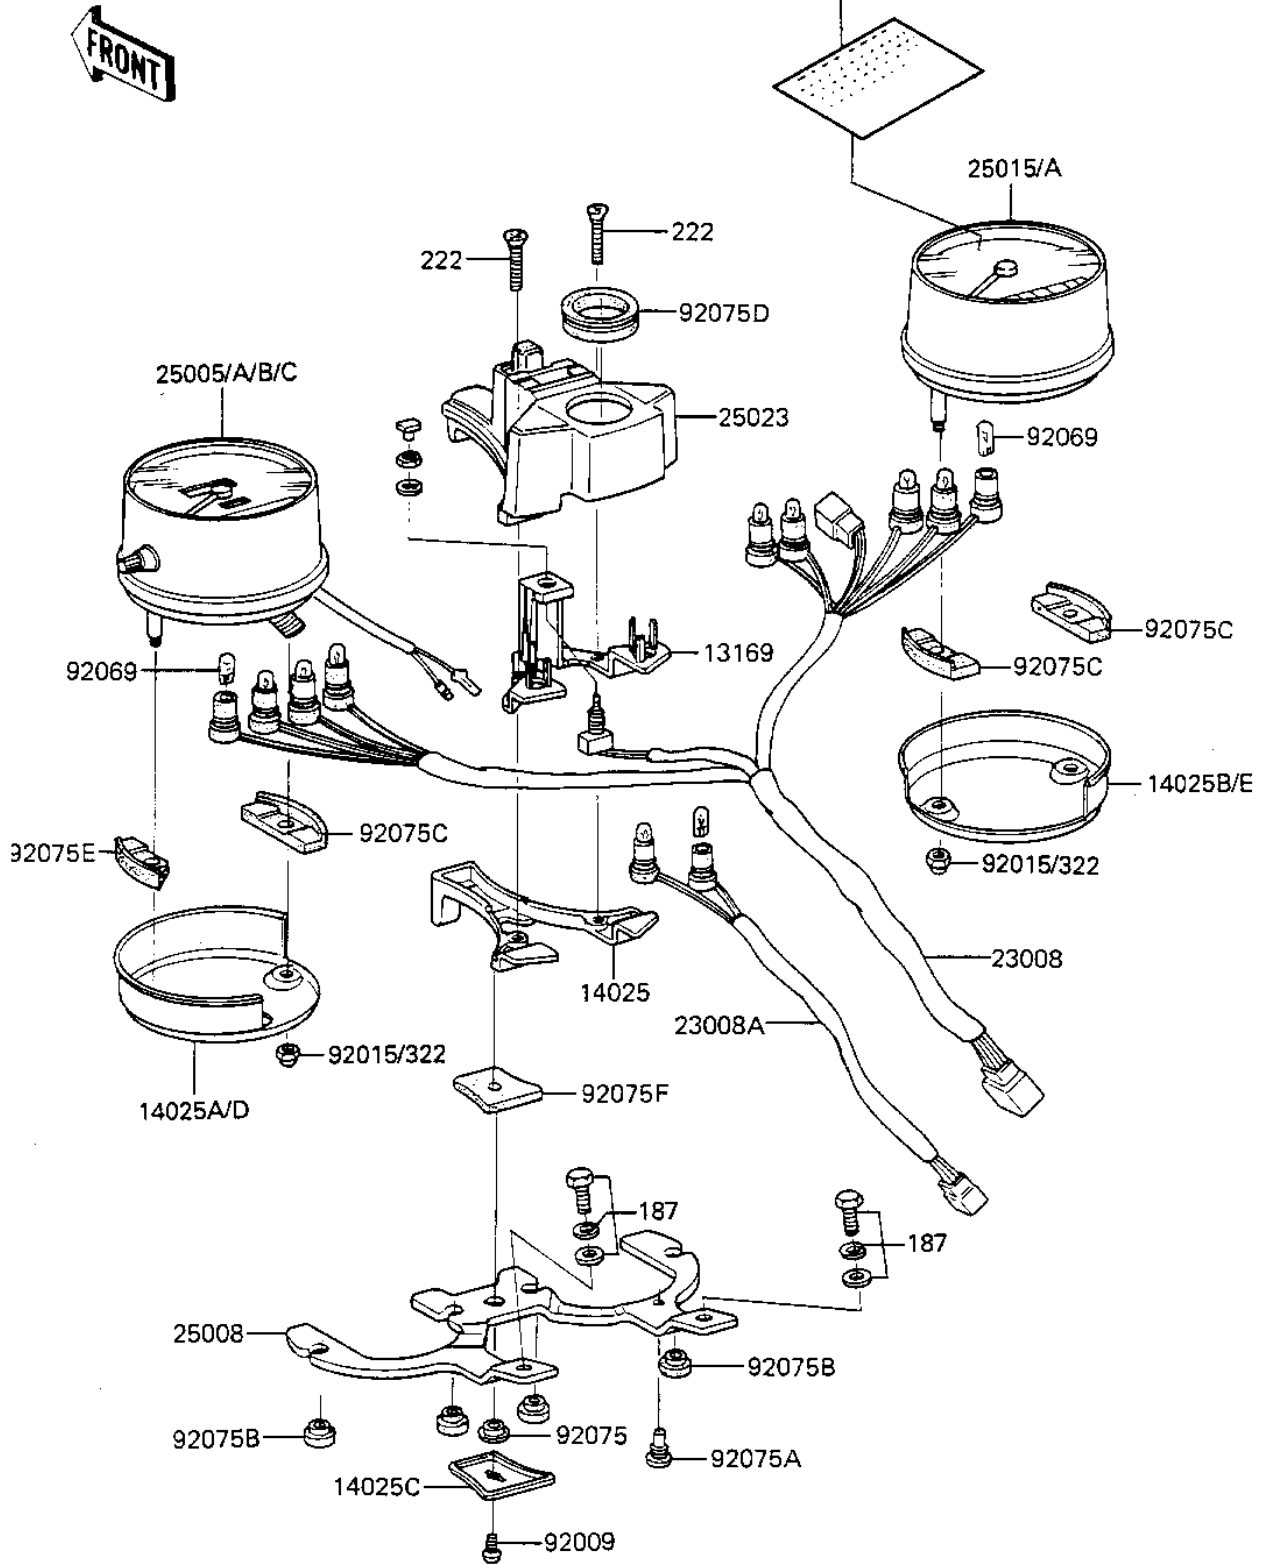

1984 LTD Shaft PARTS DIAGRAM

METERS

Ref. Label

F2530-0148

1984 LTD Shaft PARTS LIST

METERS

ITEM NAME	PART NUMBER	QUANTITY
PLATE,SOCKET (Ref # 13169)	13169-1512	1
COVER,PILOT BOX,LWR (Ref # 14025)	14025-1474	1
COVER,SPEEDOMETER (Ref # 14025A)	14025-1475	1
COVER,SPEEDOMETER (Ref # 14025D)	14025-1562	1
COVER,TACHOMETER (Ref # 14025E)	14025-1563	1
SOCKET-ASSY,W/SWITCH (Ref # 23008)	23008-1154	1
SOCKET-ASSY,PILOT BOX (Ref # 23008A)	23008-1155	1
SPEEDOMETER,MPH (Ref # 25005)	25005-1184	1
SPEEDOMETER,KPH (Canada) (Ref # 25005B)	25005-1200	1
SPEEDOMETER,MPH (Ref # 25005C)	25005-1271	1
BRACKET-METER (Ref # 25008)	25008-1049	1
TACHOMETER,X1000RPM (Ref # 25015A)	25015-1214	1
COVER-METER CASE,UPP (Ref # 25023)	25023-1033	1
SCREW,TAPPING,4X10 (Ref # 92009)	92009-1040	1
BULB,12V3.4W (Ref # 92069)	92069-1007	11
DAMPER RUBBER,MET FIT (Ref # 92075)	25019-023	1
DAMPER,METER (Ref # 92075A)	92075-1149	1
DAMPER,METER FITTING (Ref # 92075B)	92075-1150	4
DAMPER,METER (Ref # 92075C)	92075-1192	3
DAMPER RUBBER (Ref # 92075D)	92075-1256	1
DAMPER RUBBER,METER (Ref # 92075E)	92075-1265	1
DAMPER,PILOT BOX (Ref # 92075F)	92075-1386	1
BOLT-UPSET-WSP (Ref # 187)	187C0614	2
SCREW-CSK-RD-CROS (Ref # 222)	222C0425	2
NUT-CAP,5MM (Ref # 322)	322N0500	4