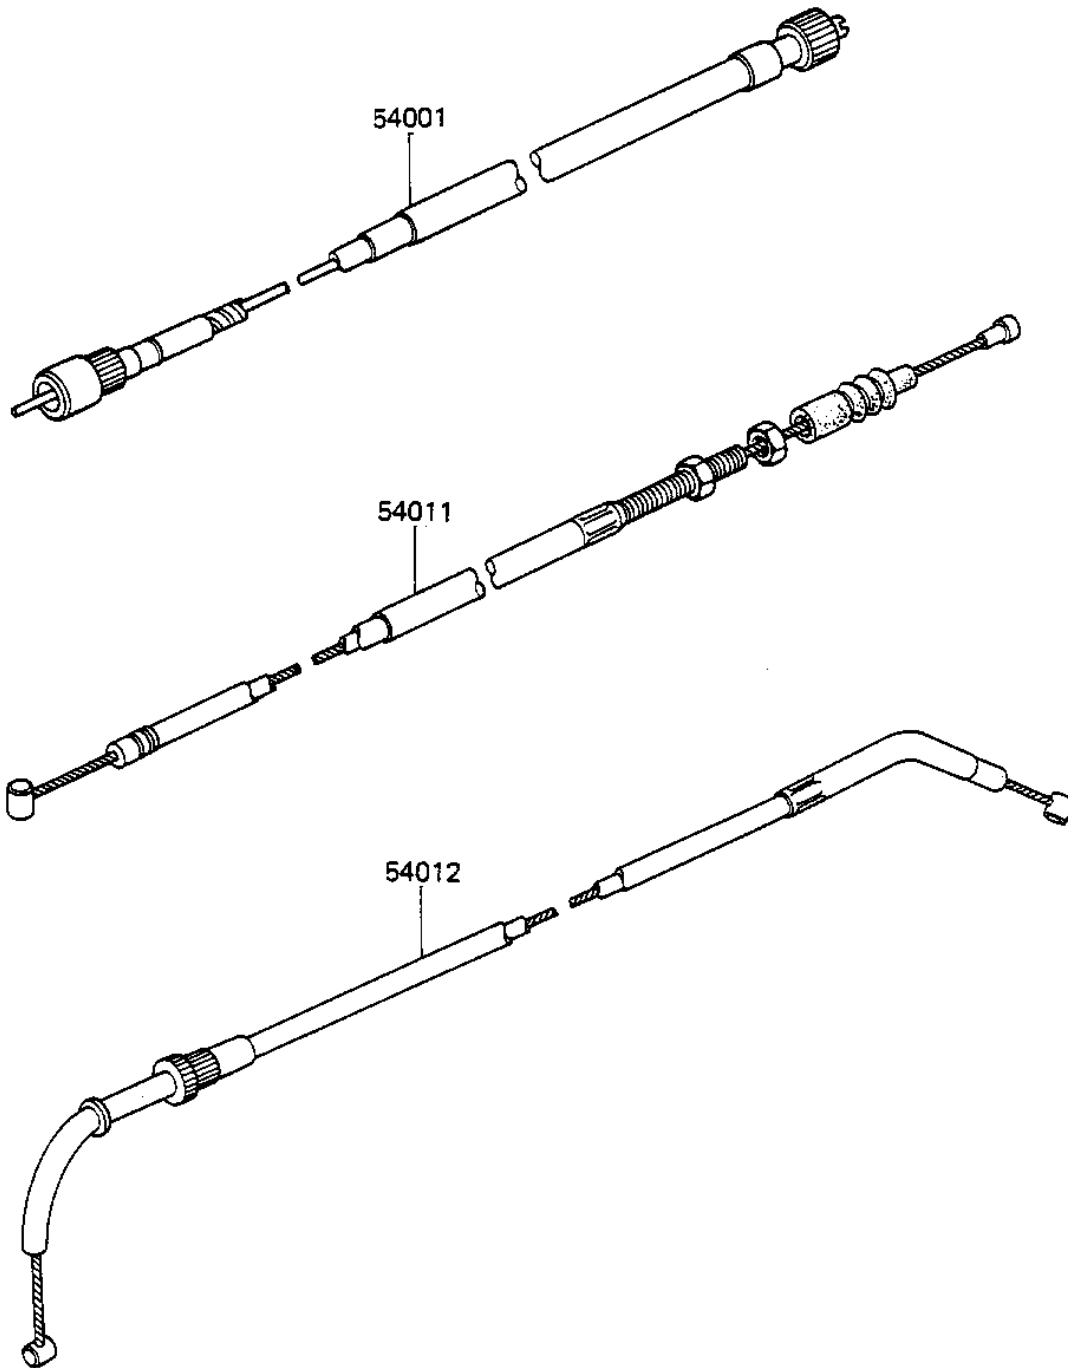

1984 LTD Shaft PARTS DIAGRAM

CABLES

F2540-0144

1984 LTD Shaft PARTS LIST

CABLES

ITEM NAME	PART NUMBER	QUANTITY
CABLE,SPEEDOMETER (Ref # 54001)	54001-1029	1
CABLE-CLUTCH (Ref # 54011)	54011-1161	1
CABLE-THROTTLE (Ref # 54012)	54012-1138	1