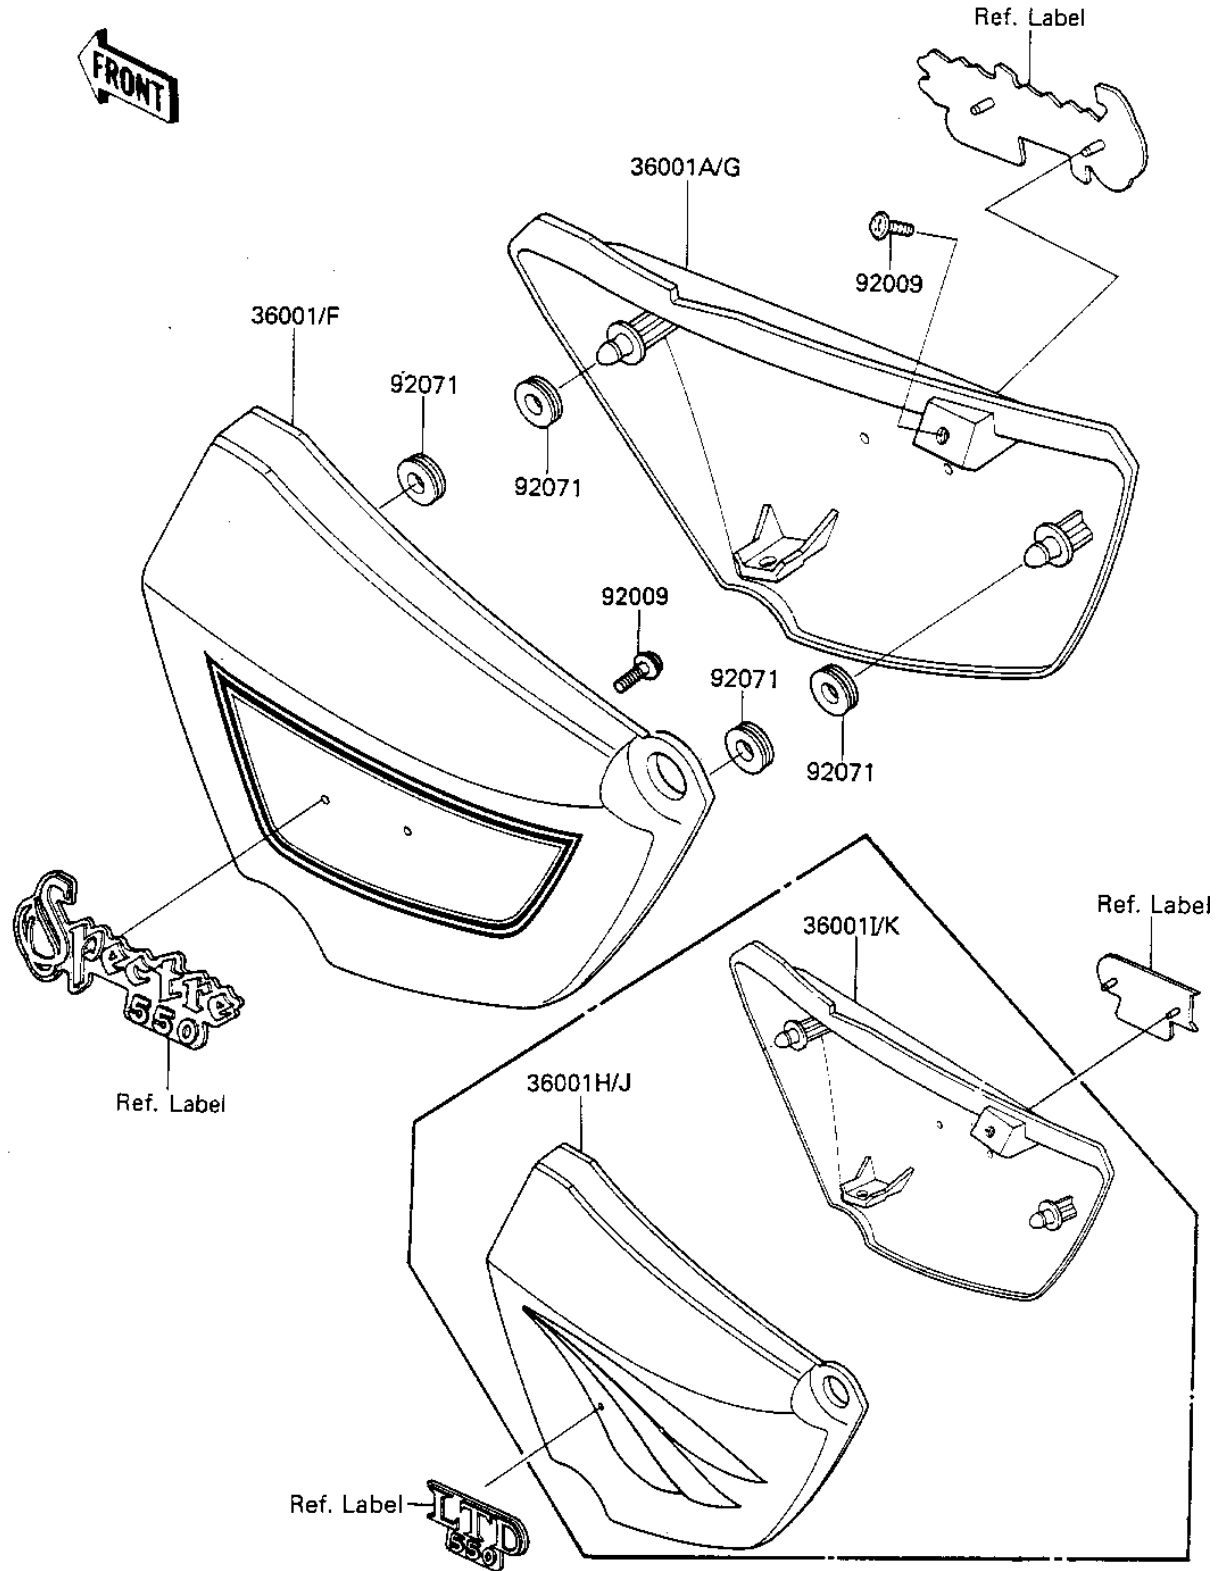

1984 LTD Shaft PARTS DIAGRAM

SIDE COVERS

F2610-0244

1984 LTD Shaft PARTS LIST

SIDE COVERS

ITEM NAME	PART NUMBER	QUANTITY
COVER-SIDE,LH,EBONY (Ref # 36001H)	36001-5318-H8	1
COVER-SIDE,RH,EBONY (Ref # 36001I)	36001-5319-H8	1
COVER-SIDE,LH,L.C.RED (Ref # 36001J)	36001-5348-L2	1
COVER-SIDE,RH,L.C.RED (Ref # 36001K)	36001-5349-L2	1
SCREW,6X14 (Ref # 92009)	92009-1287	2
GROMMET (Ref # 92071)	92071-056	4