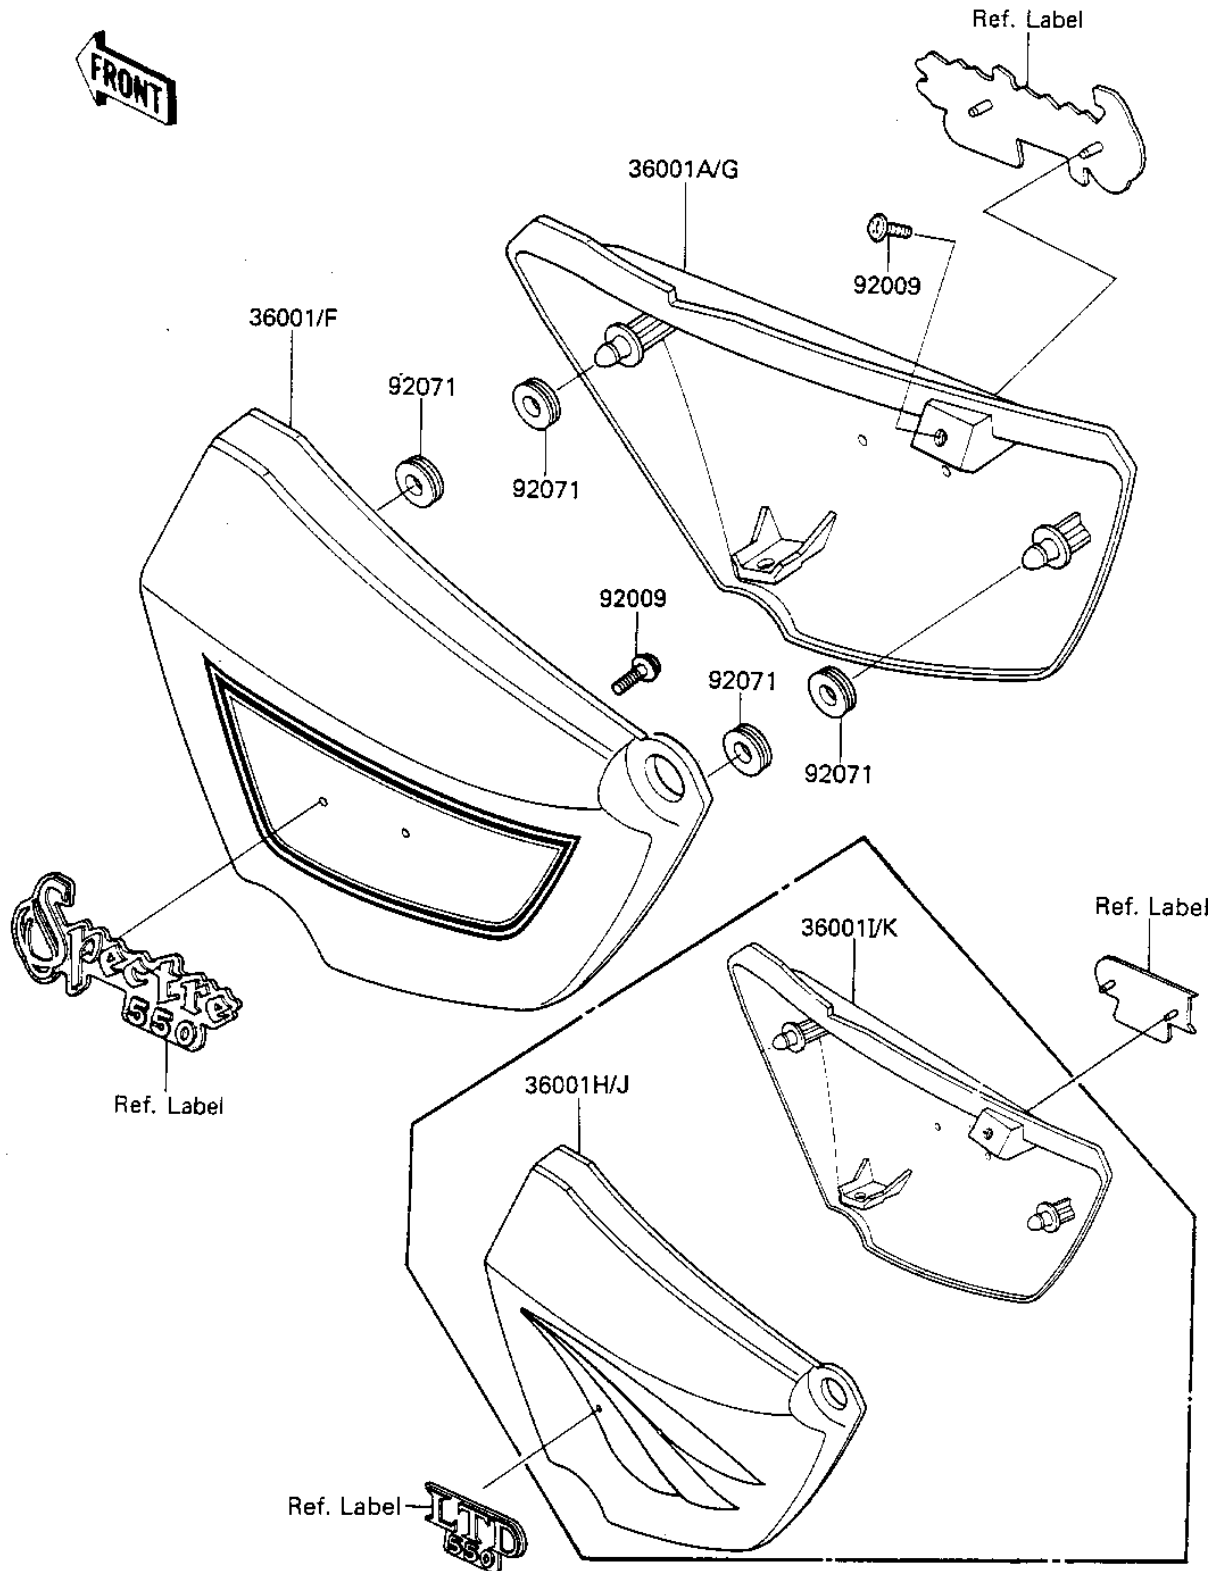

1984 LTD Shaft PARTS DIAGRAM

SIDE COVERS

F2610-0244

1984 LTD Shaft PARTS LIST

SIDE COVERS

ITEM NAME	PART NUMBER	QUANTITY
COVER-SIDE,LH,EBONY (Ref # 36001H)	36001-5318-H8	1
COVER-SIDE,RH,EBONY (Ref # 36001I)	36001-5319-H8	1
COVER-SIDE,LH,L.C.RED (Ref # 36001J)	36001-5348-L2	1
COVER-SIDE,RH,L.C.RED (Ref # 36001K)	36001-5349-L2	1
SCREW,6X14 (Ref # 92009)	92009-1287	2
GROMMET (Ref # 92071)	92071-056	4