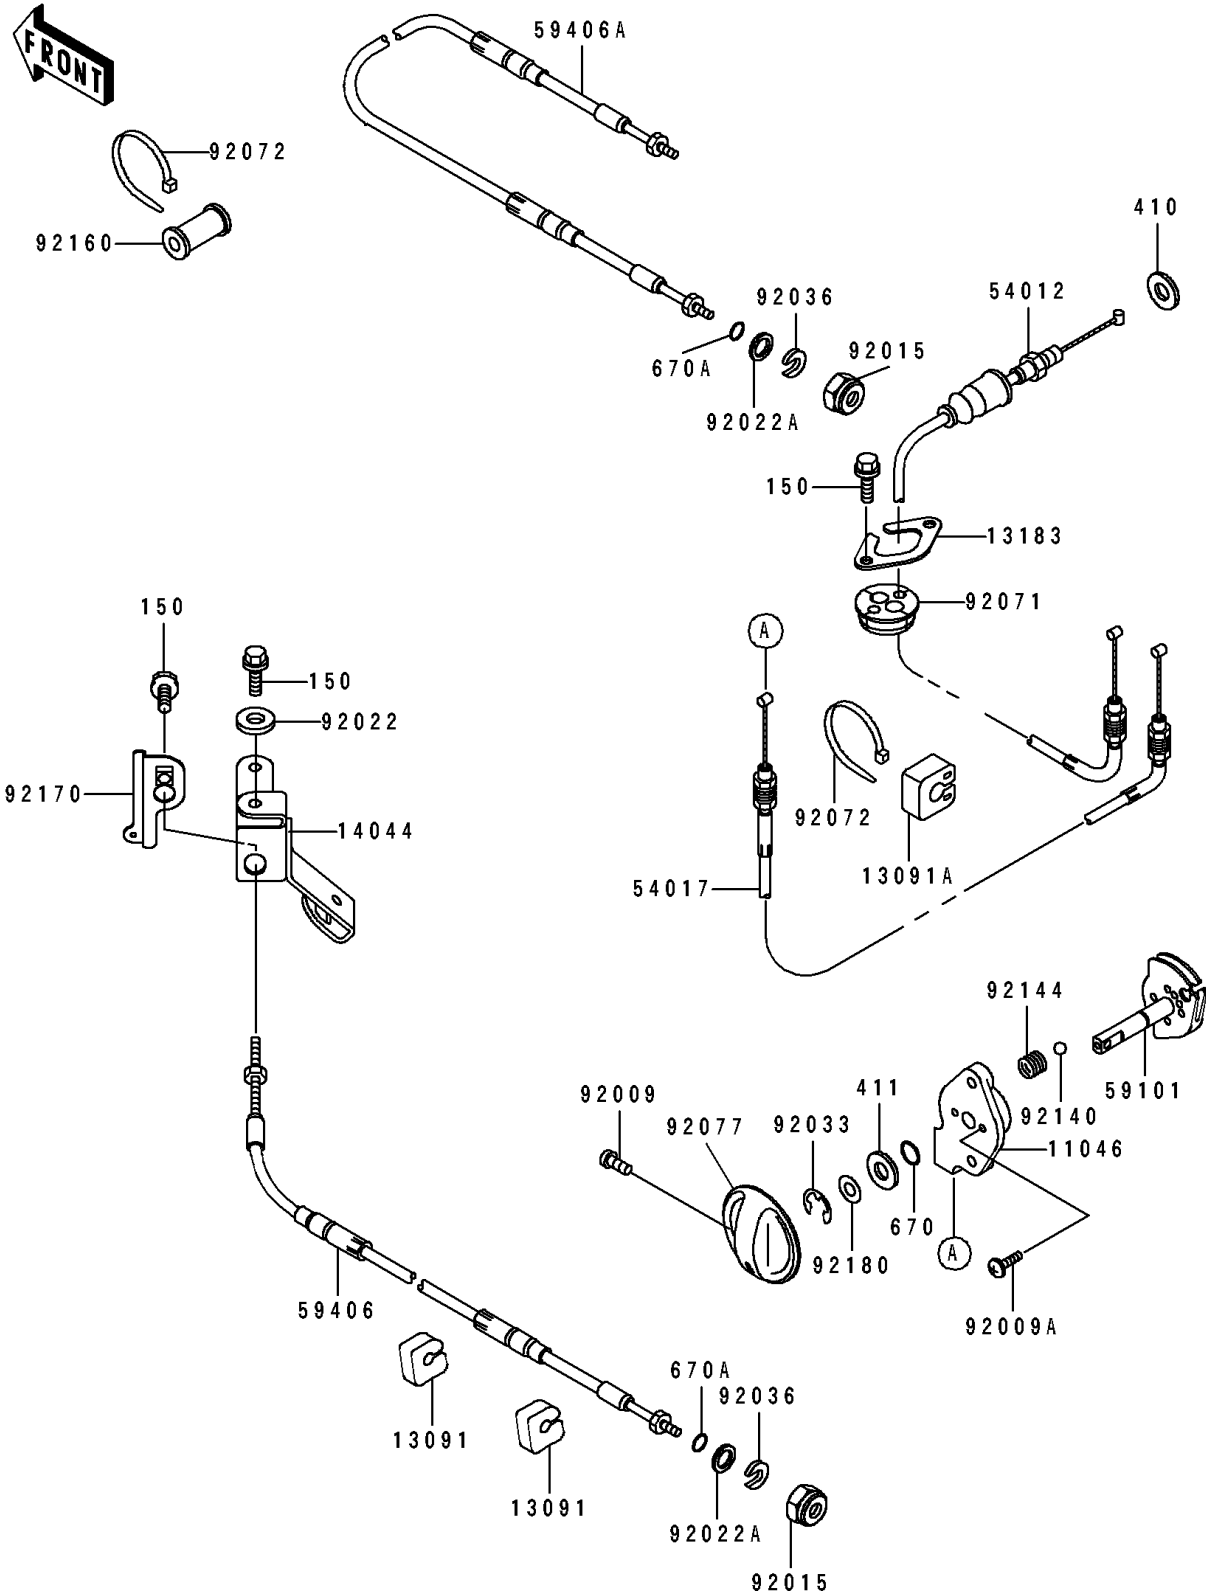

1994 Super Sport XI PARTS DIAGRAM

Cables(JH750-B2/B3)

F 3175 A

1994 Super Sport XI PARTS LIST

Cables(JH750-B2/B3)

ITEM NAME	PART NUMBER	QUANTITY
BRACKET,STARTER CABLE (Ref # 11046)	11046-3712	1
HOLDER (Ref # 13091)	13091-3712	2
HOLDER (Ref # 13091A)	13091-3780	1
PLATE (Ref # 13183)	13183-3810	1
HOLDER-CABLE (Ref # 14044)	14044-3718	1
CABLE-THROTTLE (Ref # 54012)	54012-3738	1
CABLE-STARTER (Ref # 54017)	54017-3725	1
REEL,STARTER CABLE (Ref # 59101)	59101-3704	1
CABLE-STRG (Ref # 59406)	59406-3732	1
CABLE-STRG,TILT (Ref # 59406A)	59406-3734	1
SCREW,4X8 (Ref # 92009)	92009-3729	1
SCREW,5X16 (Ref # 92009A)	92009-3789	2
NUT,20MM (Ref # 92015)	92015-526	2
WASHER,6.5X20X1.5 (Ref # 92022)	92022-3710	2
WASHER (Ref # 92022A)	92022-535	2
RING-SNAP,7MM (Ref # 92033)	92033-3704	1
RING-SNAP (Ref # 92036)	92036-501	2
GROMMET,HARNESS (Ref # 92071)	92071-3790	1
BAND (Ref # 92072)	92072-3778	2
KNOB (Ref # 92077)	92077-3717	1
BALL,3MM (Ref # 92140)	92140-3702	2
SPRING (Ref # 92144)	92144-3712	2
DAMPER (Ref # 92160)	92160-1129	1
CLAMP,CABLE (Ref # 92170)	92170-3733	1
SHIM,8.5X18X0.15 (Ref # 92180)	92180-3702	1
BOLT-WS,6X14 (Ref # 150)	150R0614	5
W-PLAIN-S,10MM (Ref # 410)	410S1000	1
WASHER-PLAIN,8MM (Ref # 411)	411S0800	1
O RING,8MM (Ref # 670)	670B1508	1

1994 Super Sport XI PARTS LIST

Cables(JH750-B2/B3)

ITEM NAME	PART NUMBER	QUANTITY
O RING,11MM (Ref # 670A)	670B2011	2